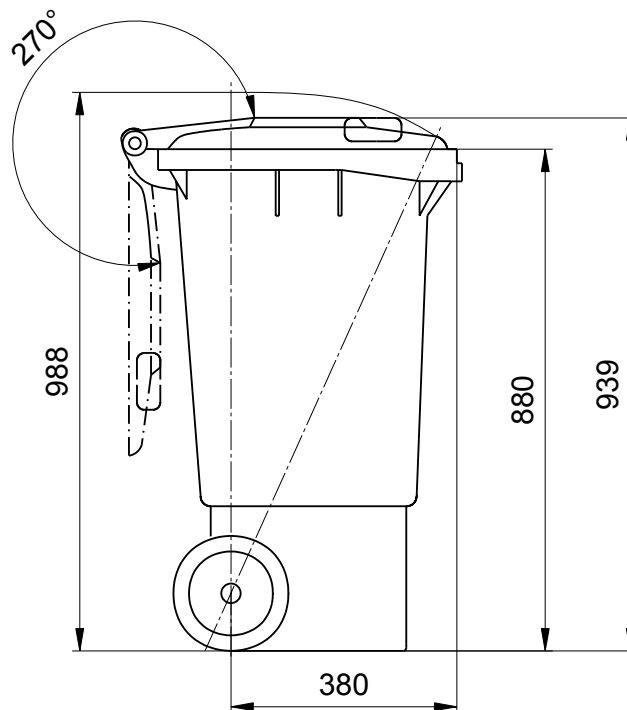

Wheelie bins from Manufacturer Weber Dimensions of the 80 Litre Sizes and Measures

Wheelie Bins 80 Litre
Sizes, Measures, Dimensions:
Height 939 mm; Width 445 mm; Depth 520 mm

We reserve the right to make any dimensional and constructional alterations at any time. Dimensions can vary slightly after manufacture.