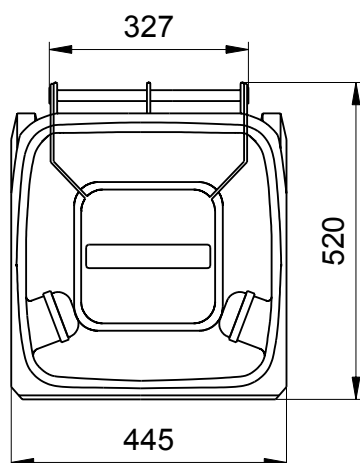

Wheelie bins from Manufacturer Weber Dimensions of the 80 Litre Sizes and Measures

Wheelie Bins 80 Litre
Sizes, Measures, Dimensions:
Height 939 mm; Width 445 mm; Depth 520 mm

We reserve the right to make any dimensional and constructional alterations at any time. Dimensions can vary slightly after manufacture.