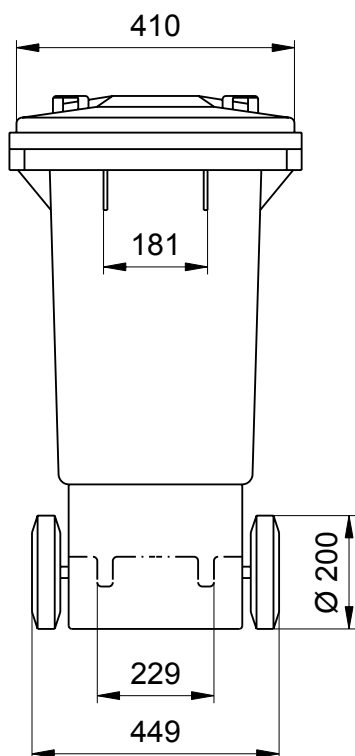

Wheelie bins from Manufacturer Weber Dimensions of the 80 Litre Sizes and Measures

Wheelie Bins 80 Litre
Sizes, Measures, Dimensions:
Height 939 mm; Width 445 mm; Depth 520 mm

We reserve the right to make any dimensional and constructional alterations at any time. Dimensions can vary slightly after manufacture.