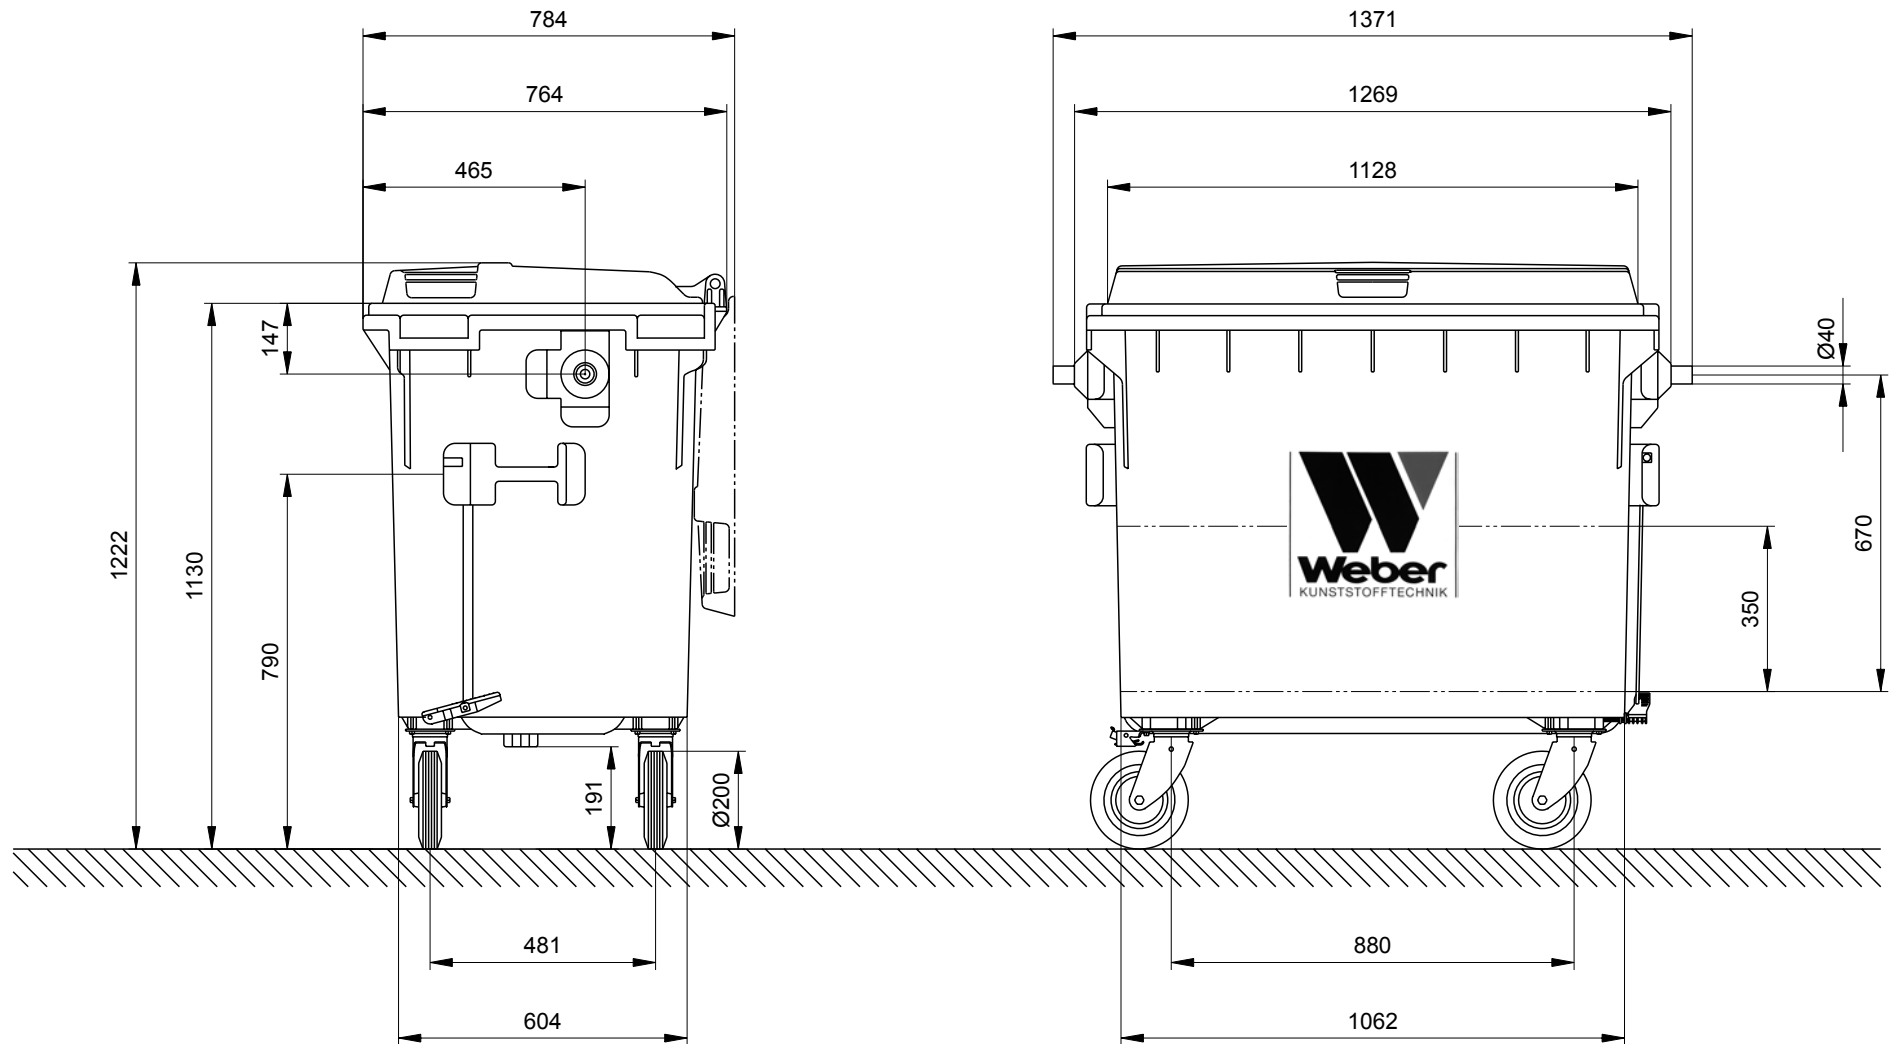

Wheelie Bins from Manufacturer Weber

Dimensions of the 660 Litre: Sizes and Measures

Wheelie Bins 660 Litre

Sizes, Measures, Dimensions: Height 1222 mm · Width 1371 mm · Depth 764 mm

We reserve the right to make any dimensional and constructional alterations at any time. Dimensions can vary slightly after manufacture.