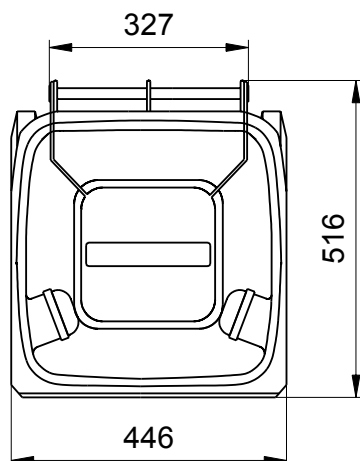

Wheelie bins from Manufacturer Weber

Dimensions of the 60 Litre: Sizes and Measures

Wheelie Bins 60 Litre
Sizes and Measures:
Height 935 mm; Width 445 mm; Depth 520 mm

We reserve the right to make any dimensional and constructional alterations at any time. Dimensions can vary slightly after manufacture.