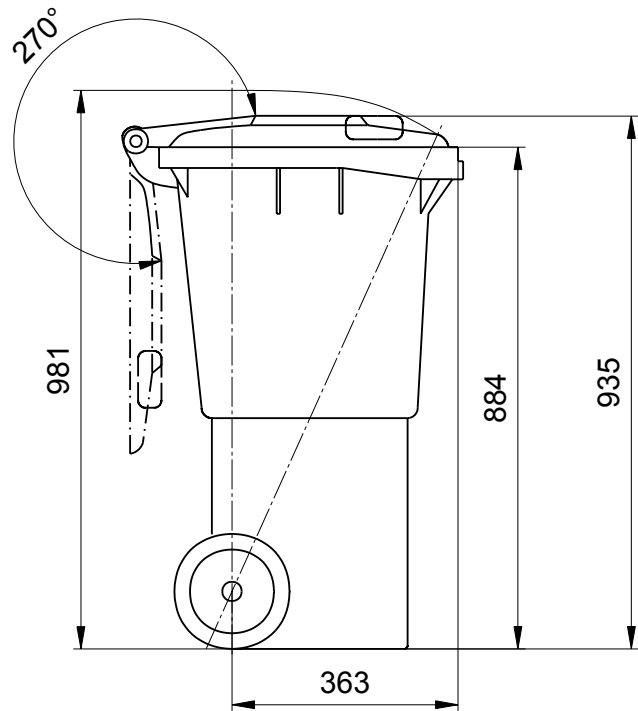

Wheelie bins from Manufacturer Weber

Dimensions of the 60 Litre: Sizes and Measures

Wheelie Bins 60 Litre
Sizes and Measures:
Height 935 mm; Width 445 mm; Depth 520 mm

We reserve the right to make any dimensional and constructional alterations at any time. Dimensions can vary slightly after manufacture.