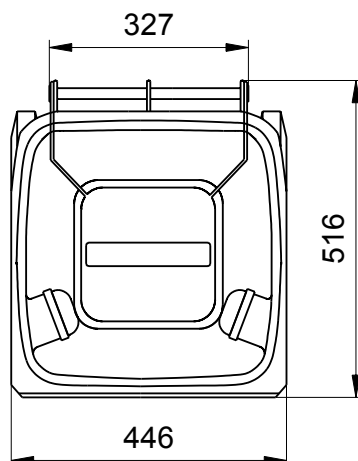

Wheelie bins from Manufacturer Weber

Dimensions of the 60 Litre: Sizes and Measures

Wheelie Bins 60 Litre
Sizes and Measures:
Height 935 mm; Width 445 mm; Depth 520 mm

We reserve the right to make any dimensional and constructional alterations at any time. Dimensions can vary slightly after manufacture.