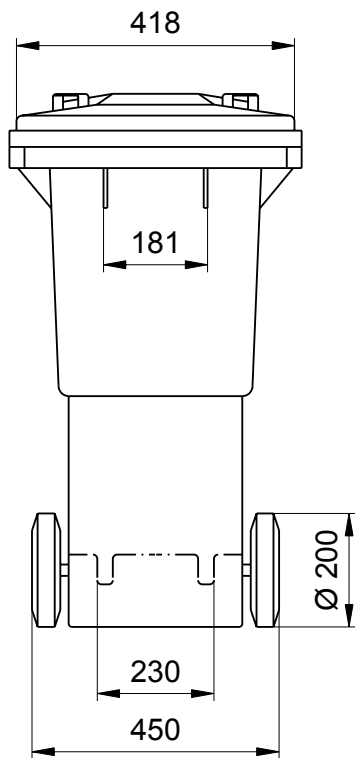

Wheelie bins from Manufacturer Weber

Dimensions of the 60 Litre: Sizes and Measures

Wheelie Bins 60 Litre
Sizes and Measures:
Height 935 mm; Width 445 mm; Depth 520 mm

We reserve the right to make any dimensional and constructional alterations at any time. Dimensions can vary slightly after manufacture.