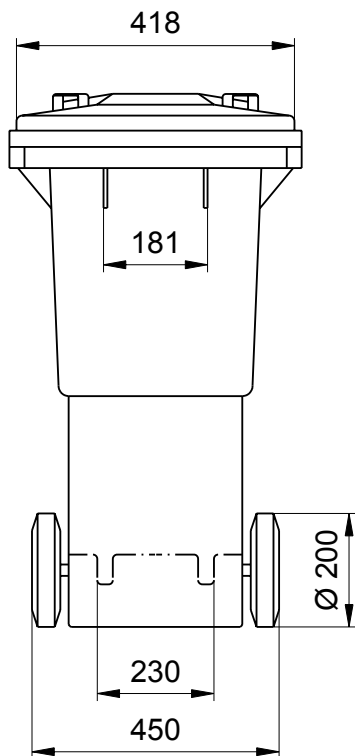

Wheelie bins from Manufacturer Weber

Dimensions of the 60 Litre: Sizes and Measures

Wheelie Bins 60 Litre
Sizes and Measures:
Height 935 mm; Width 445 mm; Depth 520 mm

We reserve the right to make any dimensional and constructional alterations at any time. Dimensions can vary slightly after manufacture.