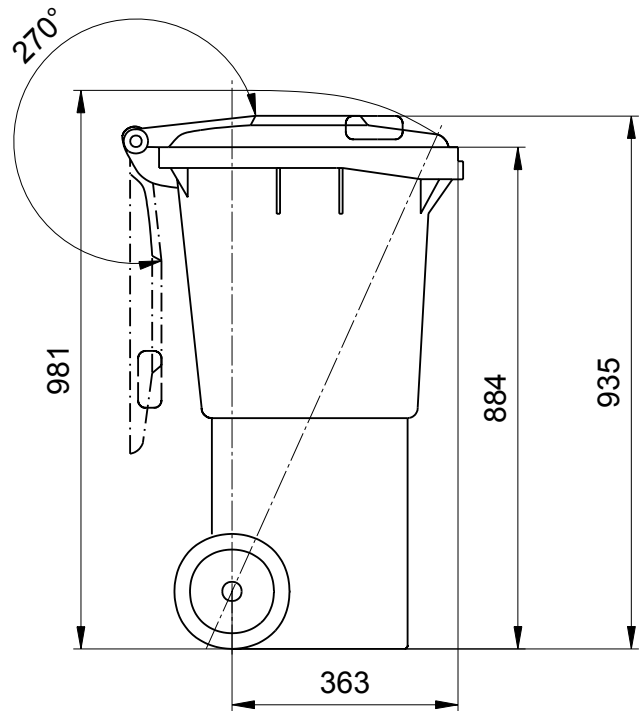

Wheelie bins from Manufacturer Weber

Dimensions of the 60 Litre: Sizes and Measures

Wheelie Bins 60 Litre
Sizes and Measures:
Height 935 mm; Width 445 mm; Depth 520 mm

We reserve the right to make any dimensional and constructional alterations at any time. Dimensions can vary slightly after manufacture.