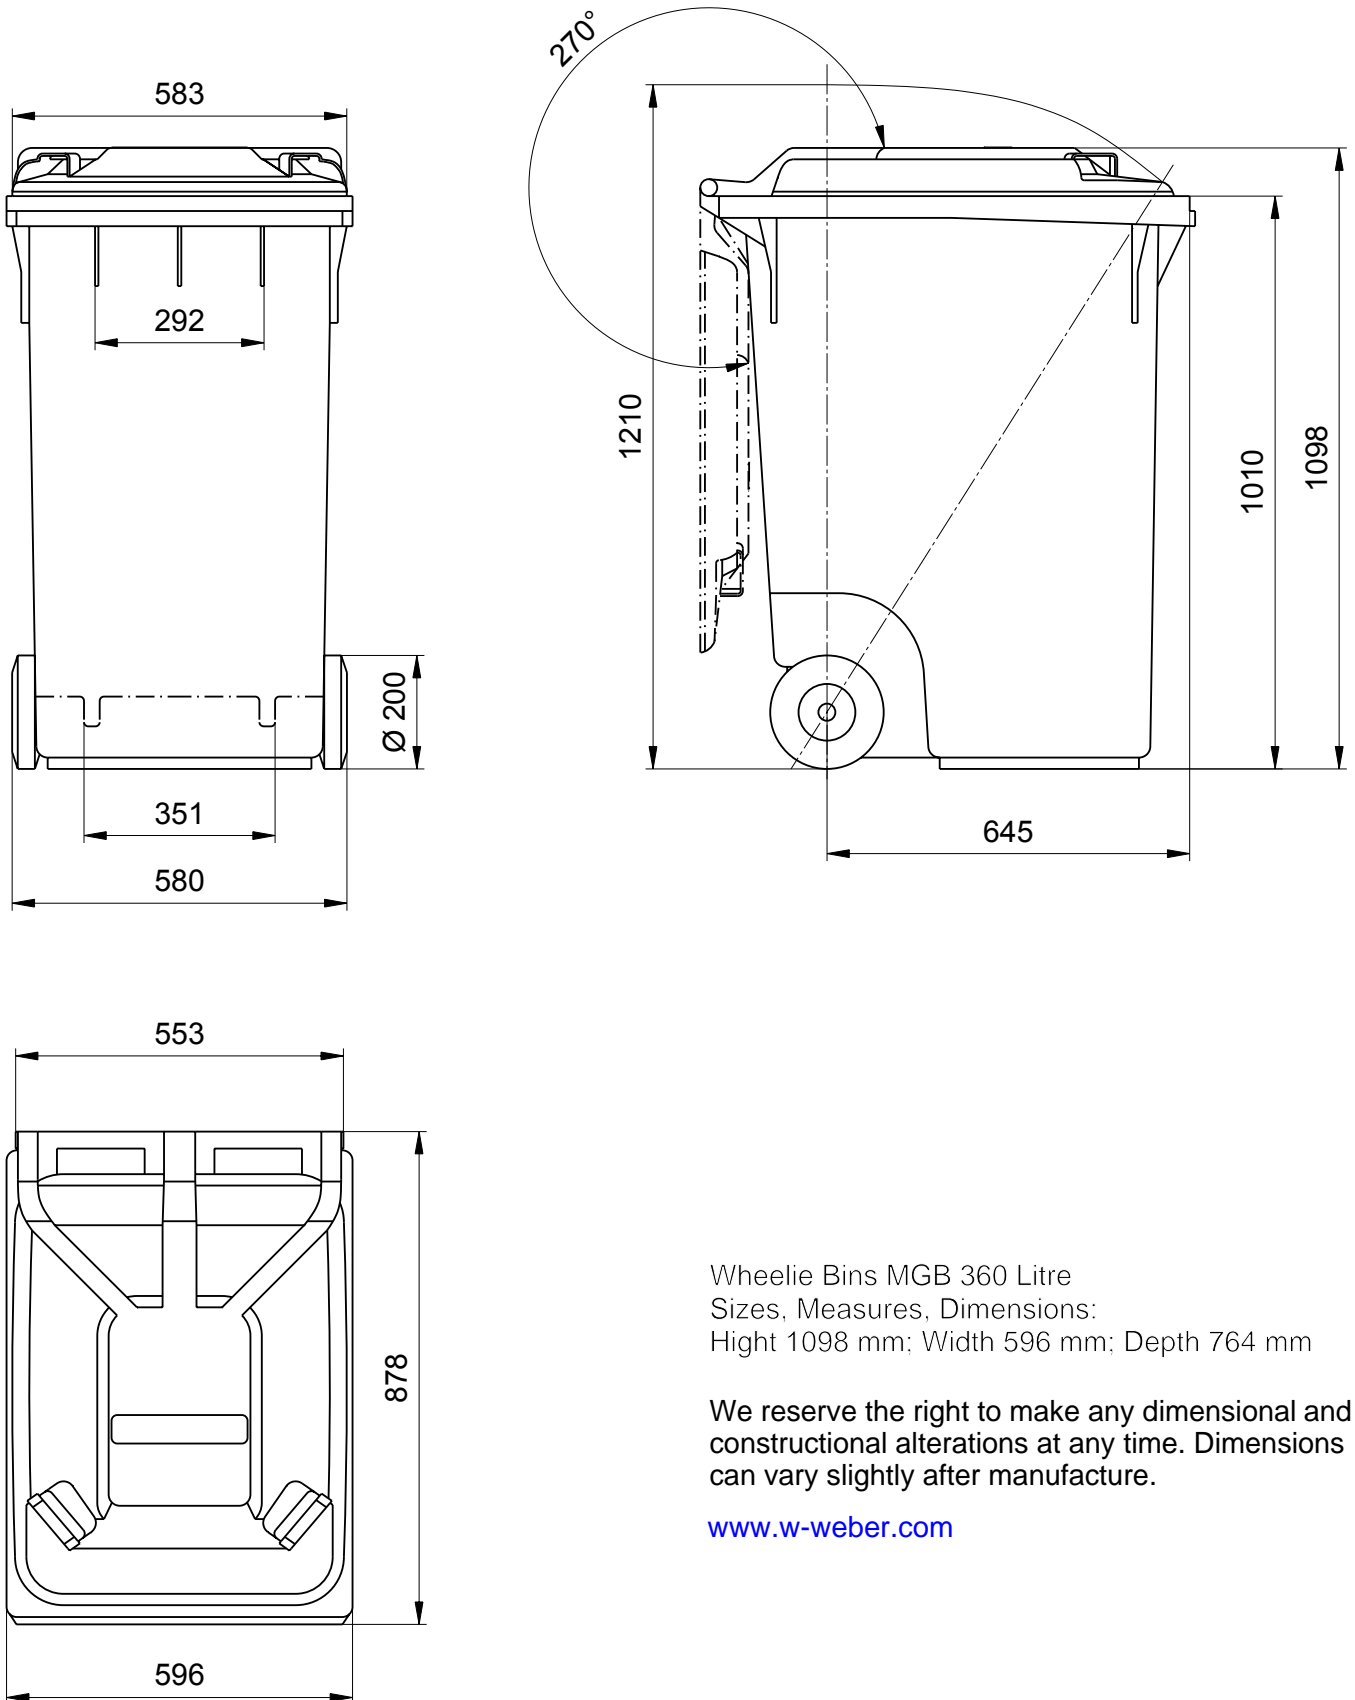

Wheelie Bins from Weber Dimensions of the 360 Litre: Sizes and Measures

Wheelie Bins MGB 360 Litre
Sizes, Measures, Dimensions:
Height 1098 mm; Width 596 mm; Depth 764 mm

We reserve the right to make any dimensional and
constructional alterations at any time. Dimensions
can vary slightly after manufacture.