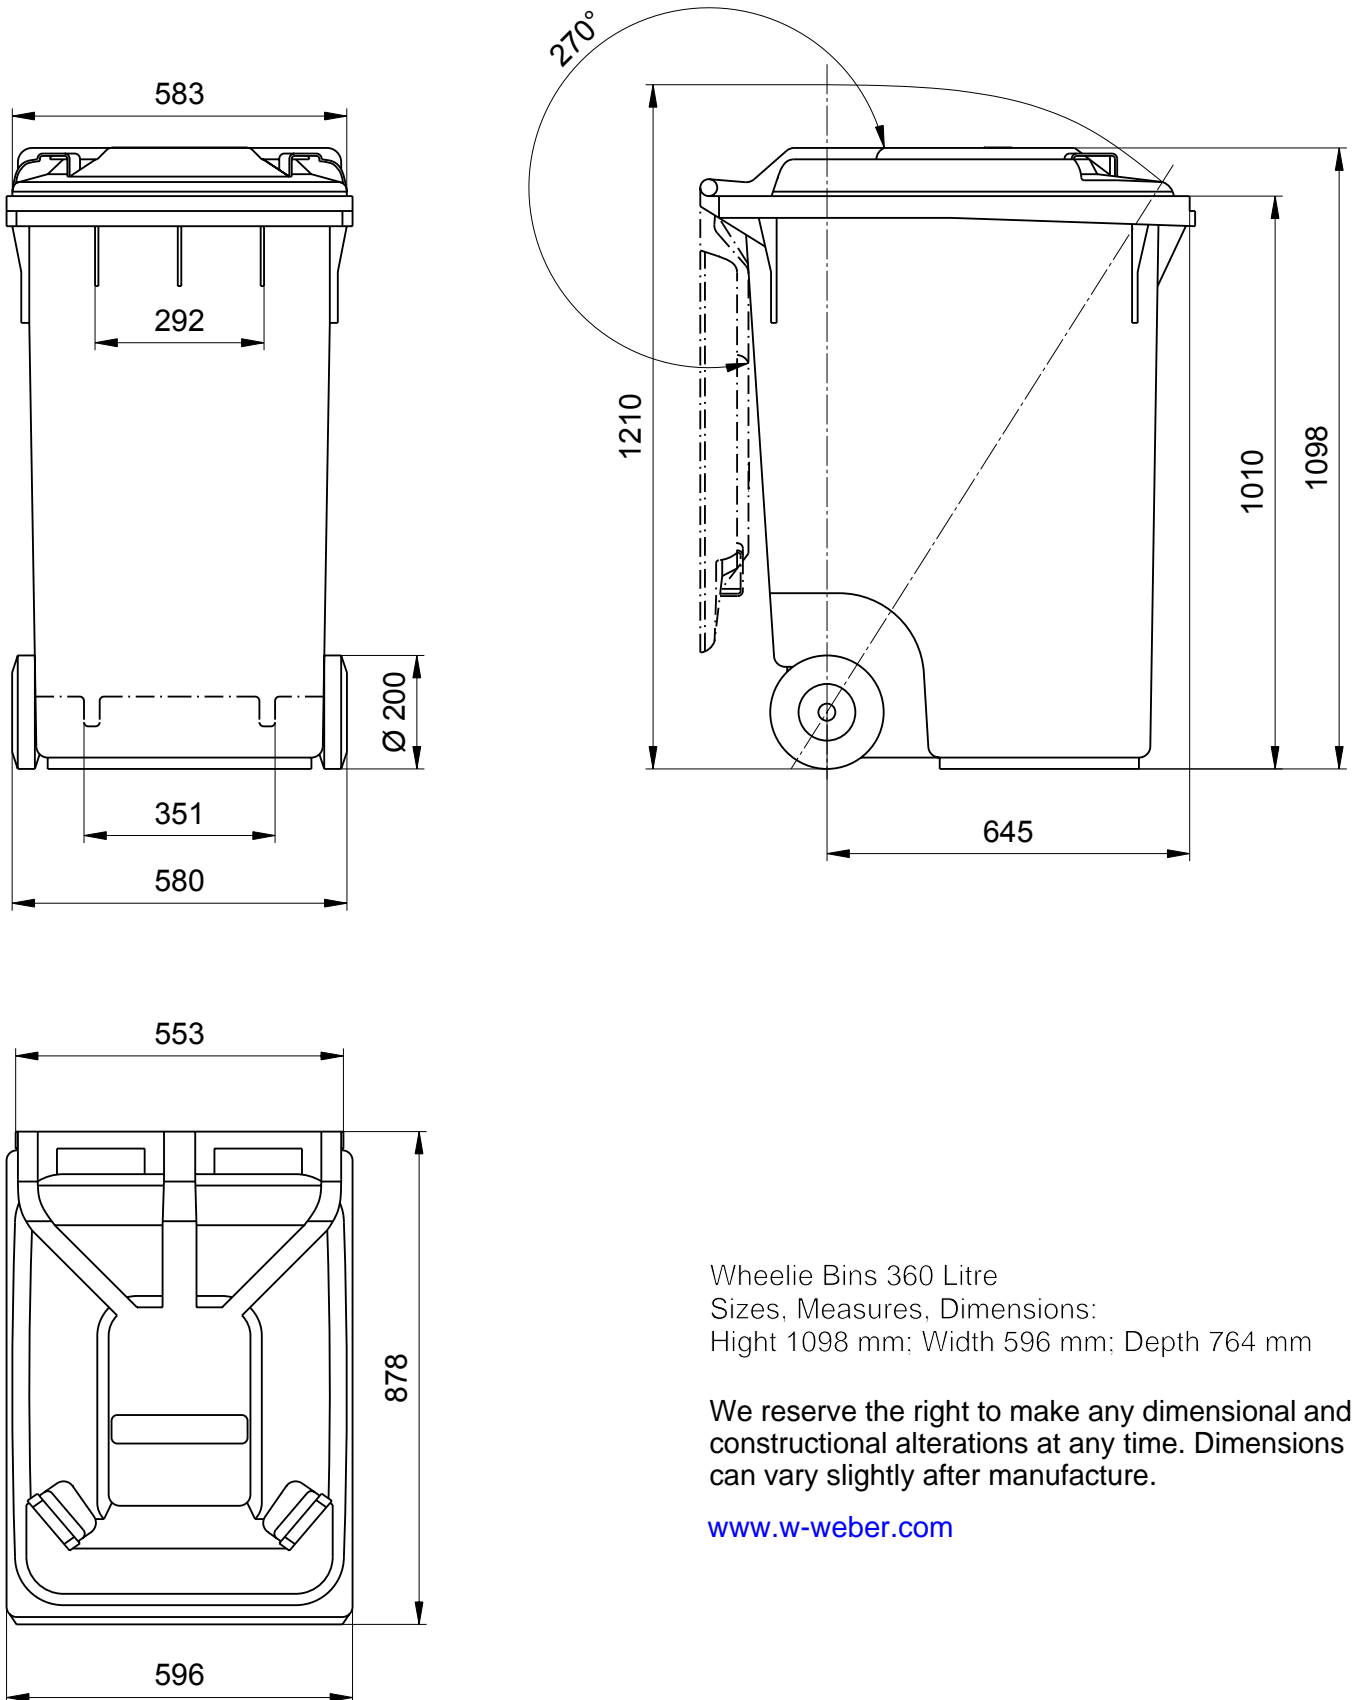

## Dimensions of the 360 Litre: Sizes and Measures

Wheelie Bins 360 Litre  
Sizes, Measures, Dimensions:  
Height 1098 mm; Width 596 mm; Depth 764 mm

We reserve the right to make any dimensional and  
constructional alterations at any time. Dimensions  
can vary slightly after manufacture.