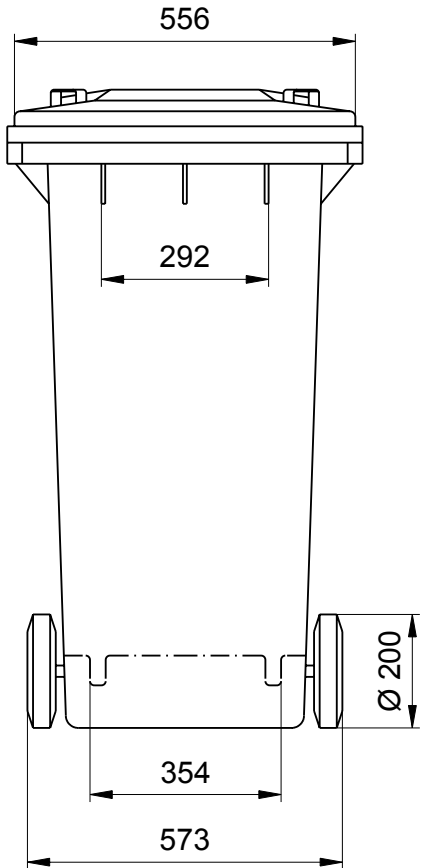

## Dimensions of the 240 Litre: Sizes and Measures

Wheelie Bins MGB 240 Liter  
Sizes and Measures:  
Hight 1063 mm; Width 575 mm; Depth 713 mm

We reserve the right to make any dimensional and constructional alterations at any time. Dimensions can vary slightly after manufacture.