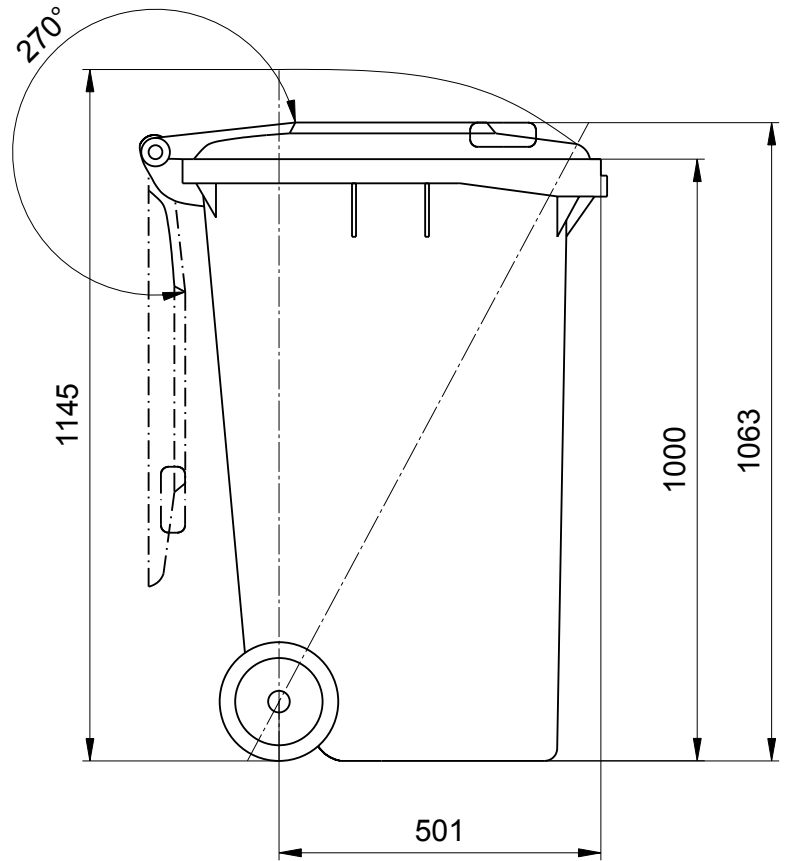

## Dimensions of the 240 Litre: Sizes and Measures

Wheelie Bins MGB 240 Liter  
Sizes and Measures:  
Hight 1063 mm; Width 575 mm; Depth 713 mm

We reserve the right to make any dimensional and constructional alterations at any time. Dimensions can vary slightly after manufacture.