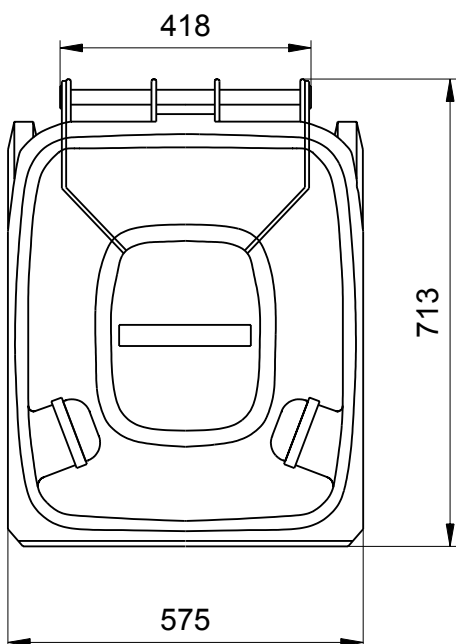

## Dimensions of the 240 Litre: Sizes and Measures

Wheelie Bins MGB 240 Liter  
Sizes and Measures:  
Hight 1063 mm; Width 575 mm; Depth 713 mm

We reserve the right to make any dimensional and constructional alterations at any time. Dimensions can vary slightly after manufacture.