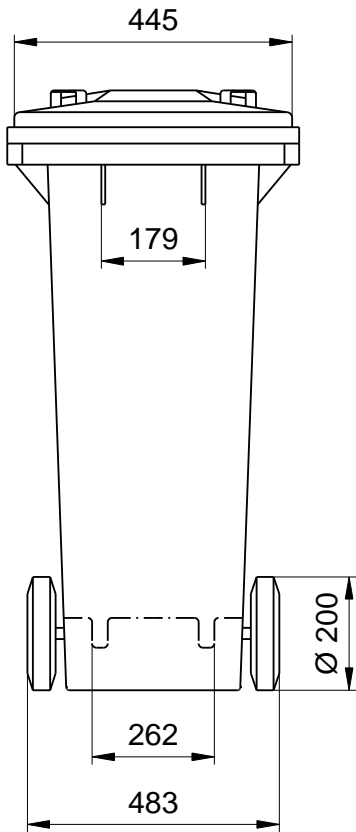

## Dimensions of the 180 Litre: Sizes and Measures

Wheelie Bins MGB 180 Litre  
Sizes, Measures, Dimensions:  
Height 1063 mm; Width 477 mm; Depths 712 mm

We reserve the right to make any dimensional and constructional alterations at any time. Dimensions can vary slightly after manufacture.