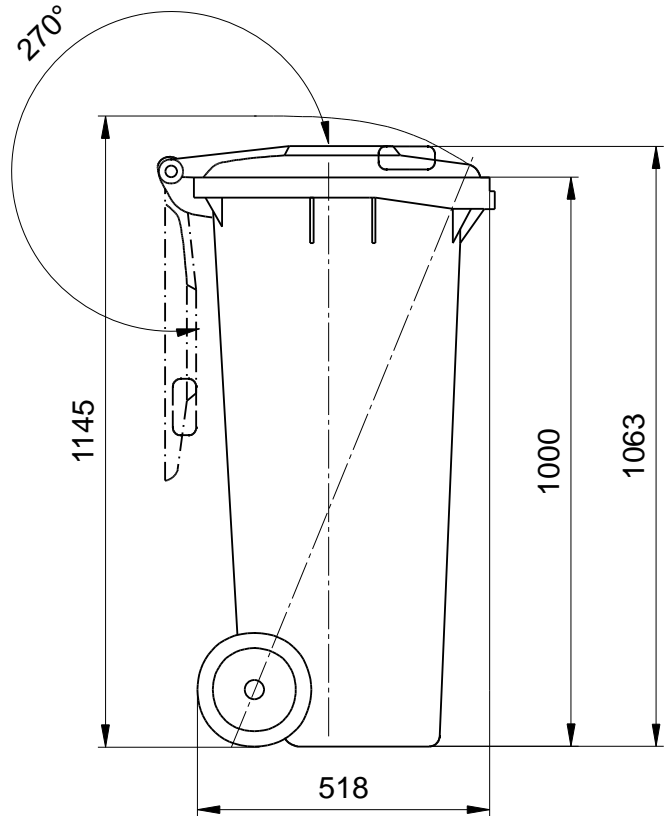

## Dimensions of the 180 Litre: Sizes and Measures

Wheelie Bins MGB 180 Litre  
Sizes, Measures, Dimensions:  
Height 1063 mm; Width 477 mm; Depths 712 mm

We reserve the right to make any dimensional and constructional alterations at any time. Dimensions can vary slightly after manufacture.