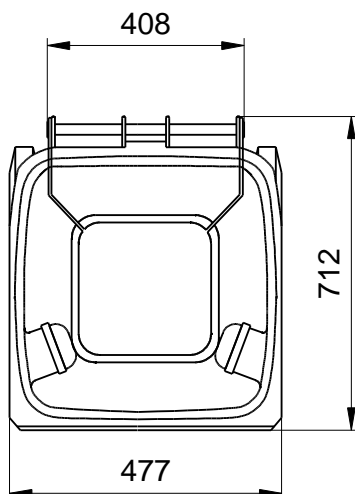

## Dimensions of the 180 Litre: Sizes and Measures

Wheelie Bins MGB 180 Litre  
Sizes, Measures, Dimensions:  
Height 1063 mm; Width 477 mm; Depths 712 mm

We reserve the right to make any dimensional and constructional alterations at any time. Dimensions can vary slightly after manufacture.