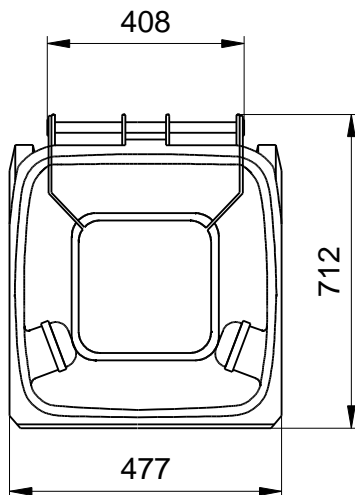

Wheelie Bins from Manufacturer Weber Dimensioned Drawing of the 180 Litre

Wheelie Bins 180 Litre
Sizes, Measures, Dimensions:
Height 1063 mm; Width 477 mm; Depths 712 mm

We reserve the right to make any dimensional and constructional alterations at any time. Dimensions can vary slightly after manufacture.