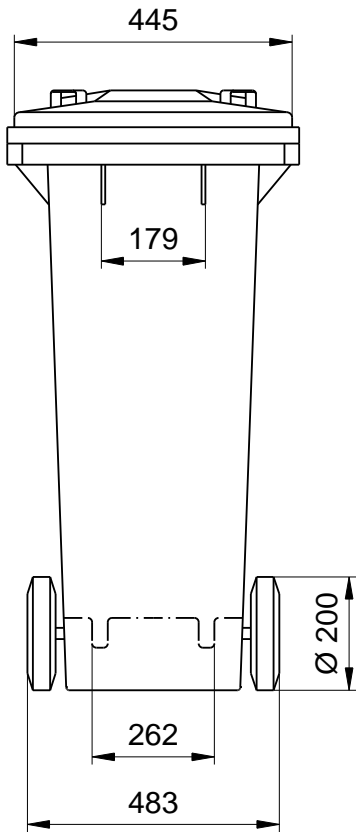

Wheelie Bins from Manufacturer Weber Dimensioned Drawing of the 180 Litre

Wheelie Bins 180 Litre
Sizes, Measures, Dimensions:
Height 1063 mm; Width 477 mm; Depths 712 mm

We reserve the right to make any dimensional and constructional alterations at any time. Dimensions can vary slightly after manufacture.