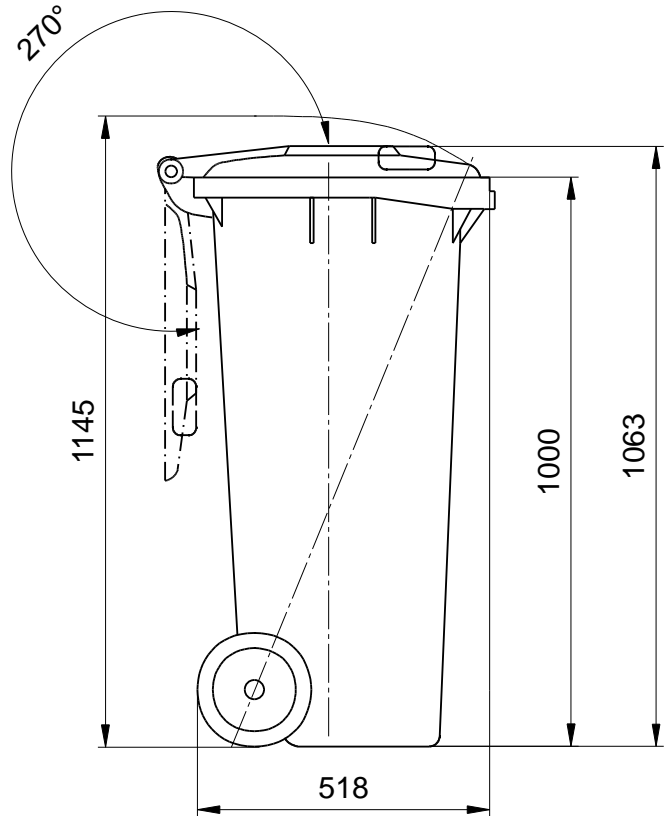

Wheelie Bins from Manufacturer Weber Dimensioned Drawing of the 180 Litre

Wheelie Bins 180 Litre
Sizes, Measures, Dimensions:
Height 1063 mm; Width 477 mm; Depths 712 mm

We reserve the right to make any dimensional and constructional alterations at any time. Dimensions can vary slightly after manufacture.