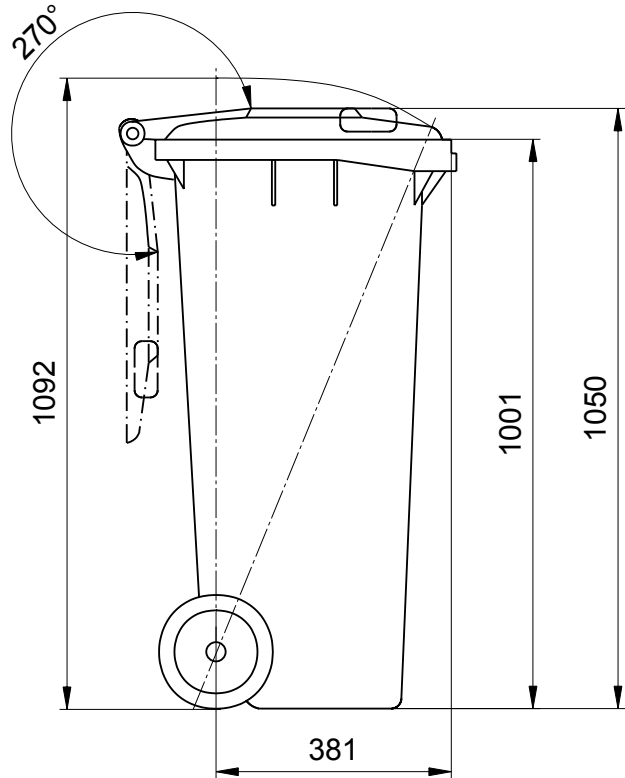

# Wheelie Bins from Weber Dimensions of the 140 Litre: Sizes and Measures

Wheelie Bins MGB 140 Litre  
Sizes, Measures, Dimensions:  
High 1050 mm; Width 475 mm; Depth 545 mm

We reserve the right to make any dimensional and constructional alterations at any time. Dimensions can vary slightly after manufacture.