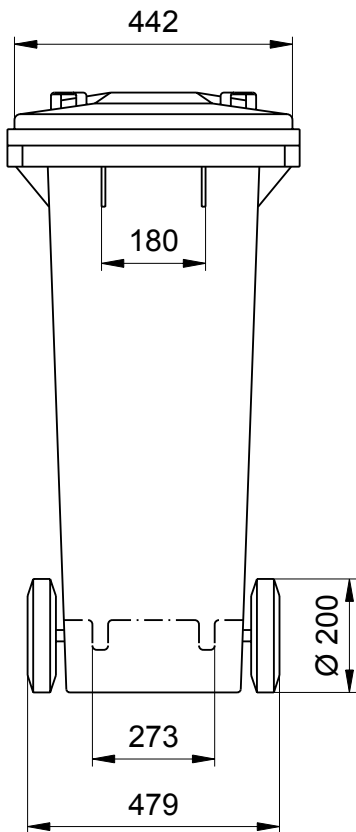

# Wheelie Bins from Weber Dimensions of the 140 Litre: Sizes and Measures

Wheelie Bins MGB 140 Litre  
Sizes, Measures, Dimensions:  
High 1050 mm; Width 475 mm; Depth 545 mm

We reserve the right to make any dimensional and constructional alterations at any time. Dimensions can vary slightly after manufacture.