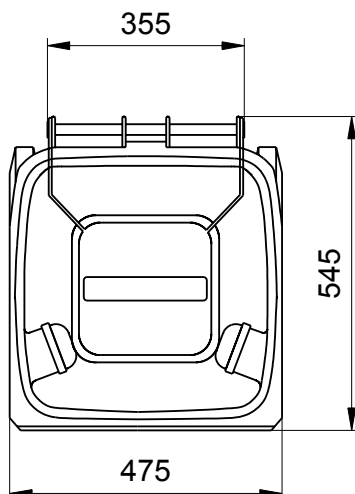

# Wheelie Bins from Weber Dimensions of the 140 Litre: Sizes and Measures

Wheelie Bins MGB 140 Litre  
Sizes, Measures, Dimensions:  
High 1050 mm; Width 475 mm; Depth 545 mm

We reserve the right to make any dimensional and constructional alterations at any time. Dimensions can vary slightly after manufacture.