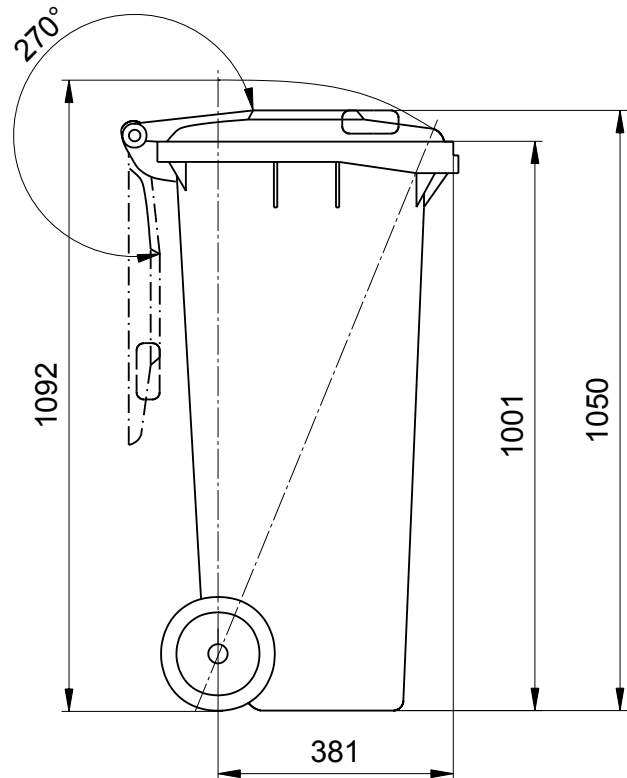

# Wheelie Bins from Manufacturer Weber Dimensioned Drawing of the 140 Litre

Wheelie Bins 140 Litre  
Height 1050 mm; Width 475 mm; Depth 545 mm

We reserve the right to make any dimensional and constructional alterations at any time. Dimensions can vary slightly after manufacture.