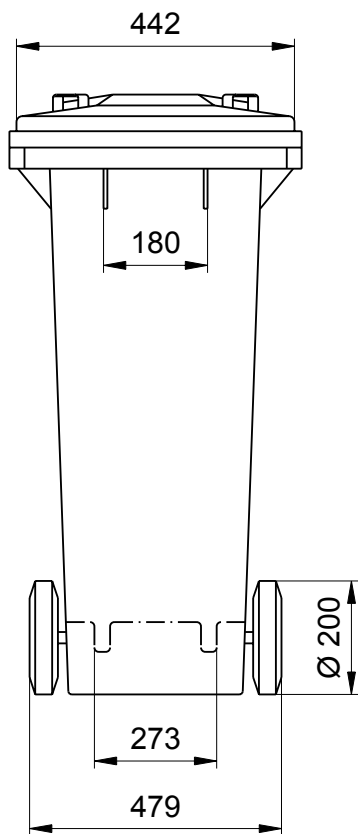

# Wheelie Bins from Manufacturer Weber Dimensioned Drawing of the 140 Litre

Wheelie Bins 140 Litre  
Height 1050 mm; Width 475 mm; Depth 545 mm

We reserve the right to make any dimensional and constructional alterations at any time. Dimensions can vary slightly after manufacture.