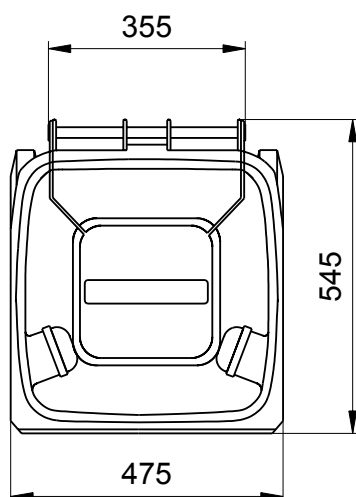

# Wheelie Bins from Manufacturer Weber Dimensioned Drawing of the 140 Litre

Wheelie Bins 140 Litre  
Height 1050 mm; Width 475 mm; Depth 545 mm

We reserve the right to make any dimensional and constructional alterations at any time. Dimensions can vary slightly after manufacture.