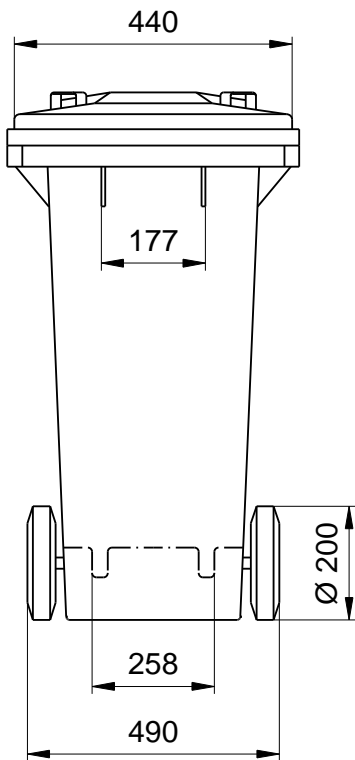

Wheelie Bins from Manufacturer Weber

Dimensions of the 120 Litre: Sizes and Measures

Wheelie Bins 120 Litre

Sizes and Measures:

Hight 930 mm; Width 475 mm; Depth 545 mm

We reserve the right to make any dimensional and constructional alterations at any time. Dimensions can vary slightly after manufacture.