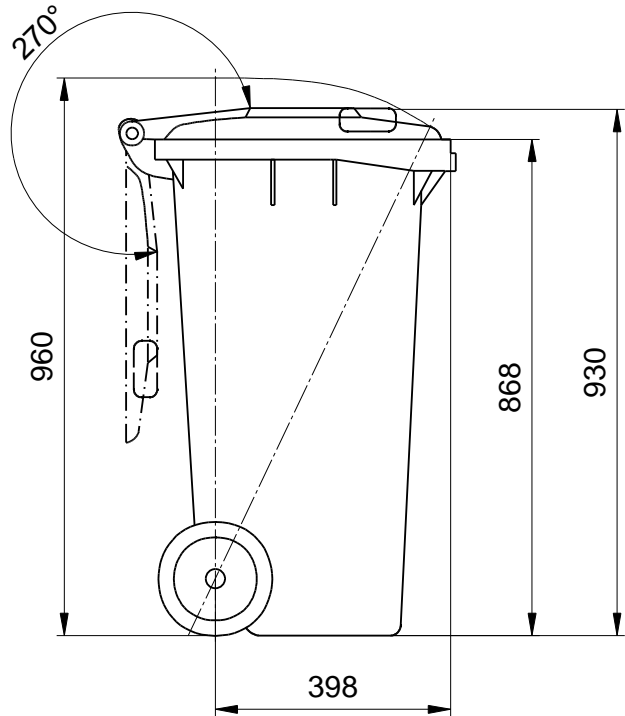

Wheelie Bins from Manufacturer Weber

Dimensions of the 120 Litre: Sizes and Measures

Wheelie Bins 120 Litre

Sizes and Measures:

Hight 930 mm; Width 475 mm; Depth 545 mm

We reserve the right to make any dimensional and constructional alterations at any time. Dimensions can vary slightly after manufacture.