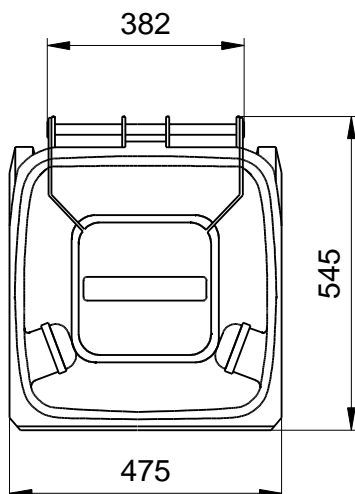

Wheelie Bins from Manufacturer Weber

Dimensions of the 120 Litre: Sizes and Measures

Wheelie Bins 120 Litre

Sizes and Measures:

Hight 930 mm; Width 475 mm; Depth 545 mm

We reserve the right to make any dimensional and constructional alterations at any time. Dimensions can vary slightly after manufacture.