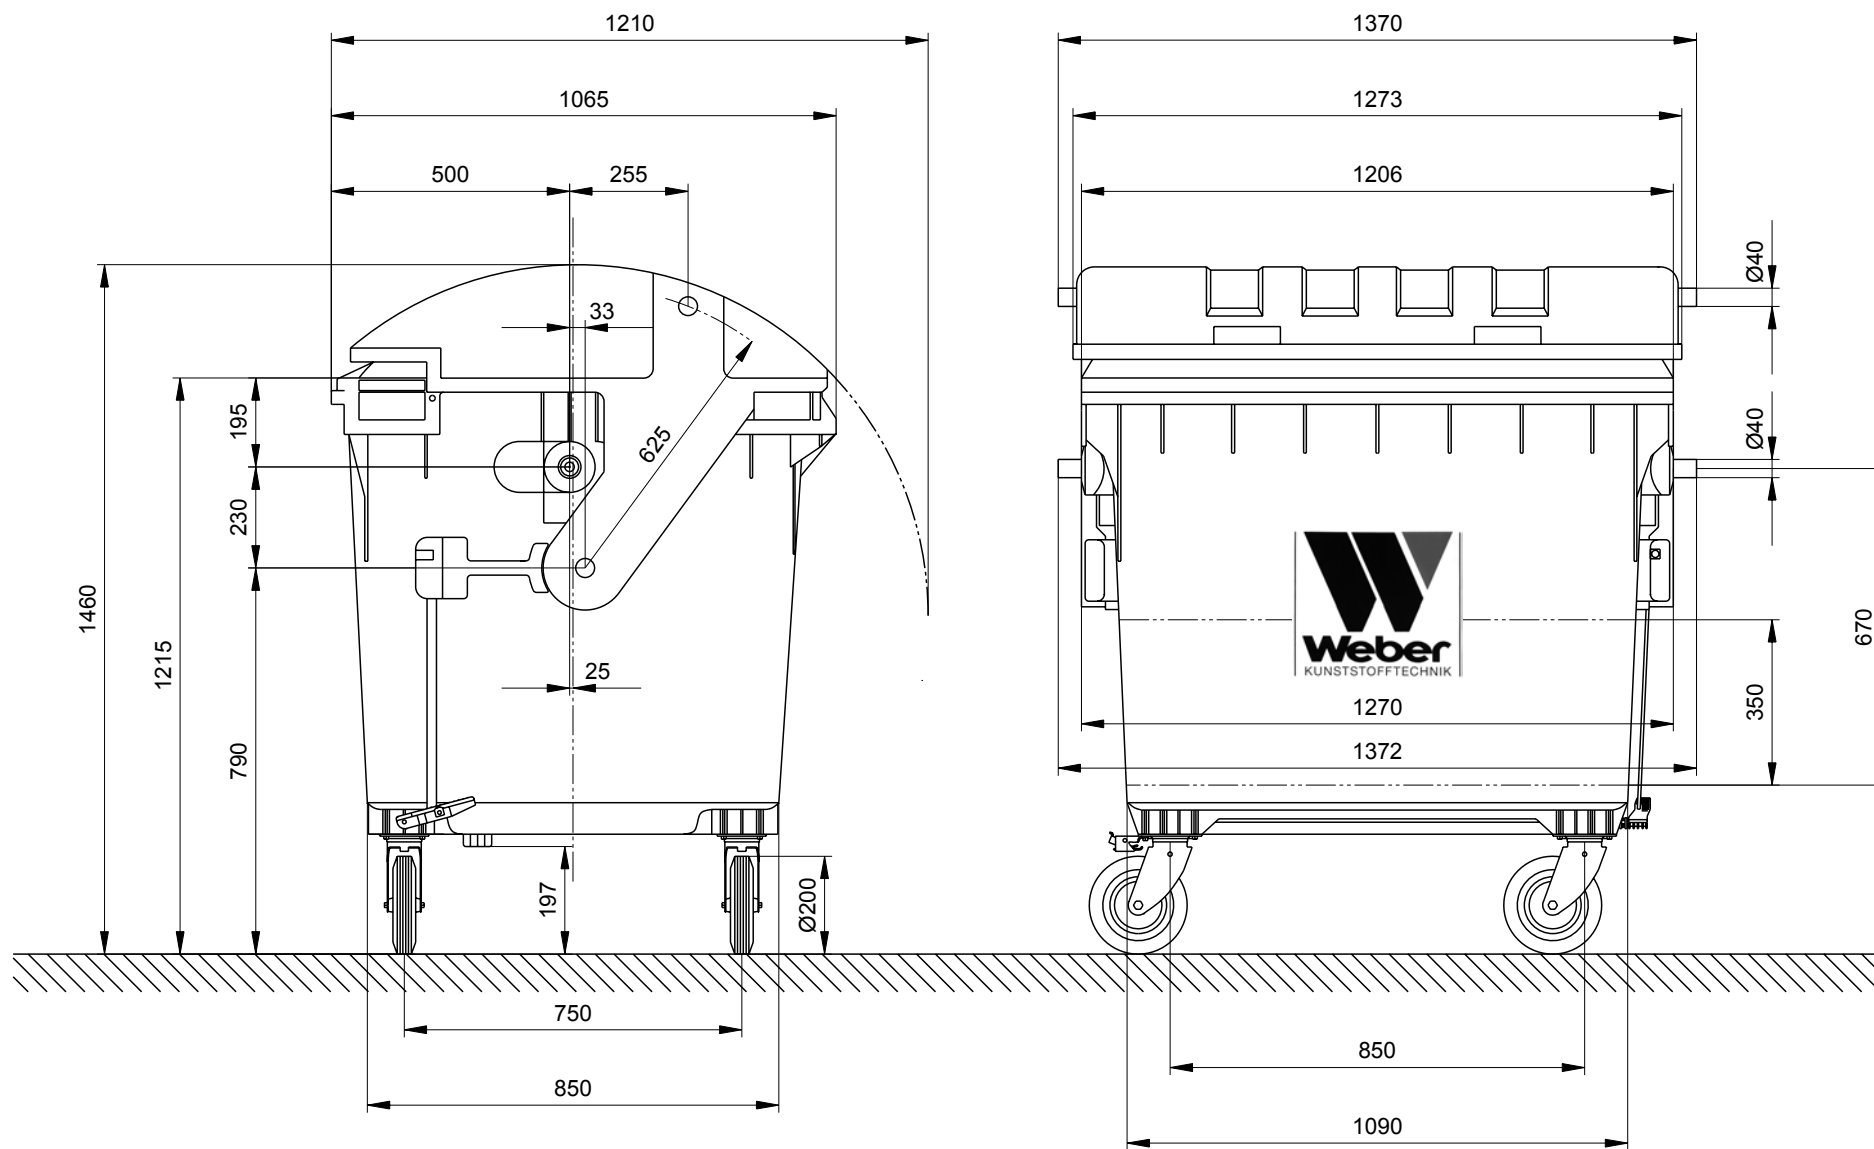

Wheelie Bins from Manufacturer Weber

Dimensions of the 1100 Litre Round Lid: Sizes and Measures

Wheelie Bins 1100 Litre Round Lid (Dome Lid)

Sizes, Measures, Dimensions: Height 1460 mm · Width 1372 mm · Depth 1065 mm

We reserve the right to make any dimensional and constructional alterations at any time. Dimensions can vary slightly after manufacture.

www.w-weber.com