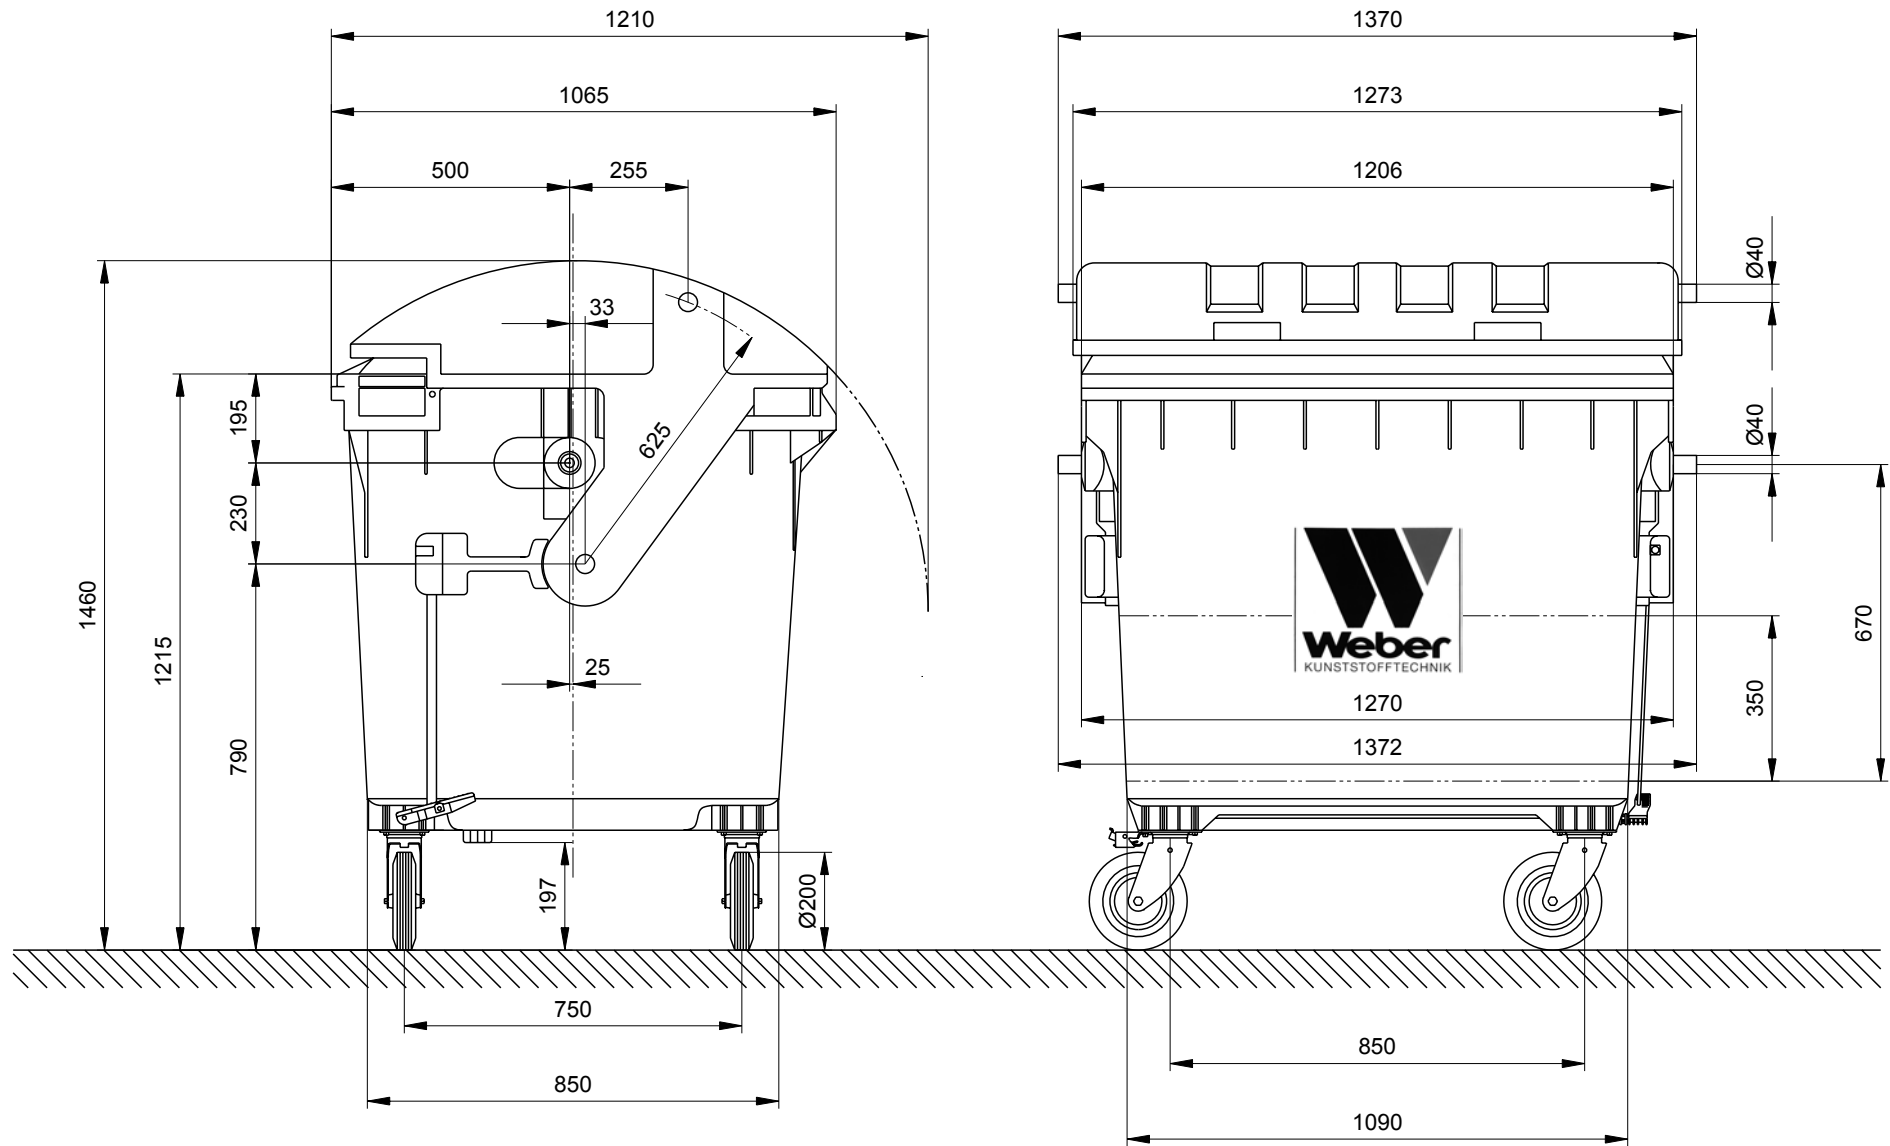

Wheelie Bins from Manufacturer Weber

Dimensions of the 1100 Litre Round Lid - Lid in Lid Sizes and Measures

Wheelie Bins 1100 Litre Round Lid (Dome Lid) - Lid in Lid

Sizes, Measures, Dimensions: Height 1460 mm: Width 1372 mm: Depth 1065 mm

We reserve the right to make any dimensional and constructional alterations at any time. Dimensions can vary slightly after manufacture.

www.w-weber.com

de en fr es pt it pl nl ru