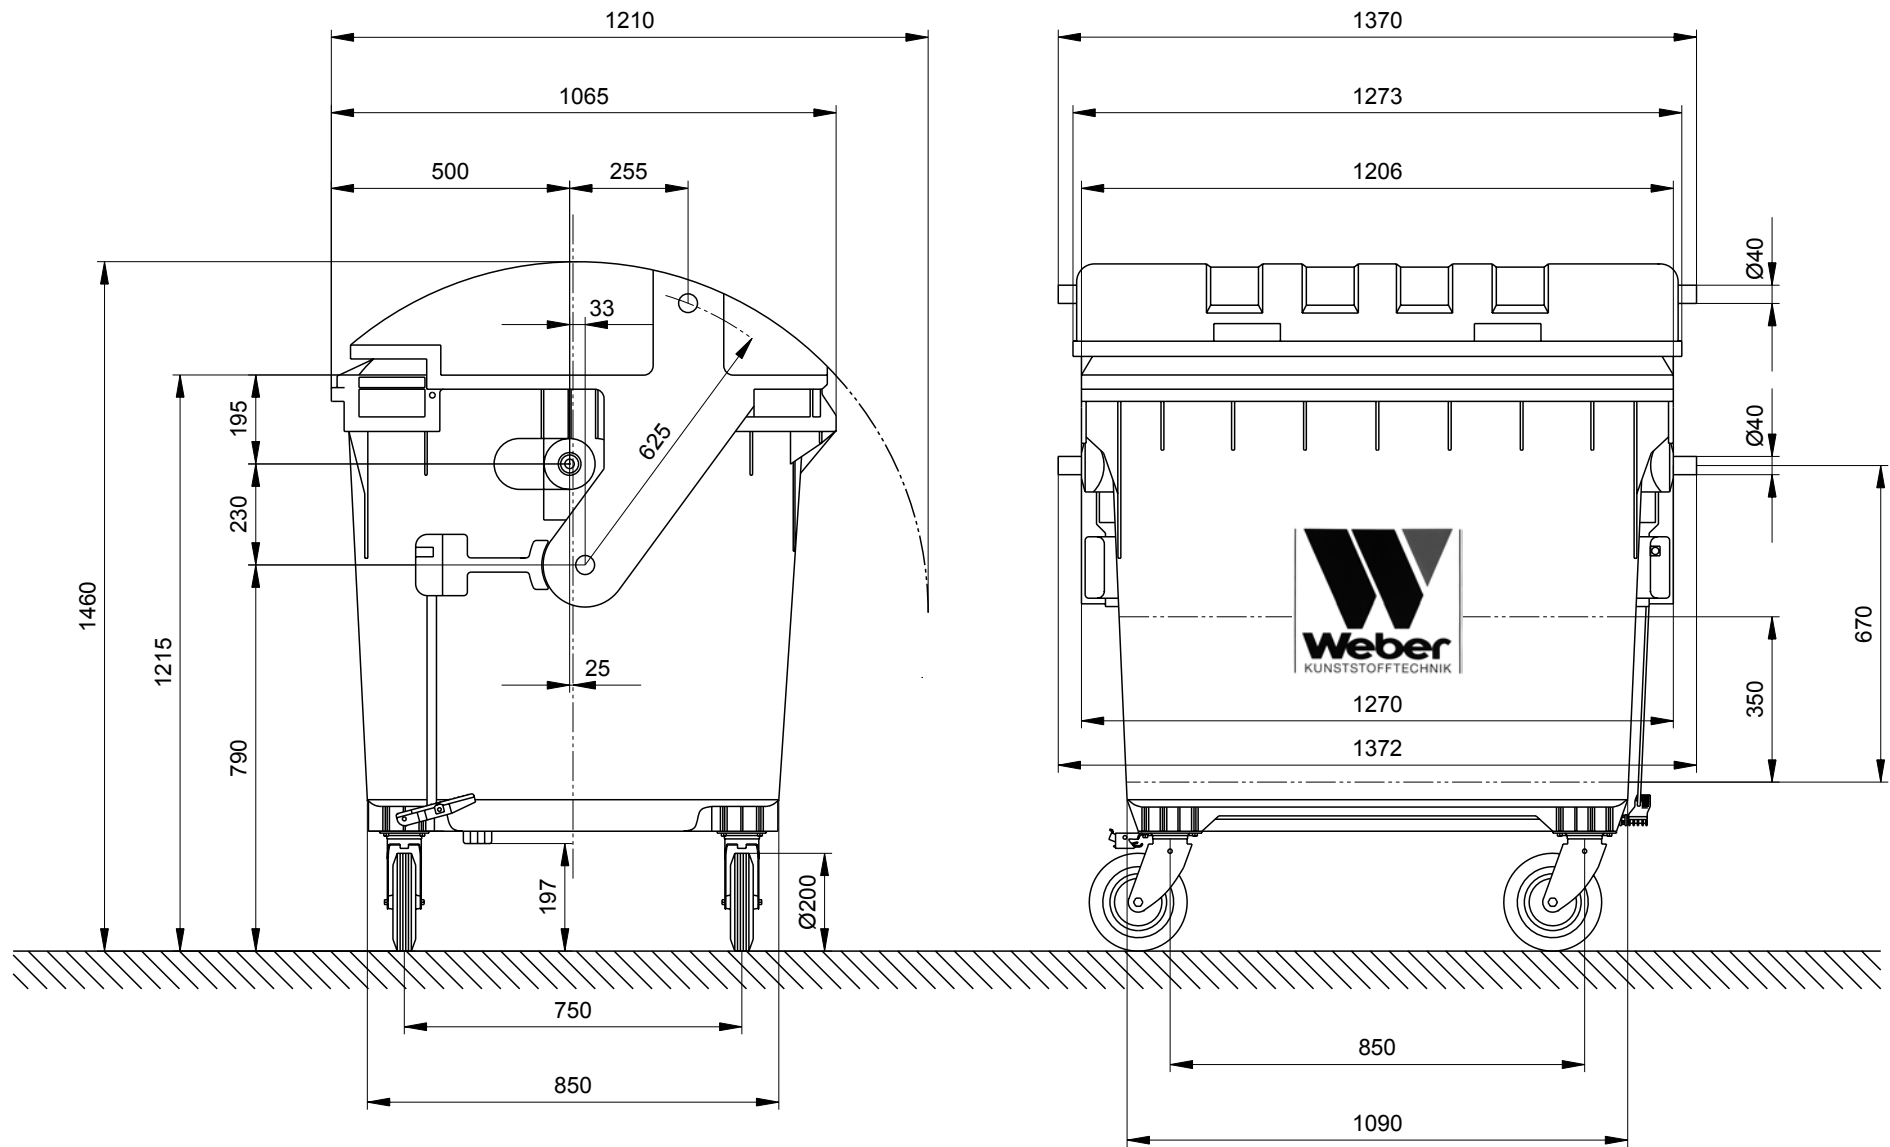

Wheelie Bins from Manufacturer Weber

Dimensions of the 1100 Litre Round Lid - Lid in Lid Sizes and Measures

Wheelie Bins 1100 Litre Round Lid (Dome Lid) - Lid in Lid

Sizes, Measures, Dimensions: Height 1460 mm: Width 1372 mm: Depth 1065 mm

We reserve the right to make any dimensional and constructional alterations at any time. Dimensions can vary slightly after manufacture.

www.w-weber.com

de en fr es pt it pl nl ru