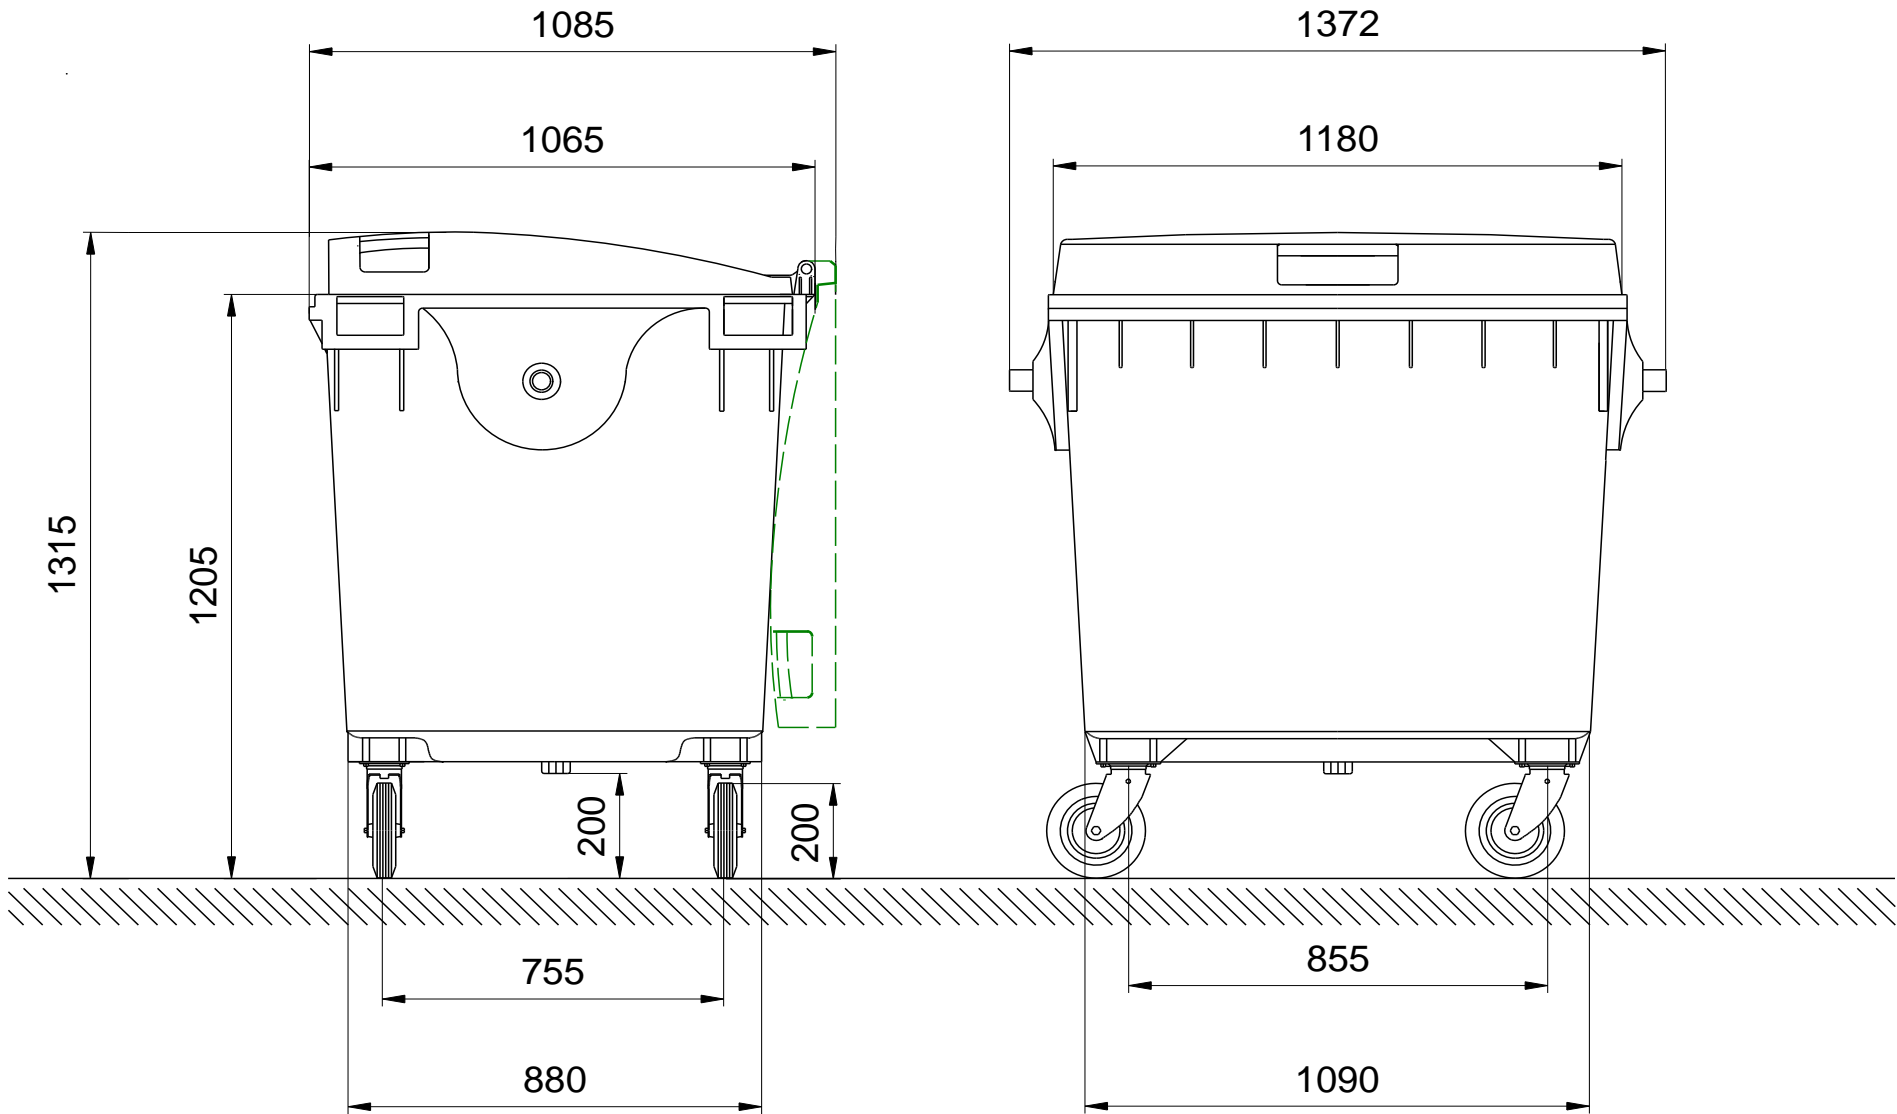

Wheelie Bins from Weber

Dimensions of the 1100 Litre Flat Lid: Sizes and Measures

Wheelie Bins MGB 1100 Litre Flat Lid

Sizes and Measures: Hight 1315 mm· Width 1372 mm· Depth 1065 mm

We reserve the right to make any dimensional and constructional alterations at any time.

Dimensions can vary slightly after manufacture.

www.w-weber.com