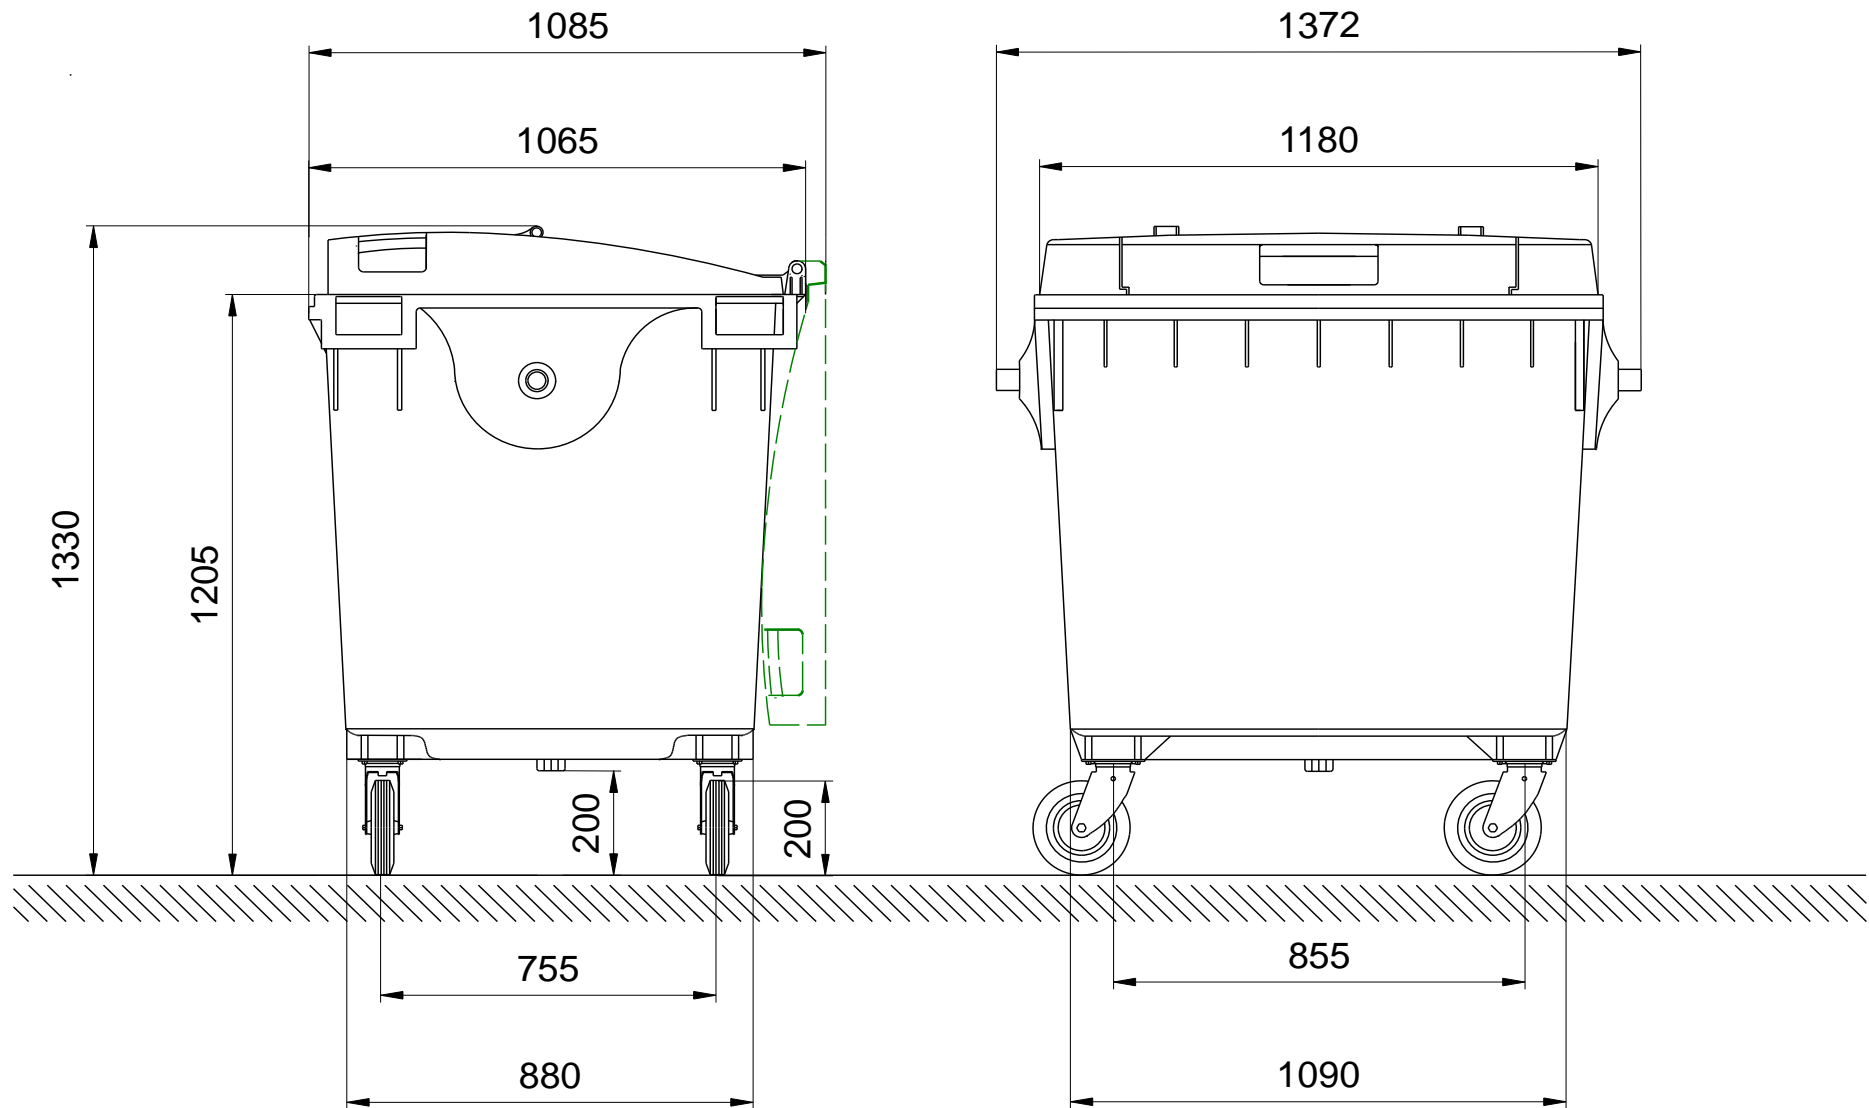

## Dimensions of the 1100 Litre Flat Lid - Lid in Lid: Sizes and Measures

Wheelie Bins 1100 Litre Flat Lid - Lid in Lid

Sizes, Measures, Dimensions: Height 1330 mm · Width 1372 mm · Depth 1065 mm

We reserve the right to make any dimensional and constructional alterations at any time.

Dimensions can vary slightly after manufacture.

[www.w-weber.com](http://www.w-weber.com)