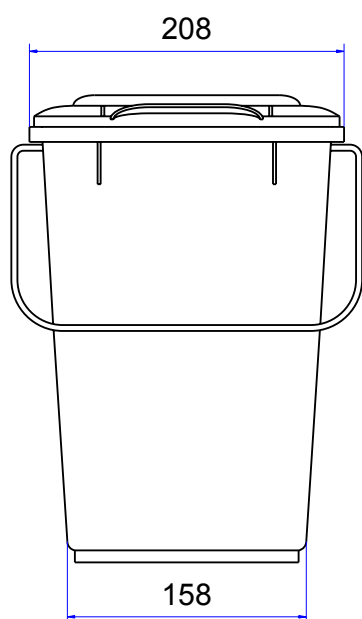

Wheelie Bins from Manufacturer Weber

Dimensions of the 10 Litre: Sizes and Measures

Wheelie Bins 10 Litre
Sizes, Measures, Dimensions:
Height 309 mm; Width 208 mm; Depth 279 mm

We reserve the right to make any dimensional and constructional alterations at any time. Dimensions can vary slightly after manufacture.