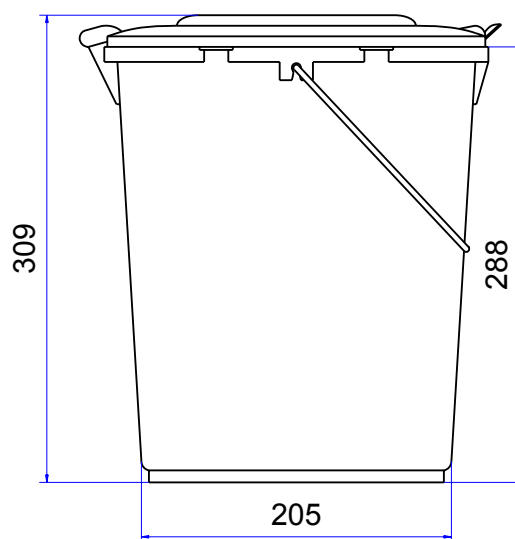

Wheelie Bins from Manufacturer Weber

Dimensions of the 10 Litre: Sizes and Measures

Wheelie Bins 10 Litre
Sizes, Measures, Dimensions:
Height 309 mm; Width 208 mm; Depth 279 mm

We reserve the right to make any dimensional and constructional alterations at any time. Dimensions can vary slightly after manufacture.