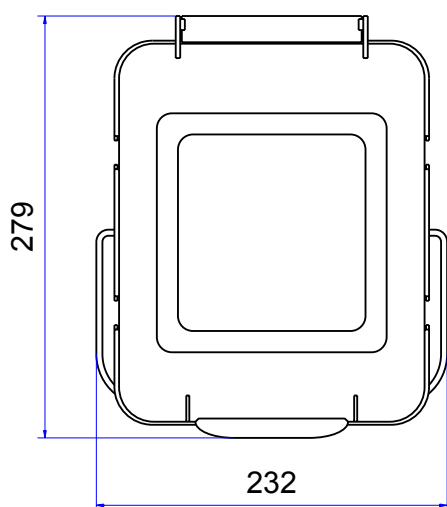

Wheelie Bins from Manufacturer Weber

Dimensions of the 10 Litre: Sizes and Measures

Wheelie Bins 10 Litre
Sizes, Measures, Dimensions:
Height 309 mm; Width 208 mm; Depth 279 mm

We reserve the right to make any dimensional and constructional alterations at any time. Dimensions can vary slightly after manufacture.