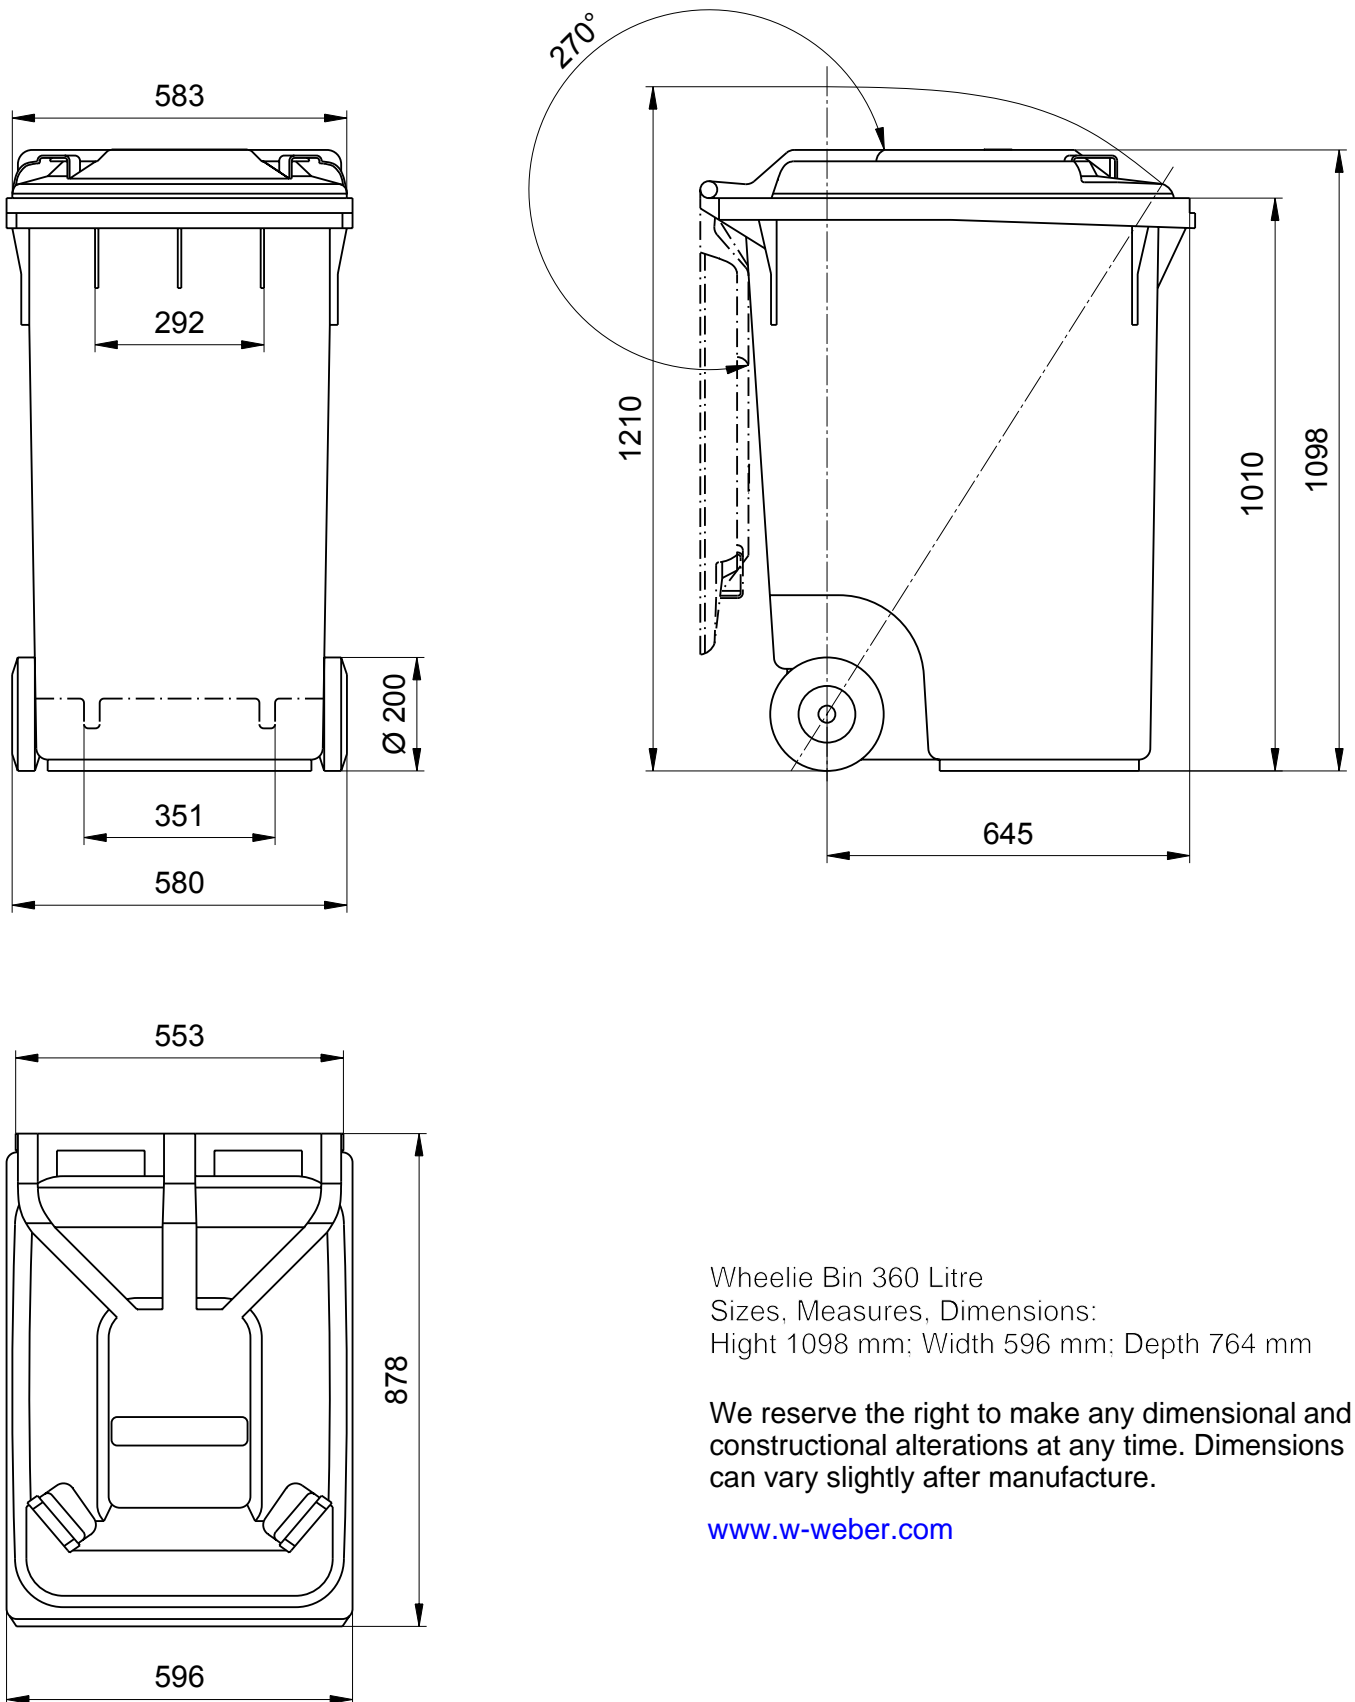

## Dimensions of the 360 Litre: Sizes and Measures

Wheelie Bin 360 Litre  
Sizes, Measures, Dimensions:  
Height 1098 mm; Width 596 mm; Depth 764 mm

We reserve the right to make any dimensional and  
constructional alterations at any time. Dimensions  
can vary slightly after manufacture.