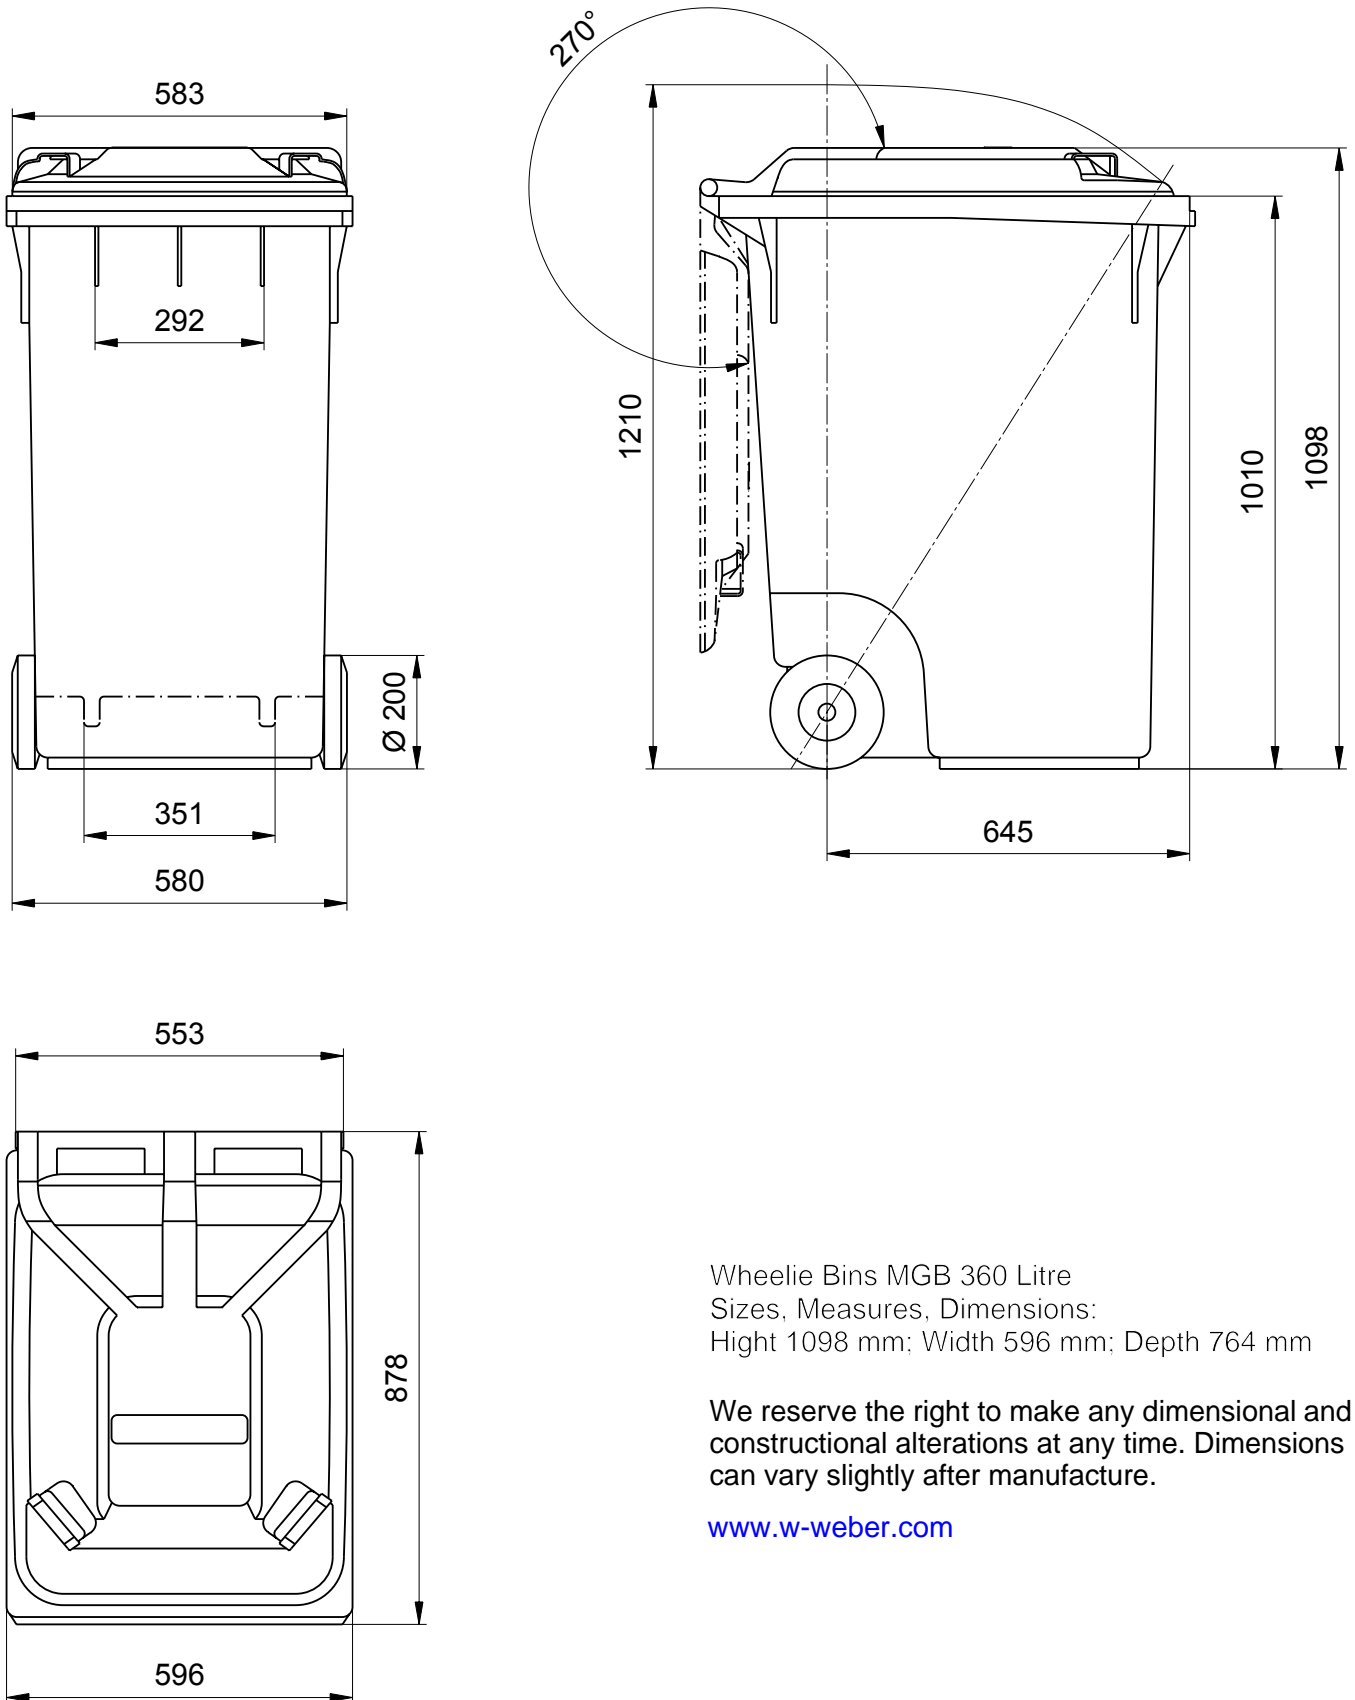

# Wheelie Bins from Weber Dimensions of the 360 Litre: Sizes and Measures

Wheelie Bins MGB 360 Litre  
Sizes, Measures, Dimensions:  
Height 1098 mm; Width 596 mm; Depth 764 mm

We reserve the right to make any dimensional and  
constructional alterations at any time. Dimensions  
can vary slightly after manufacture.