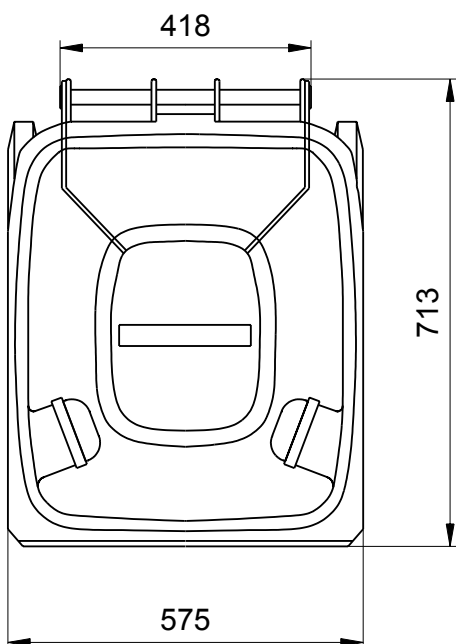

Wheelie Bins from Weber

Dimensions of the 240 Litre: Sizes and Measures

Wheelie Bins MGB 240 Liter
Sizes and Measures:
Hight 1063 mm; Width 575 mm; Depth 713 mm

We reserve the right to make any dimensional and constructional alterations at any time. Dimensions can vary slightly after manufacture.