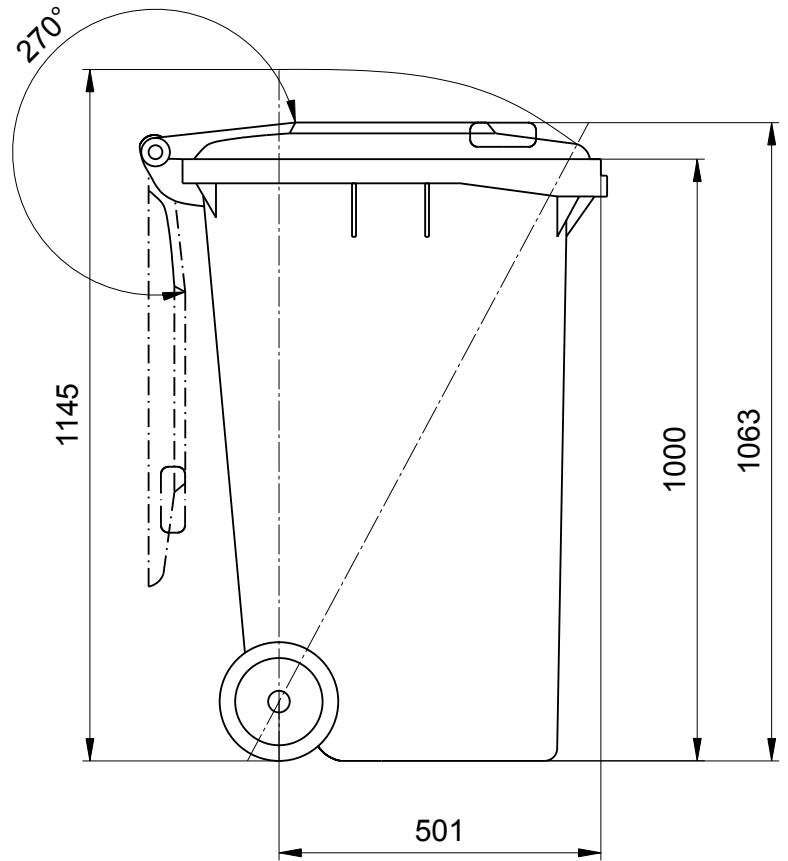

Wheelie Bins from Weber

Dimensions of the 240 Litre: Sizes and Measures

Wheelie Bins MGB 240 Liter
Sizes and Measures:
Hight 1063 mm; Width 575 mm; Depth 713 mm

We reserve the right to make any dimensional and constructional alterations at any time. Dimensions can vary slightly after manufacture.