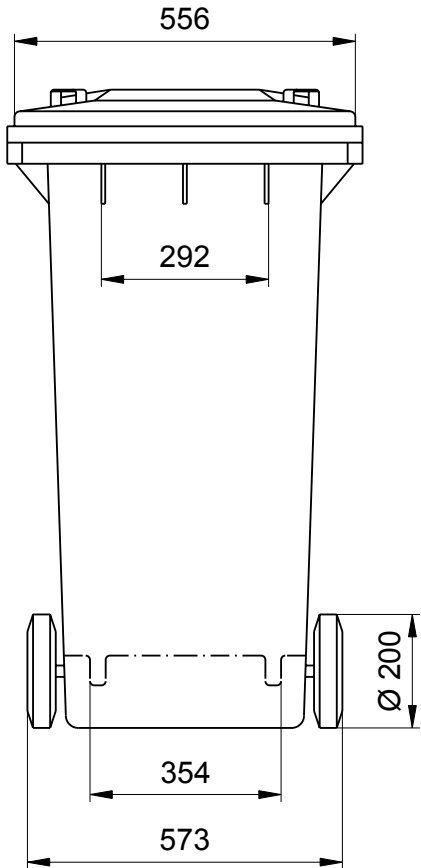

Wheelie Bins from Weber

Dimensions of the 240 Litre: Sizes and Measures

Wheelie Bins MGB 240 Liter
Sizes and Measures:
Hight 1063 mm; Width 575 mm; Depth 713 mm

We reserve the right to make any dimensional and constructional alterations at any time. Dimensions can vary slightly after manufacture.