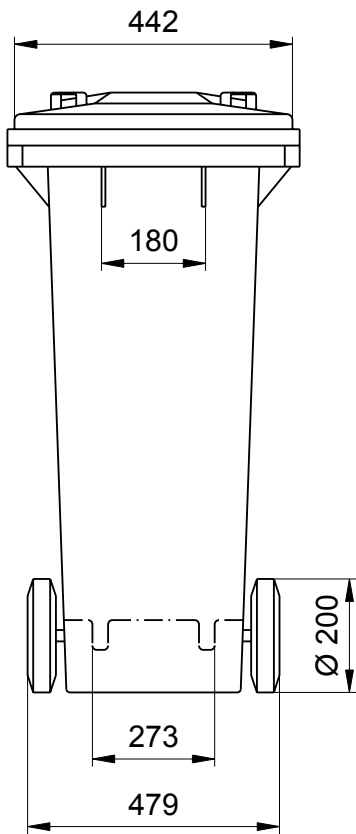

Wheelie Bins from Weber Dimensions of the 140 Litre: Sizes and Measures

Wheelie Bins MGB 140 Litre
Sizes, Measures, Dimensions:
High 1050 mm; Width 475 mm; Depth 545 mm

We reserve the right to make any dimensional and constructional alterations at any time. Dimensions can vary slightly after manufacture.