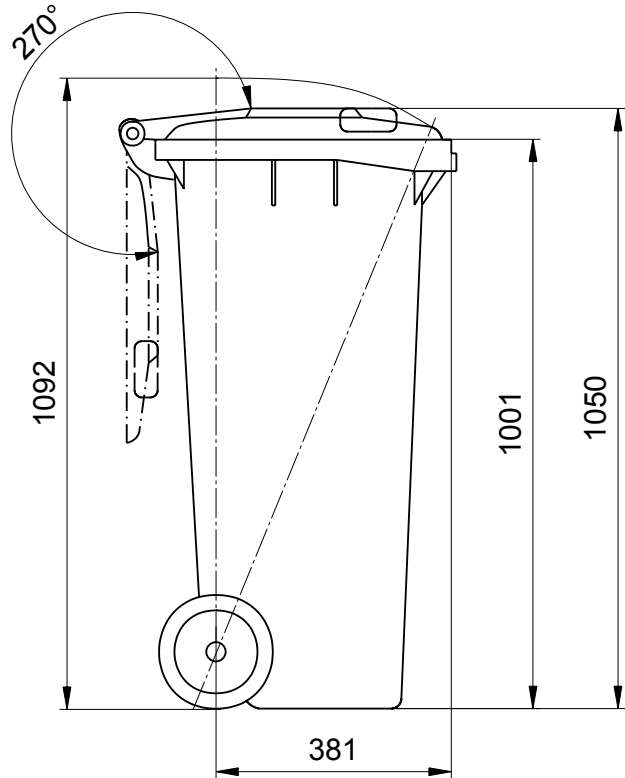

Wheelie Bins from Weber Dimensions of the 140 Litre: Sizes and Measures

Wheelie Bins MGB 140 Litre
Sizes, Measures, Dimensions:
High 1050 mm; Width 475 mm; Depth 545 mm

We reserve the right to make any dimensional and constructional alterations at any time. Dimensions can vary slightly after manufacture.