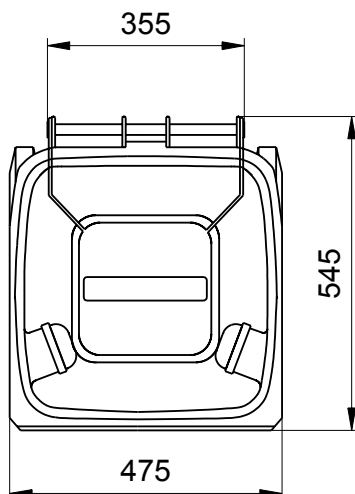

Wheelie Bins from Weber Dimensions of the 140 Litre: Sizes and Measures

Wheelie Bins MGB 140 Litre
Sizes, Measures, Dimensions:
High 1050 mm; Width 475 mm; Depth 545 mm

We reserve the right to make any dimensional and constructional alterations at any time. Dimensions can vary slightly after manufacture.