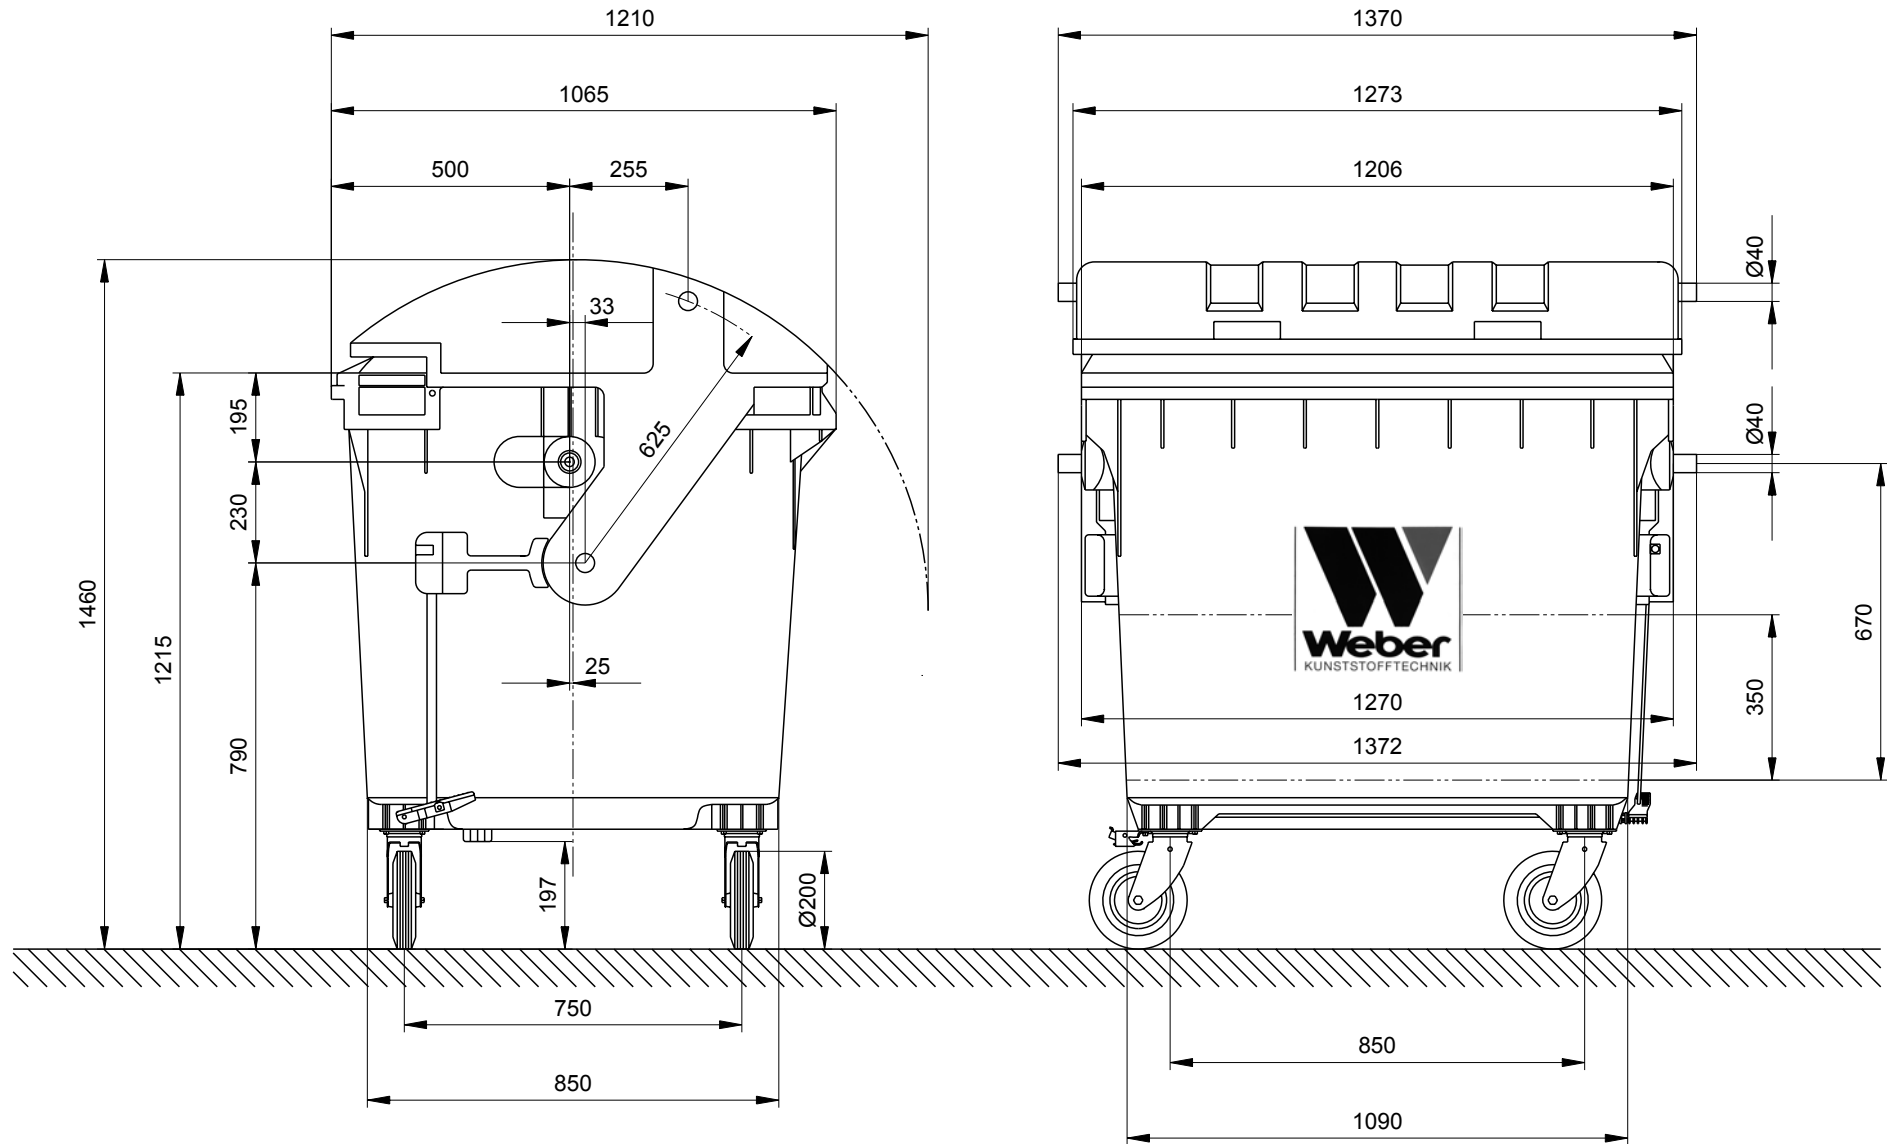

# Wheelie Bin from Manufacturer Weber

## Dimensions of the 1100 Litre Round Lid: Sizes and Measures

Wheelie Bin 1100 Litre Round Lid (Dome Lid)

Sizes, Measures, Dimensions: Height 1460 mm · Width 1372 mm · Depth 1065 mm

We reserve the right to make any dimensional and constructional alterations at any time. Dimensions can vary slightly after manufacture.