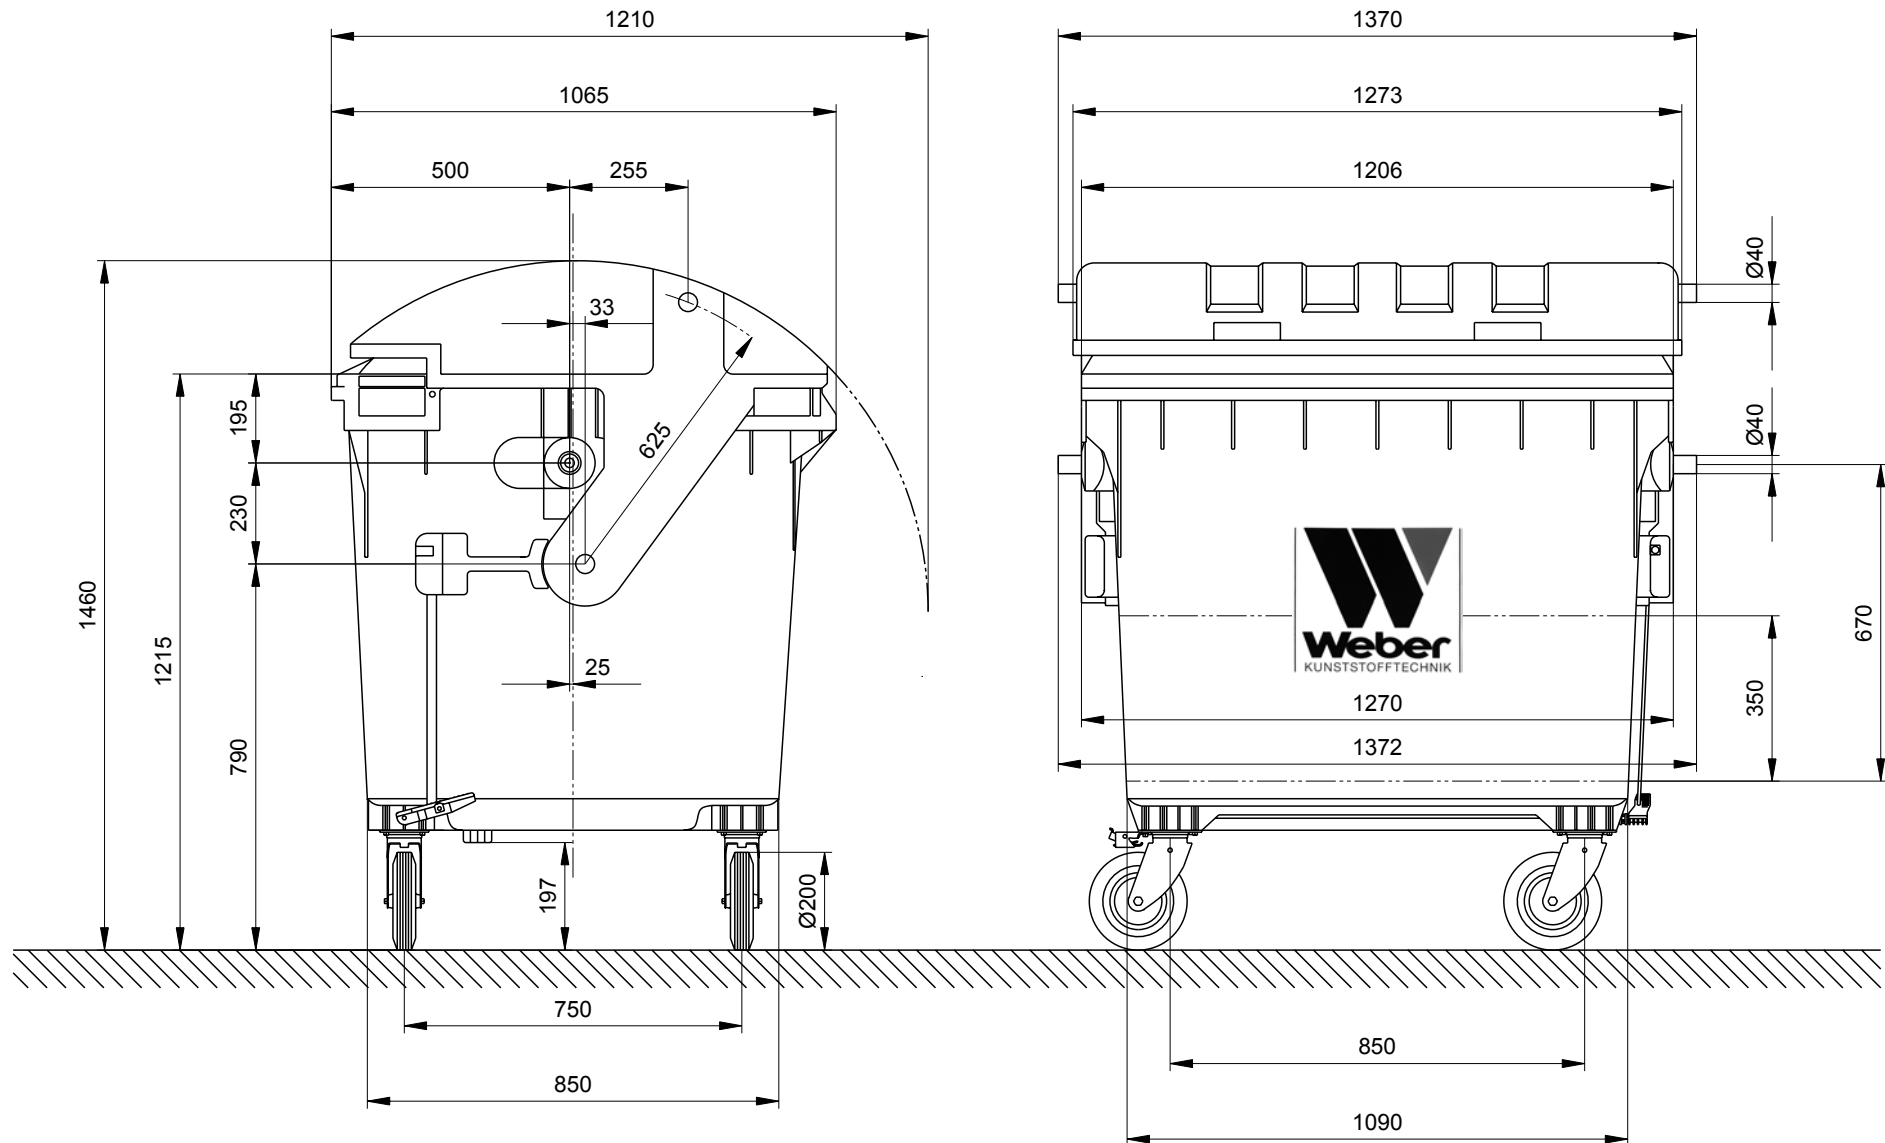

Wheelie Bins from Weber

Dimensions of the 1100 Litre Roll Top: Sizes and Measures

Wheelie Bins MGB 1100 Litre Roll Top (Round Lid)

Sizes, Measures, Dimensions: Height 1460 mm · Width 1372 mm · Depth 1065 mm

We reserve the right to make any dimensional and constructional alterations at any time. Dimensions can vary slightly after manufacture.

www.w-weber.com