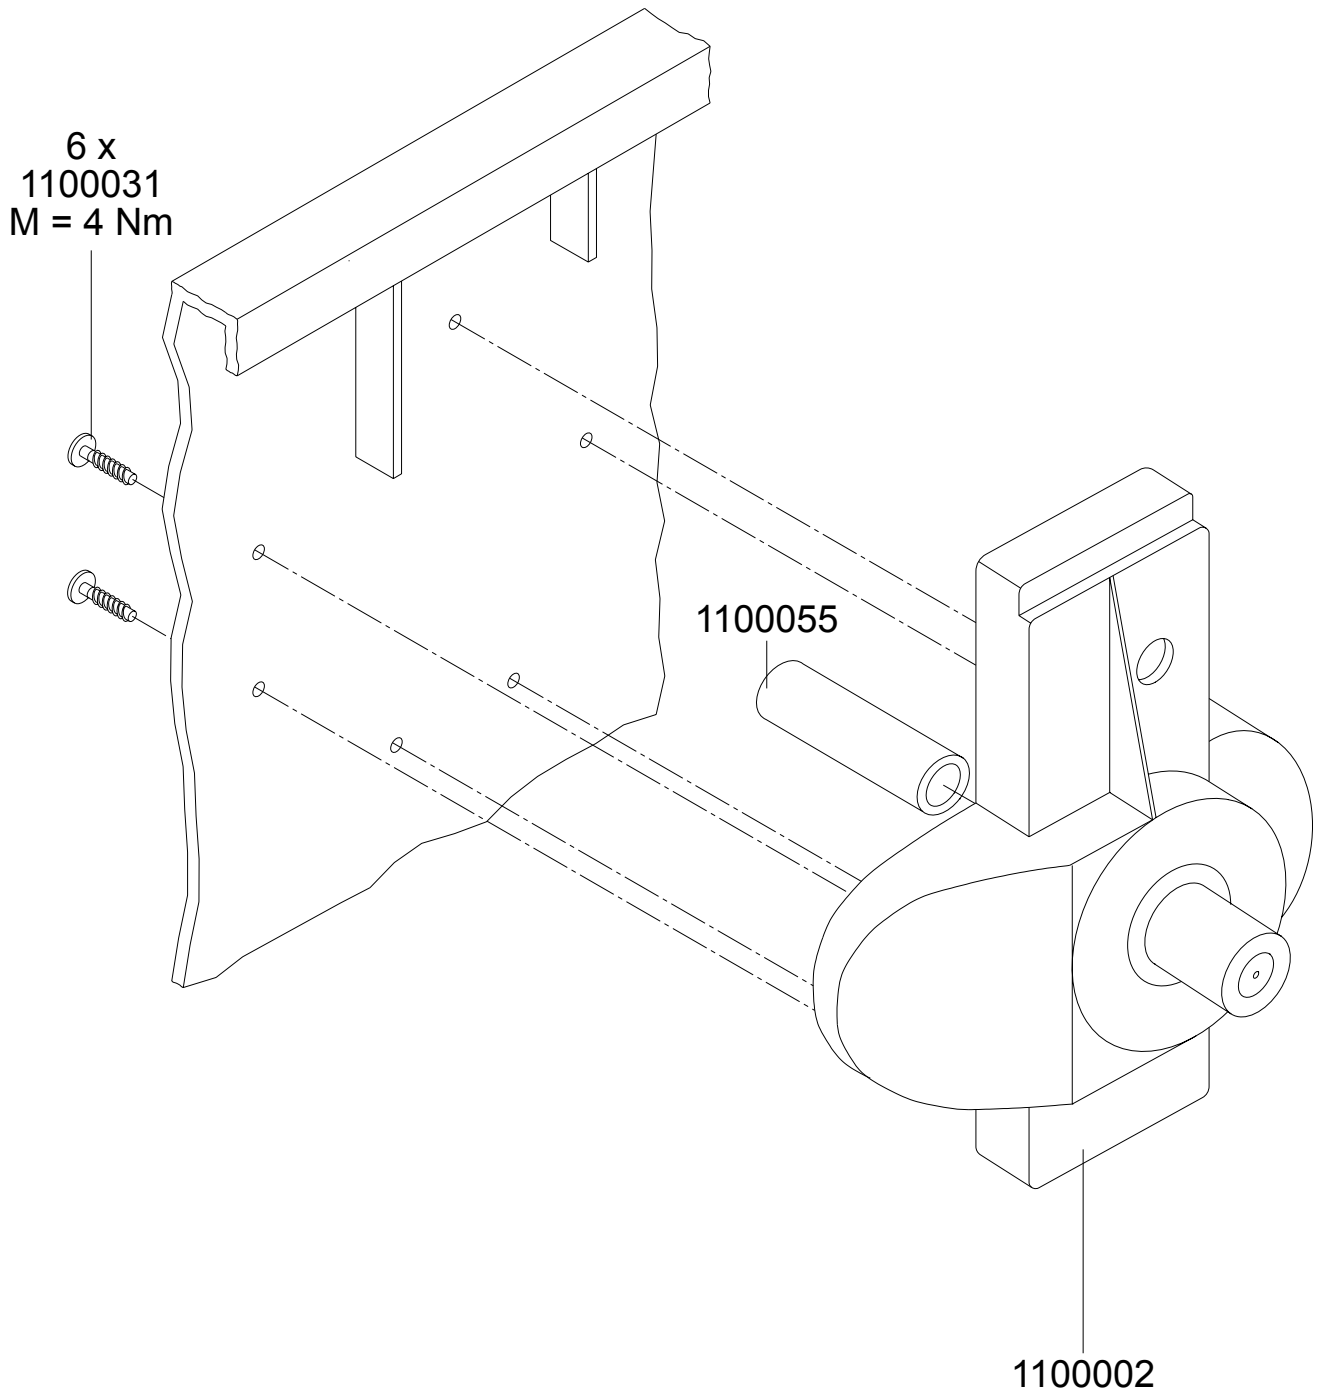

# Lifting trunnions, right

- 1100002 Lifting trunnion, right
- 1100055 Lifting trunnion insert
- 1100031 Screw 7x30

## Lifting Trunnions, left

- 1100001 Lifting trunnion, left
- 1100055 Lifting trunnion insert
- 1100031 Screw 7x30

# Lid Bearing

- 1100014 Washer
- 1100015 Cover
- 1100016 Spring holder
- 1100017 Lid Bearing
- 1100032 Srew 7x20
- 1100033 Screw 6x16
- 1100067 Spring left
- 1100068 Spring right