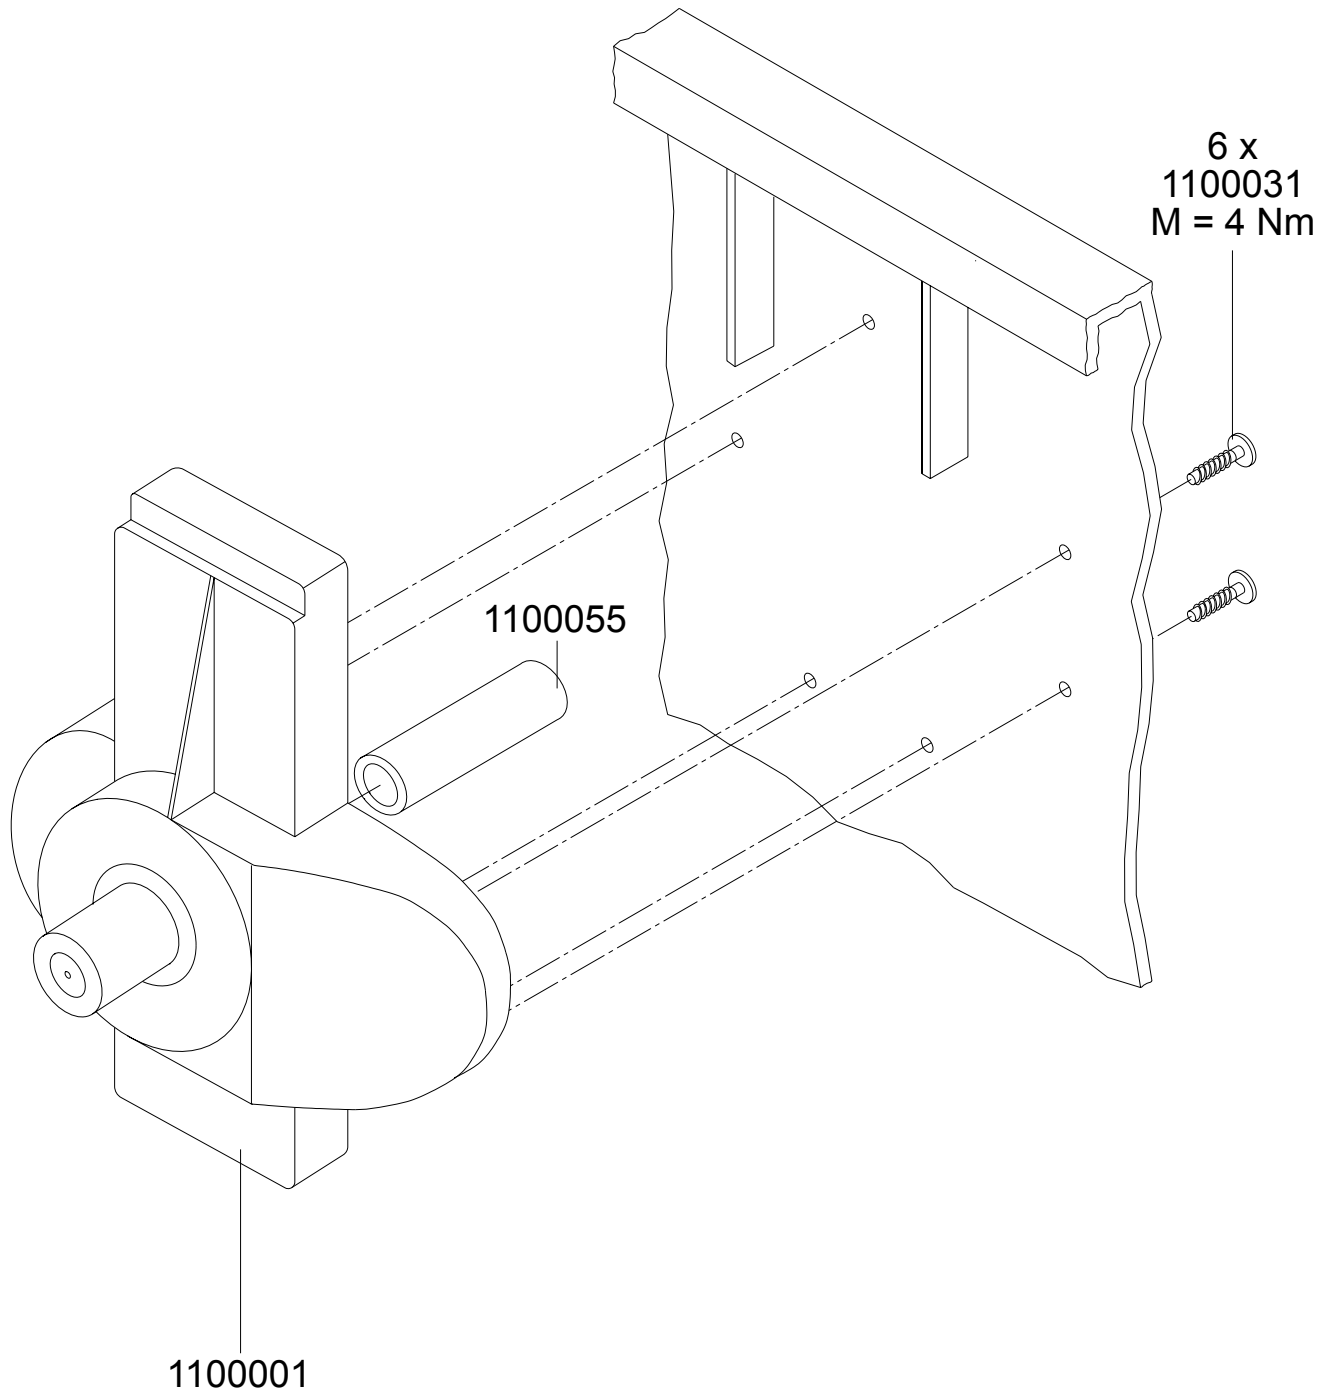

# Lifting trunnions, right

- 1100002 Lifting trunnion, right
- 1100055 Lifting trunnion insert
- 1100031 Screw 7x30

## Lifting Trunnions, left

- 1100001 Lifting trunnion, left
- 1100055 Lifting trunnion insert
- 1100031 Screw 7x30

# Lid Bearing

- 1100014 Washer
- 1100015 Cover
- 1100016 Spring holder
- 1100017 Lid Bearing
- 1100032 Srew 7x20
- 1100033 Screw 6x16
- 1100067 Spring left
- 1100068 Spring right

# Wheels

- 1100030 Screw 10x40
- 1100041 Wheel without brake
- 1100046 Wheel with brake