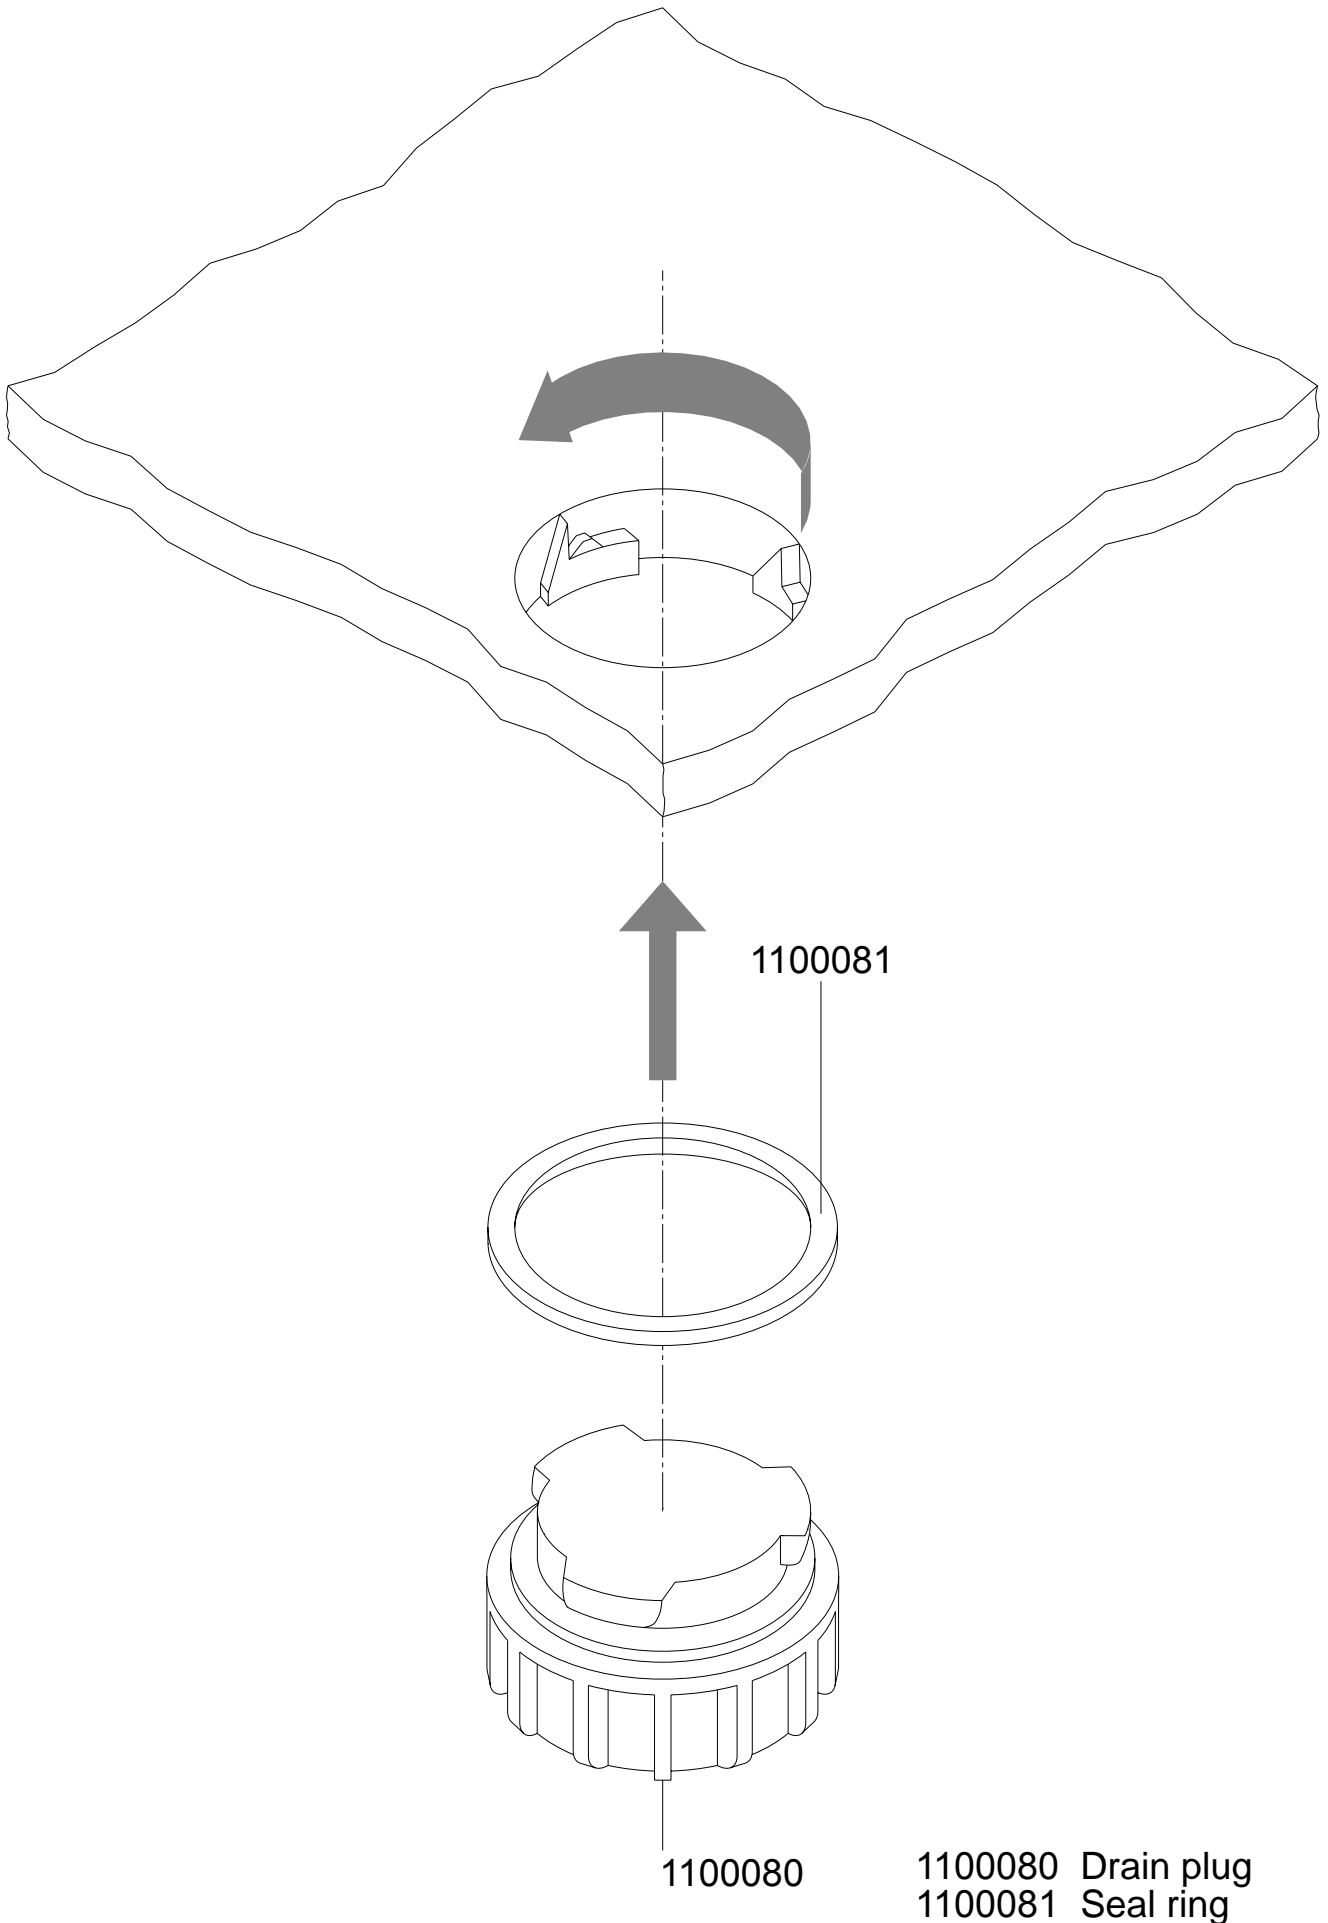

# Lid Bearing

- 1100014 Washer
- 1100015 Cover
- 1100016 Spring holder
- 1100017 Lid Bearing
- 1100032 Srew 7x20
- 1100033 Screw 6x16
- 1100067 Spring left
- 1100068 Spring right

# Spring

1100061

2 x  
1100033  
M = 2 Nm

1100033 Screw 6x16  
1100061 Lid Spring

# Bottom Fastening

# Wheels

- 1100030 Screw 10x40
- 1100041 Wheel without brake
- 1100046 Wheel with brake