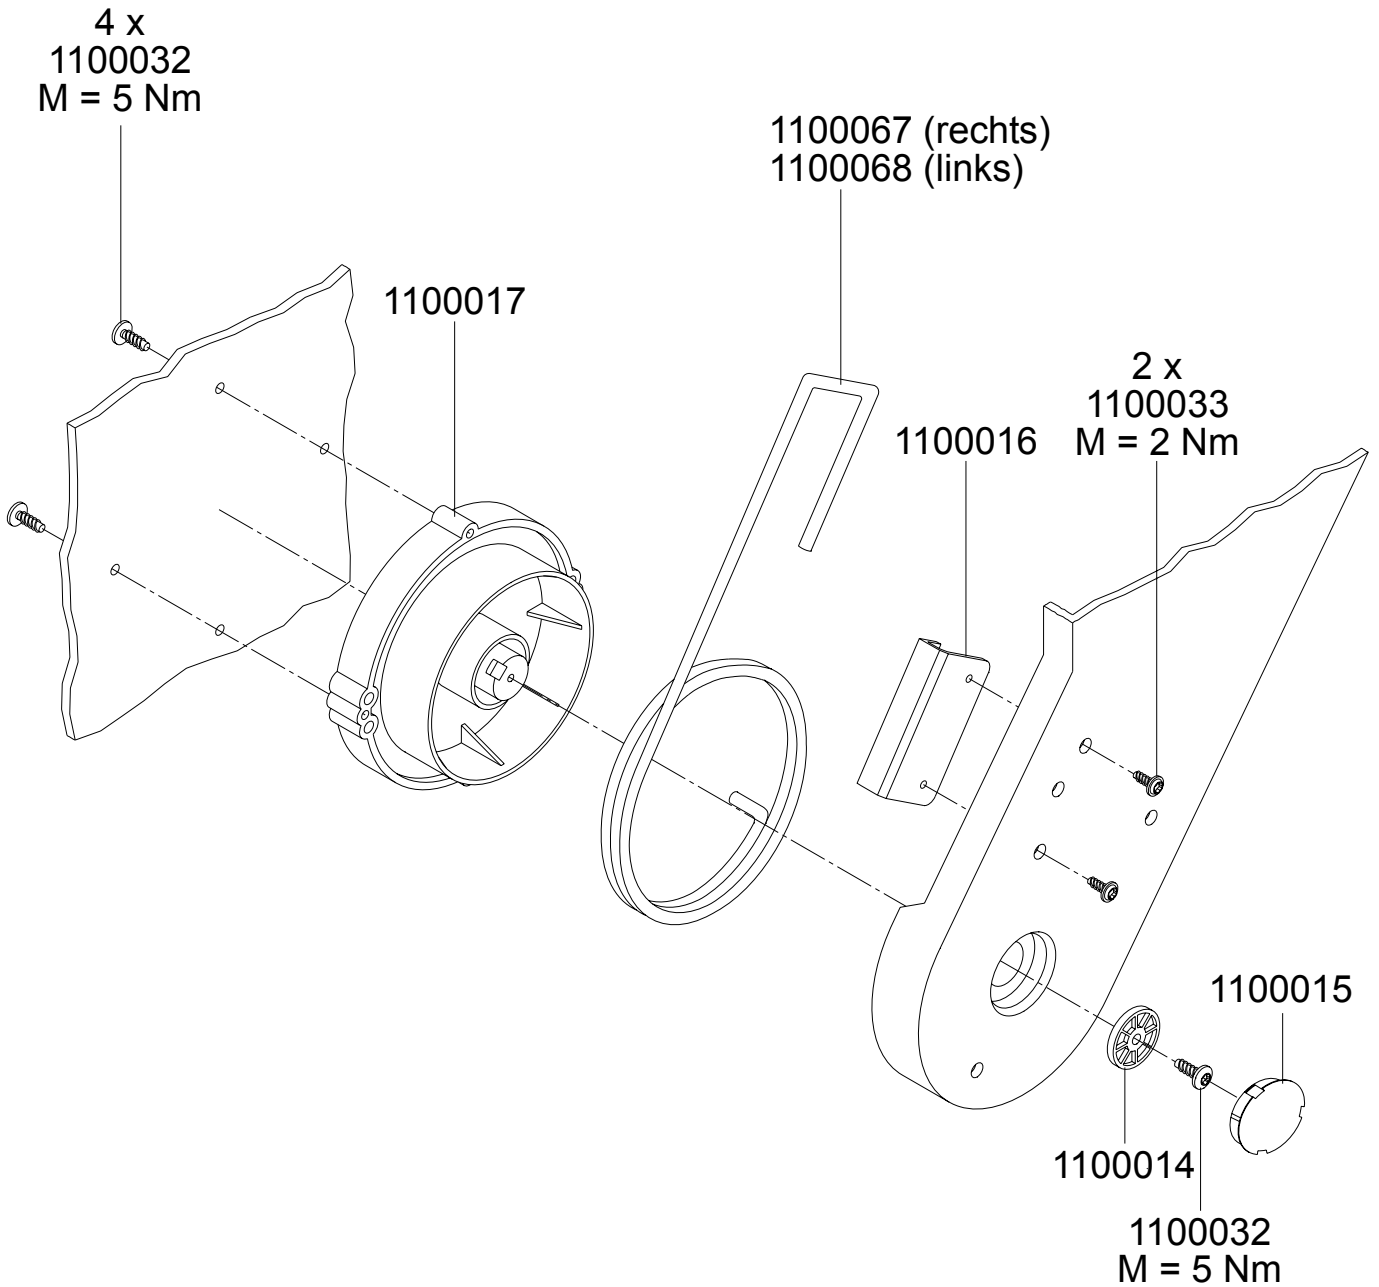

# Lifting trunnions, right

- 1100002 Lifting trunnion, right
- 1100055 Lifting trunnion insert
- 1100031 Screw 7x30

## Lifting Trunnions, left

- 1100001 Lifting trunnion, left
- 1100055 Lifting trunnion insert
- 1100031 Screw 7x30

# Lid Bearing

- 1100014 Washer
- 1100015 Cover
- 1100016 Spring holder
- 1100017 Lid Bearing
- 1100032 Srew 7x20
- 1100033 Screw 6x16
- 1100067 Spring left
- 1100068 Spring right