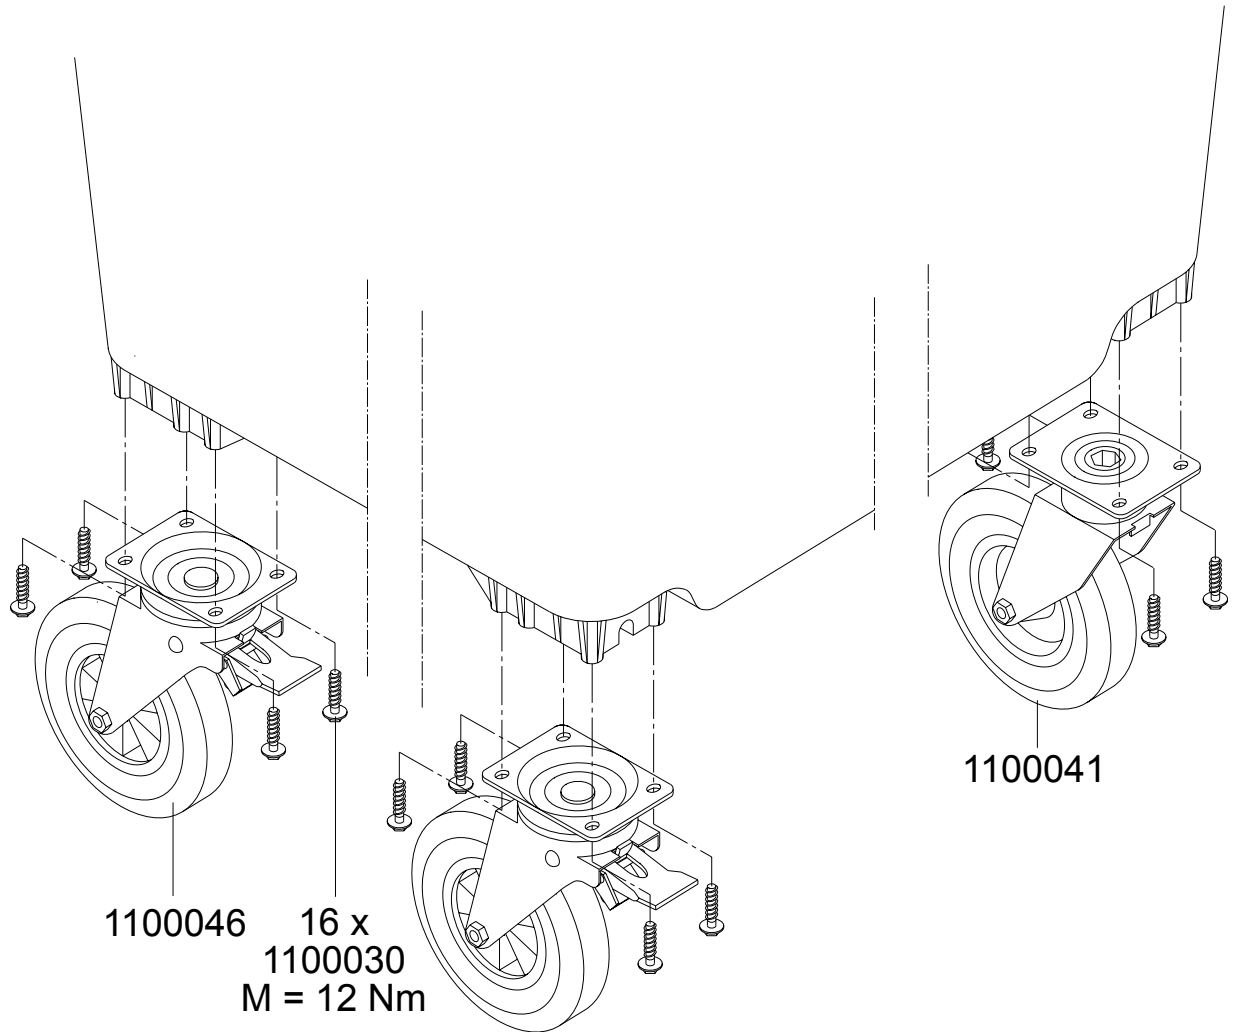

# Lid Bearing

- 1100014 Washer
- 1100015 Cover
- 1100016 Spring holder
- 1100017 Lid Bearing
- 1100032 Srew 7x20
- 1100033 Screw 6x16
- 1100067 Spring left
- 1100068 Spring right

# Spring

1100061

2 x  
1100033  
M = 2 Nm

1100033 Screw 6x16  
1100061 Lid Spring

# Bottom Fastening

# Wheels

- 1100030 Screw 10x40
- 1100041 Wheel without brake
- 1100046 Wheel with brake