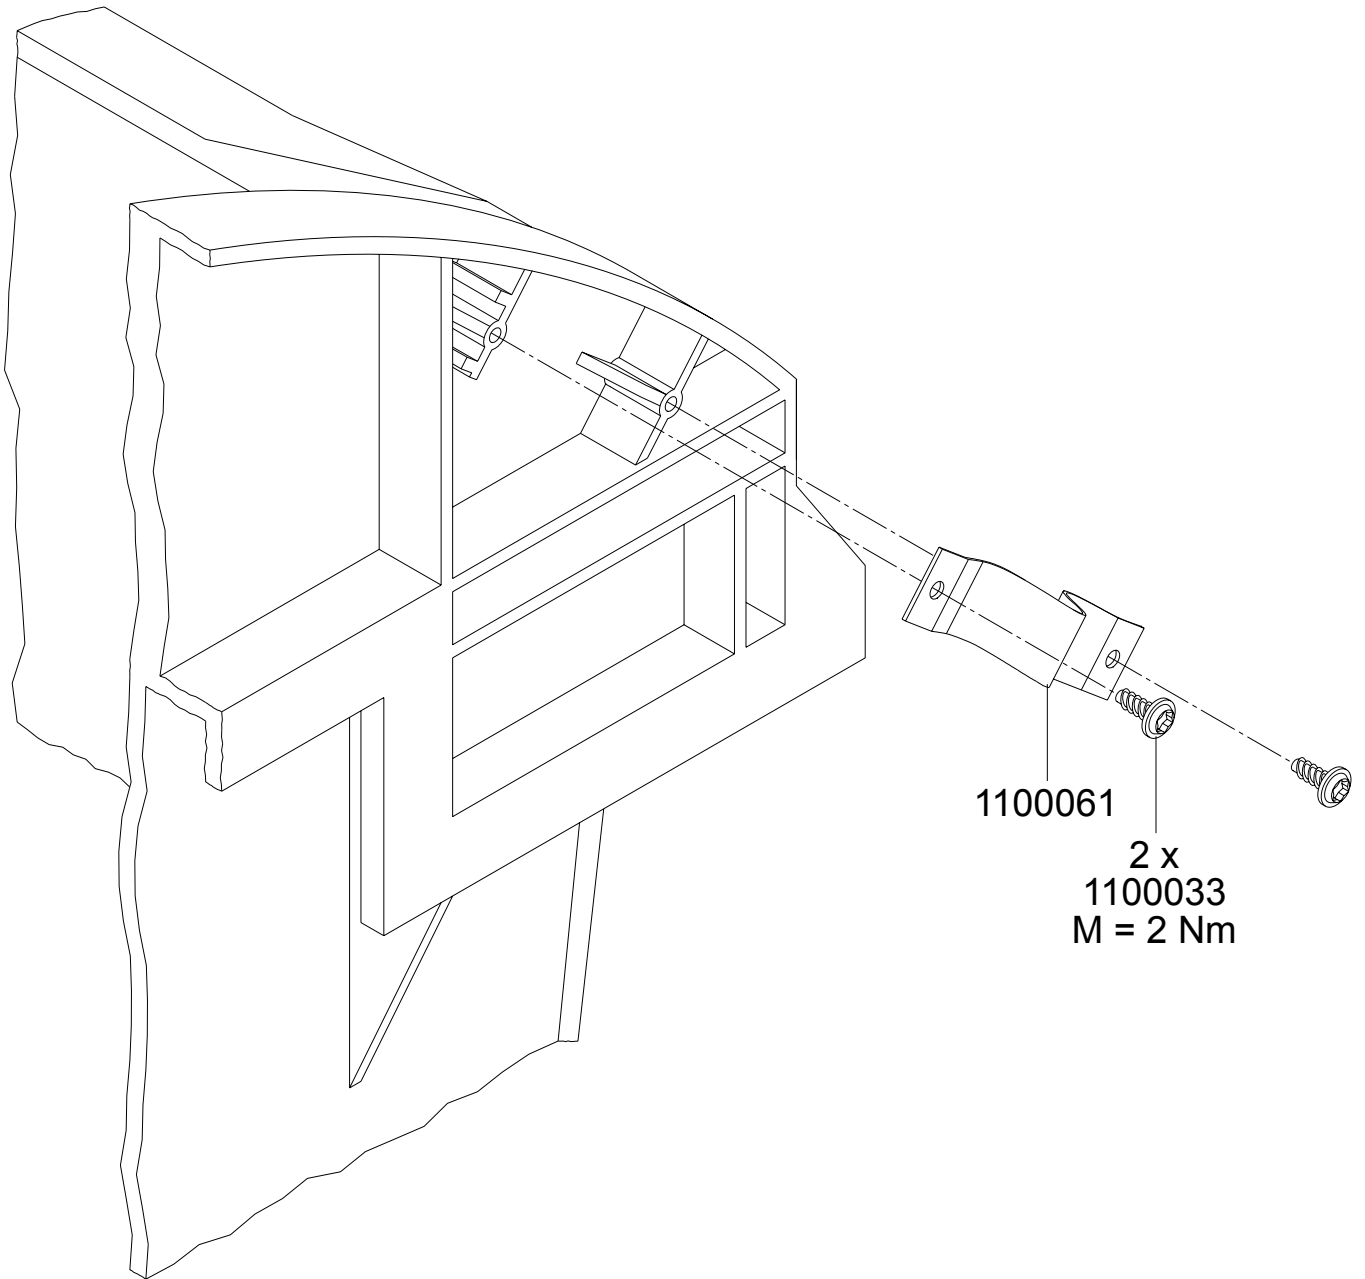

Spring

1100061

2 x
1100033
M = 2 Nm

1100033 Screw 6x16
1100061 Lid Spring