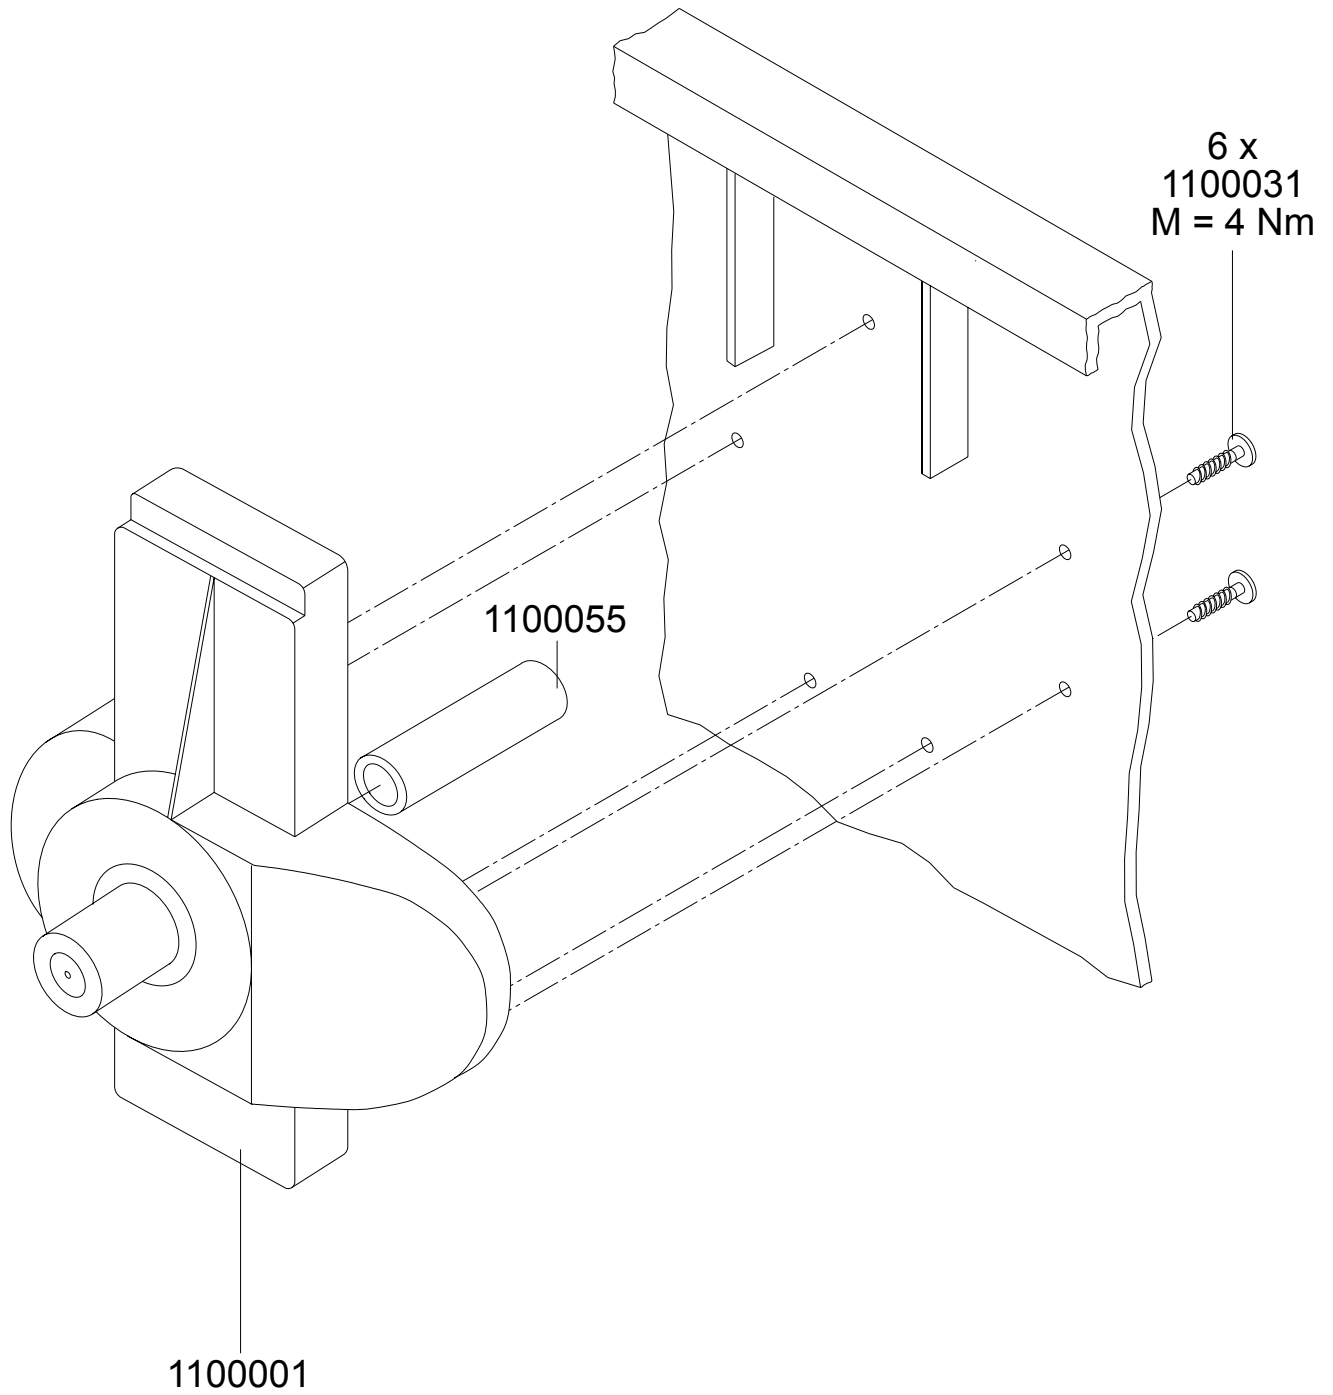

Wheelie Bins

Assembly Manual

MGB 1100 Flat Lid

Weber GmbH & Co.KG, Bergische Straße 10-14, D - 42781 Haan
Tel: +49/2129/9362-0 Fax: +49/2129/9362-30

Lifting Trunnions, left

- 1100001 Lifting trunnions left
- 1100055 Lifting trunnion insert
- 1100031 Screw 7x30

Lifting Trunnions, right

- 1100002 Lifting trunnions, right
- 1100055 Lifting trunnion insert
- 1100031 Screw 7x30

Lid

- 1000025 Lid hinge
- 1000026 Lid pin
- 1100032 Screw 7x20

Bottom Fastening

Wheels

- 1100030 Screw 10x40
- 1100041 wheel without brake
- 1100046 wheel with brake