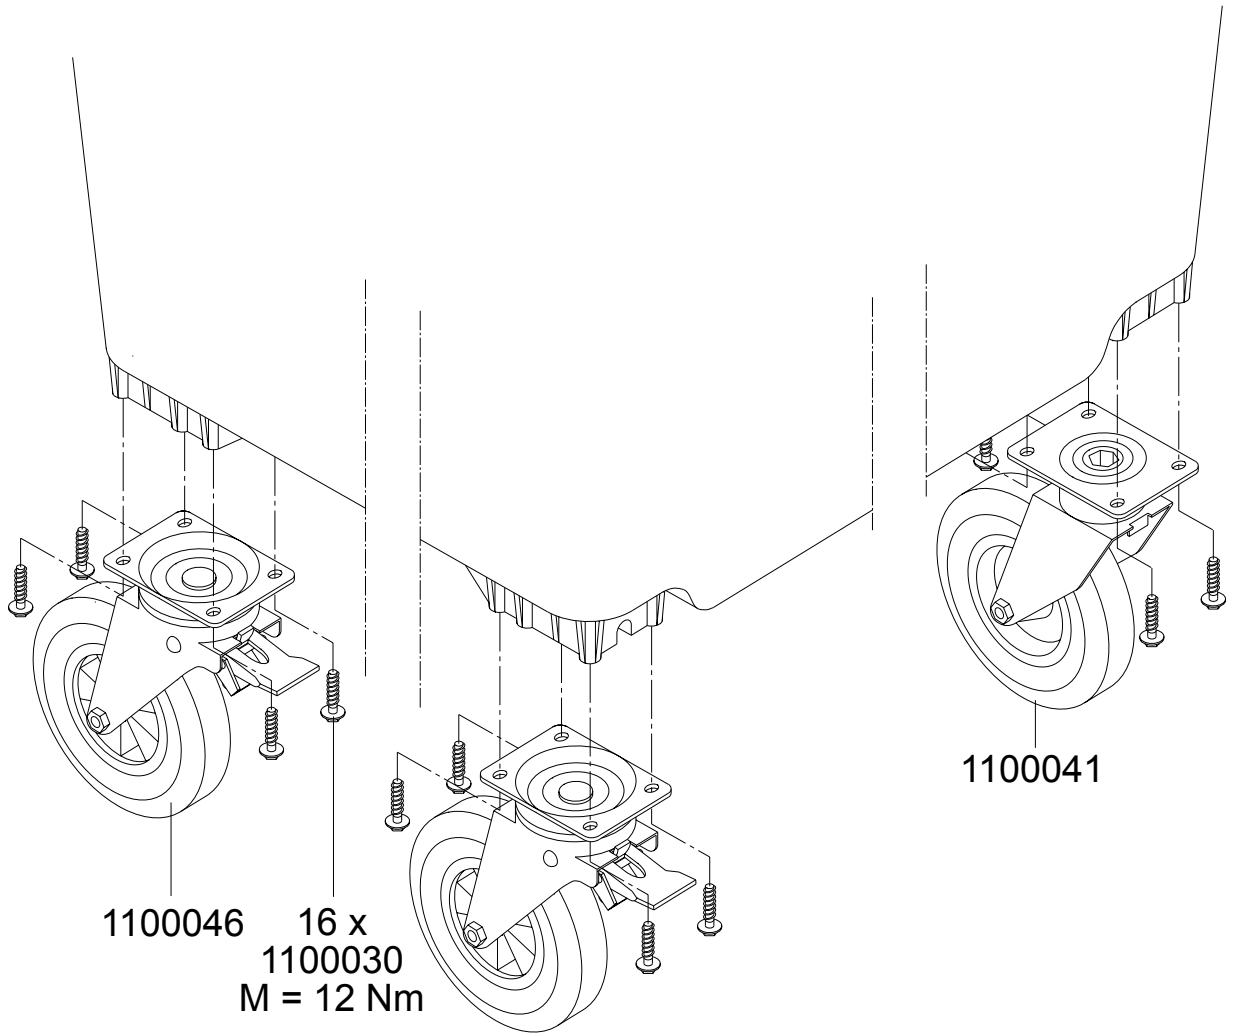

Wheelie Bins

Assembly Manual

MGB 1100 Flat Lid

Weber GmbH & Co.KG, Bergische Straße 10-14, D - 42781 Haan
Tel: +49/2129/9362-0 Fax: +49/2129/9362-30

Lifting Trunnions, left

- 1100001 Lifting trunnions left
- 1100055 Lifting trunnion insert
- 1100031 Screw 7x30

Lifting Trunnions, right

- 1100002 Lifting trunnions, right
- 1100055 Lifting trunnion insert
- 1100031 Screw 7x30

Lid

- 1000025 Lid hinge
- 1000026 Lid pin
- 1100032 Screw 7x20

Bottom Fastening

Wheels

- 1100030 Screw 10x40
- 1100041 wheel without brake
- 1100046 wheel with brake