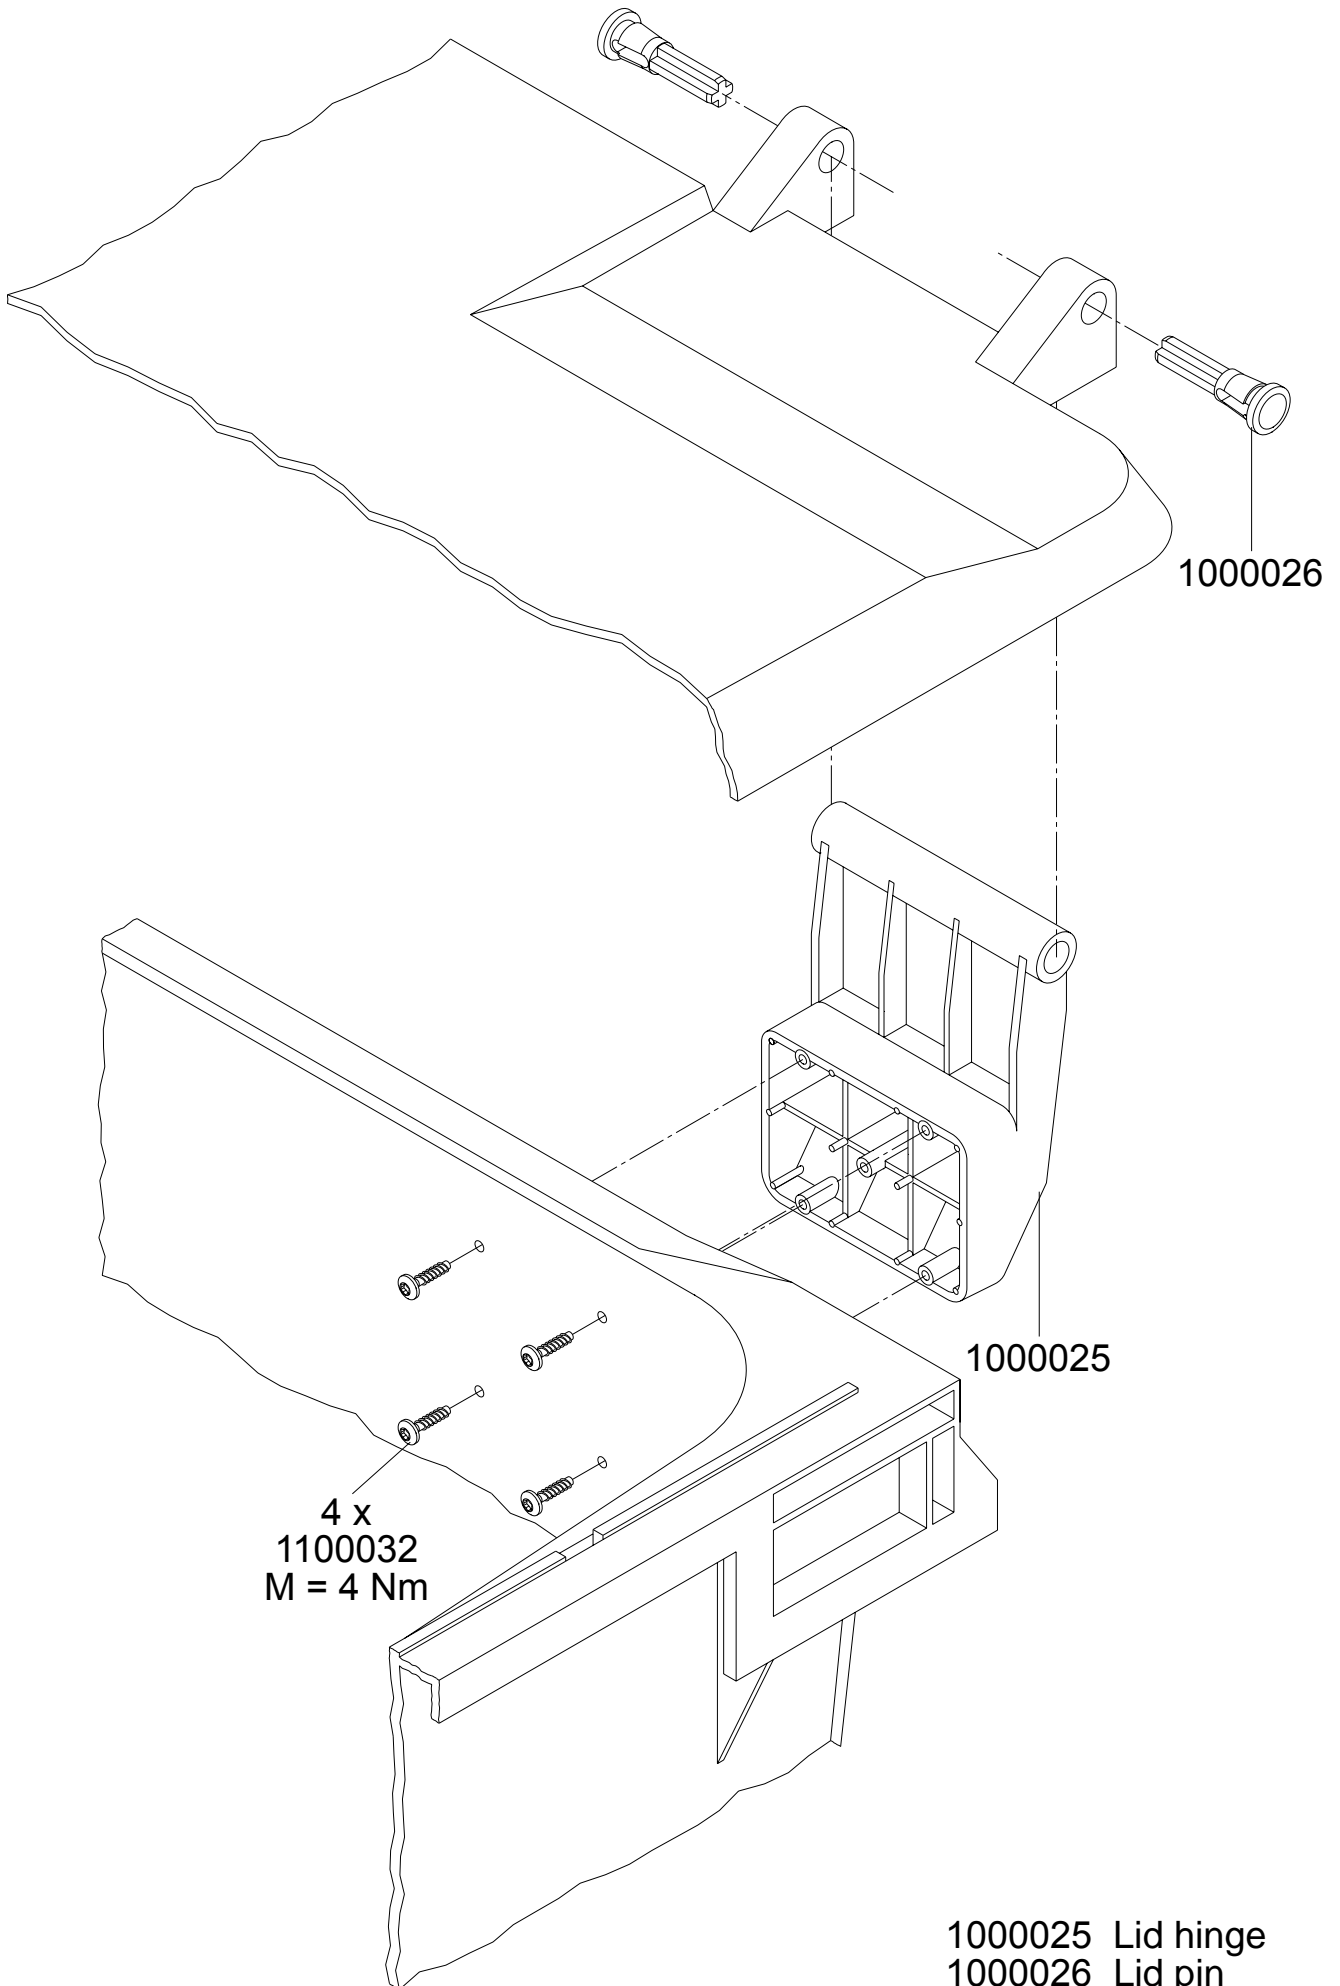

Wheelie Bins

Assembly Manual

MGB 1100 Flat Lid

Weber GmbH & Co.KG, Bergische Straße 10-14, D - 42781 Haan
Tel: +49/2129/9362-0 Fax: +49/2129/9362-30

Lifting Trunnions, left

- 1100001 Lifting trunnions left
- 1100055 Lifting trunnion insert
- 1100031 Screw 7x30

Lifting Trunnions, right

- 1100002 Lifting trunnions, right
- 1100055 Lifting trunnion insert
- 1100031 Screw 7x30

Lid

- 1000025 Lid hinge
- 1000026 Lid pin
- 1100032 Screw 7x20

Bottom Fastening

Wheels

- 1100030 Screw 10x40
- 1100041 wheel without brake
- 1100046 wheel with brake