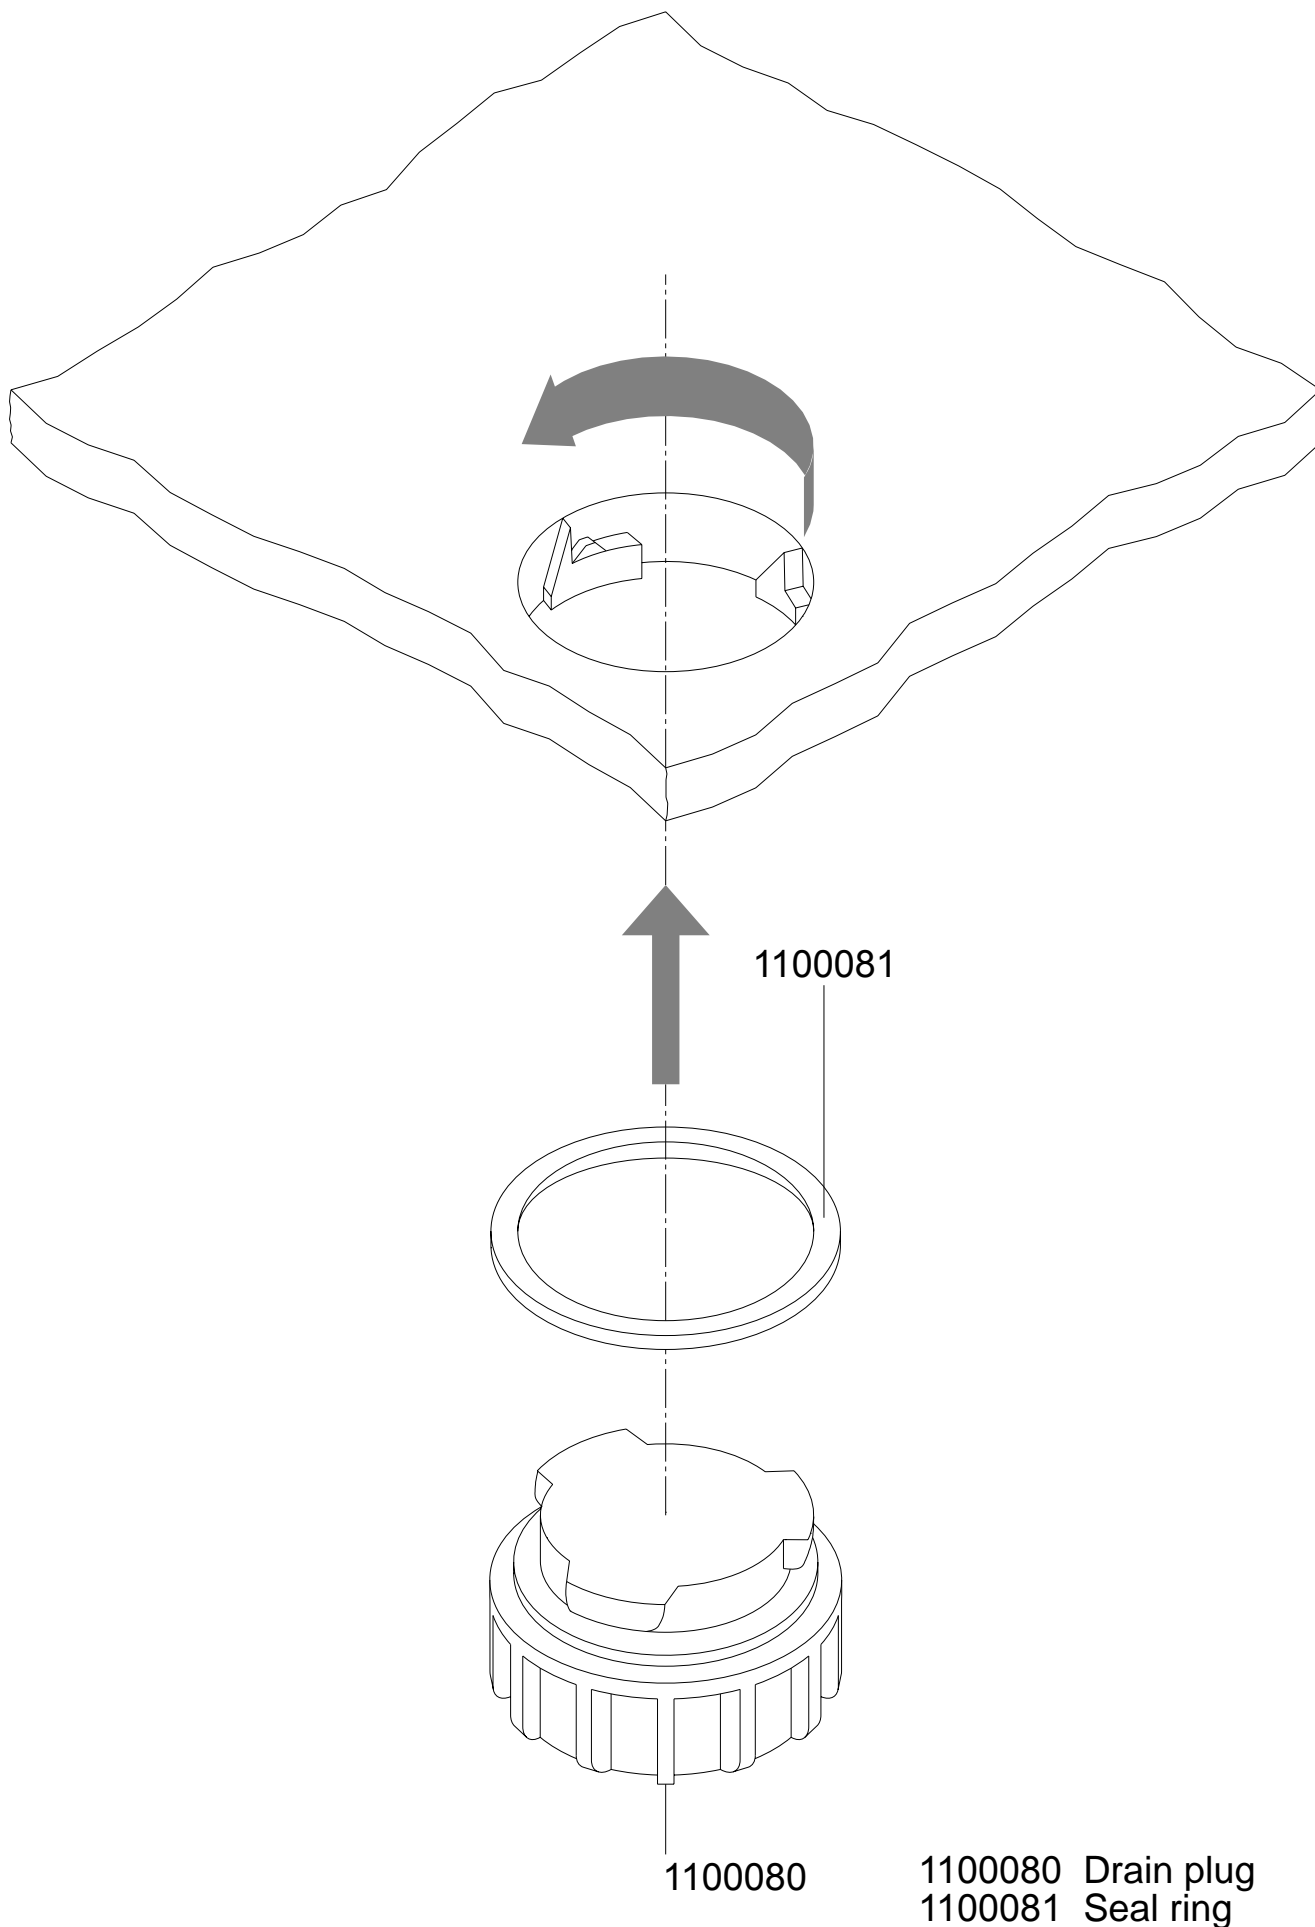

Lifting Trunnions, right

- 1100002 Lifting trunnions, right
- 1100055 Lifting trunnion insert
- 1100031 Screw 7x30

Lid

- 1000025 Lid hinge
- 1000026 Lid pin
- 1100032 Screw 7x20

Bottom Fastening

Wheels

- 1100030 Screw 10x40
- 1100041 wheel without brake
- 1100046 wheel with brake