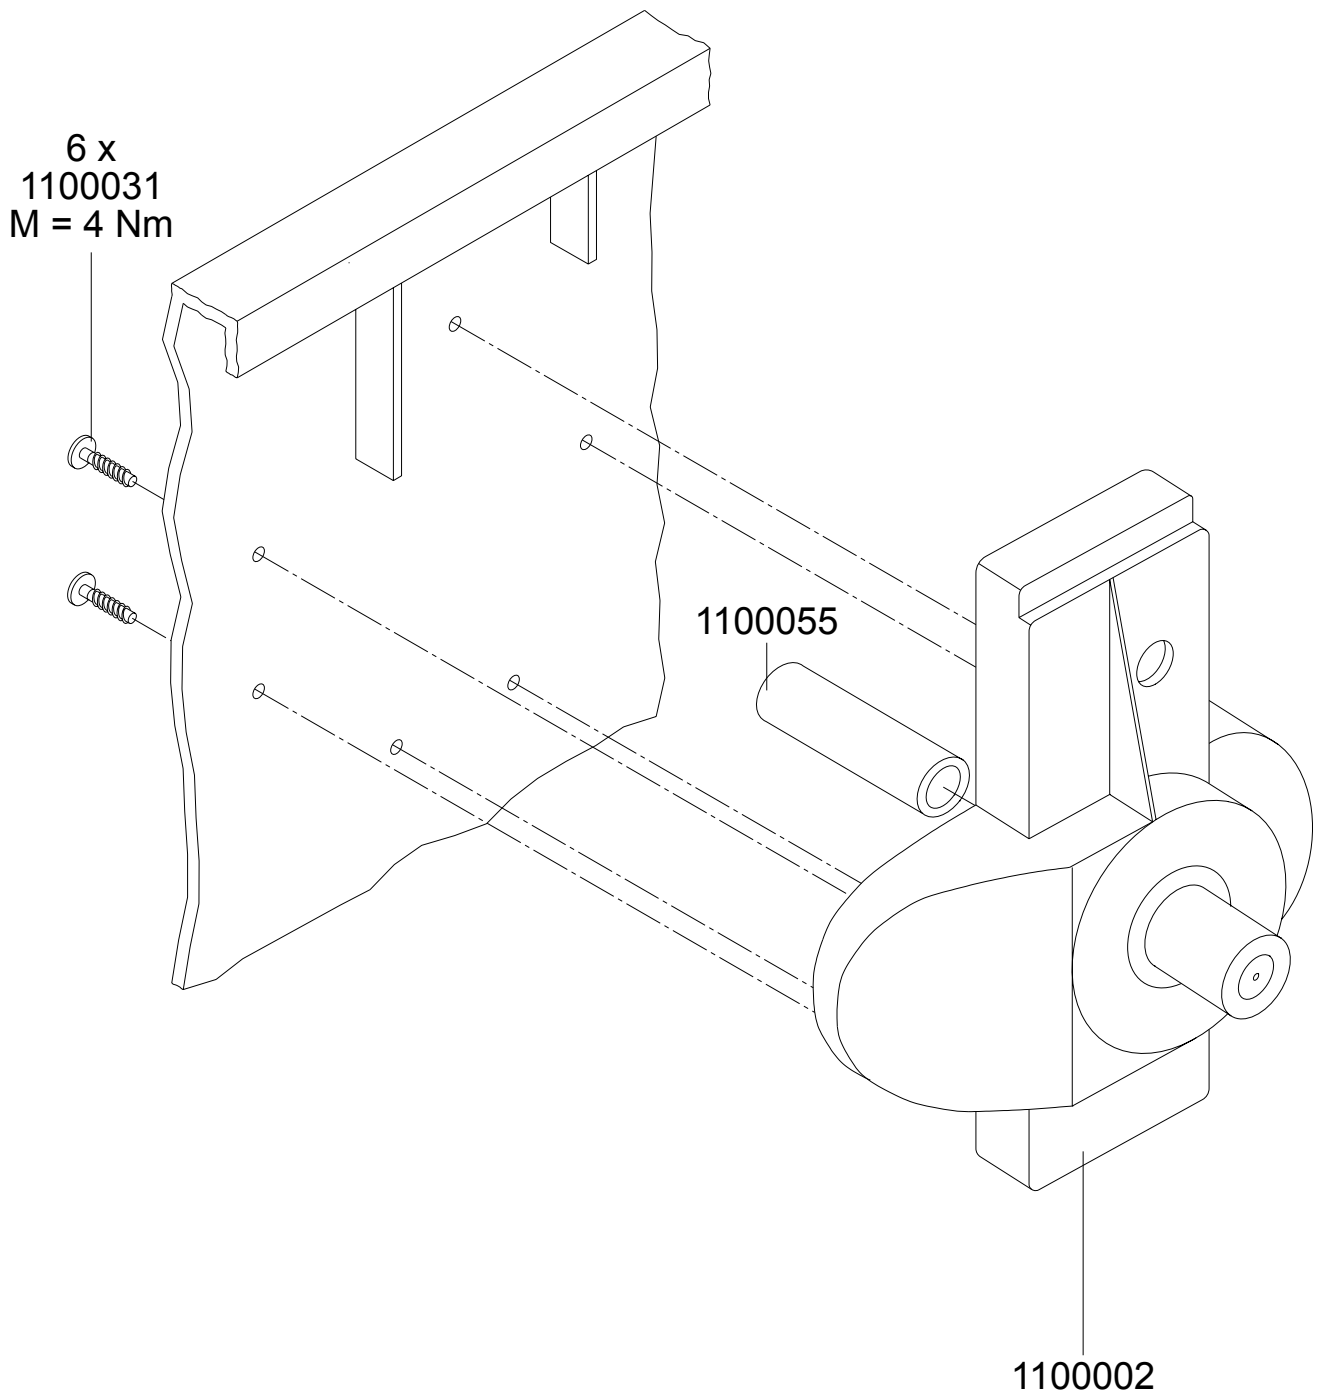

Wheelie Bins

Assembly Manual

MGB 1100 Flat Lid

Weber GmbH & Co.KG, Bergische Straße 10-14, D - 42781 Haan
Tel: +49/2129/9362-0 Fax: +49/2129/9362-30

Lifting Trunnions, left

- 1100001 Lifting trunnions left
- 1100055 Lifting trunnion insert
- 1100031 Screw 7x30

Lifting Trunnions, right

- 1100002 Lifting trunnions, right
- 1100055 Lifting trunnion insert
- 1100031 Screw 7x30

Lid

- 1000025 Lid hinge
- 1000026 Lid pin
- 1100032 Screw 7x20

Bottom Fastening

Wheels

- 1100030 Screw 10x40
- 1100041 wheel without brake
- 1100046 wheel with brake