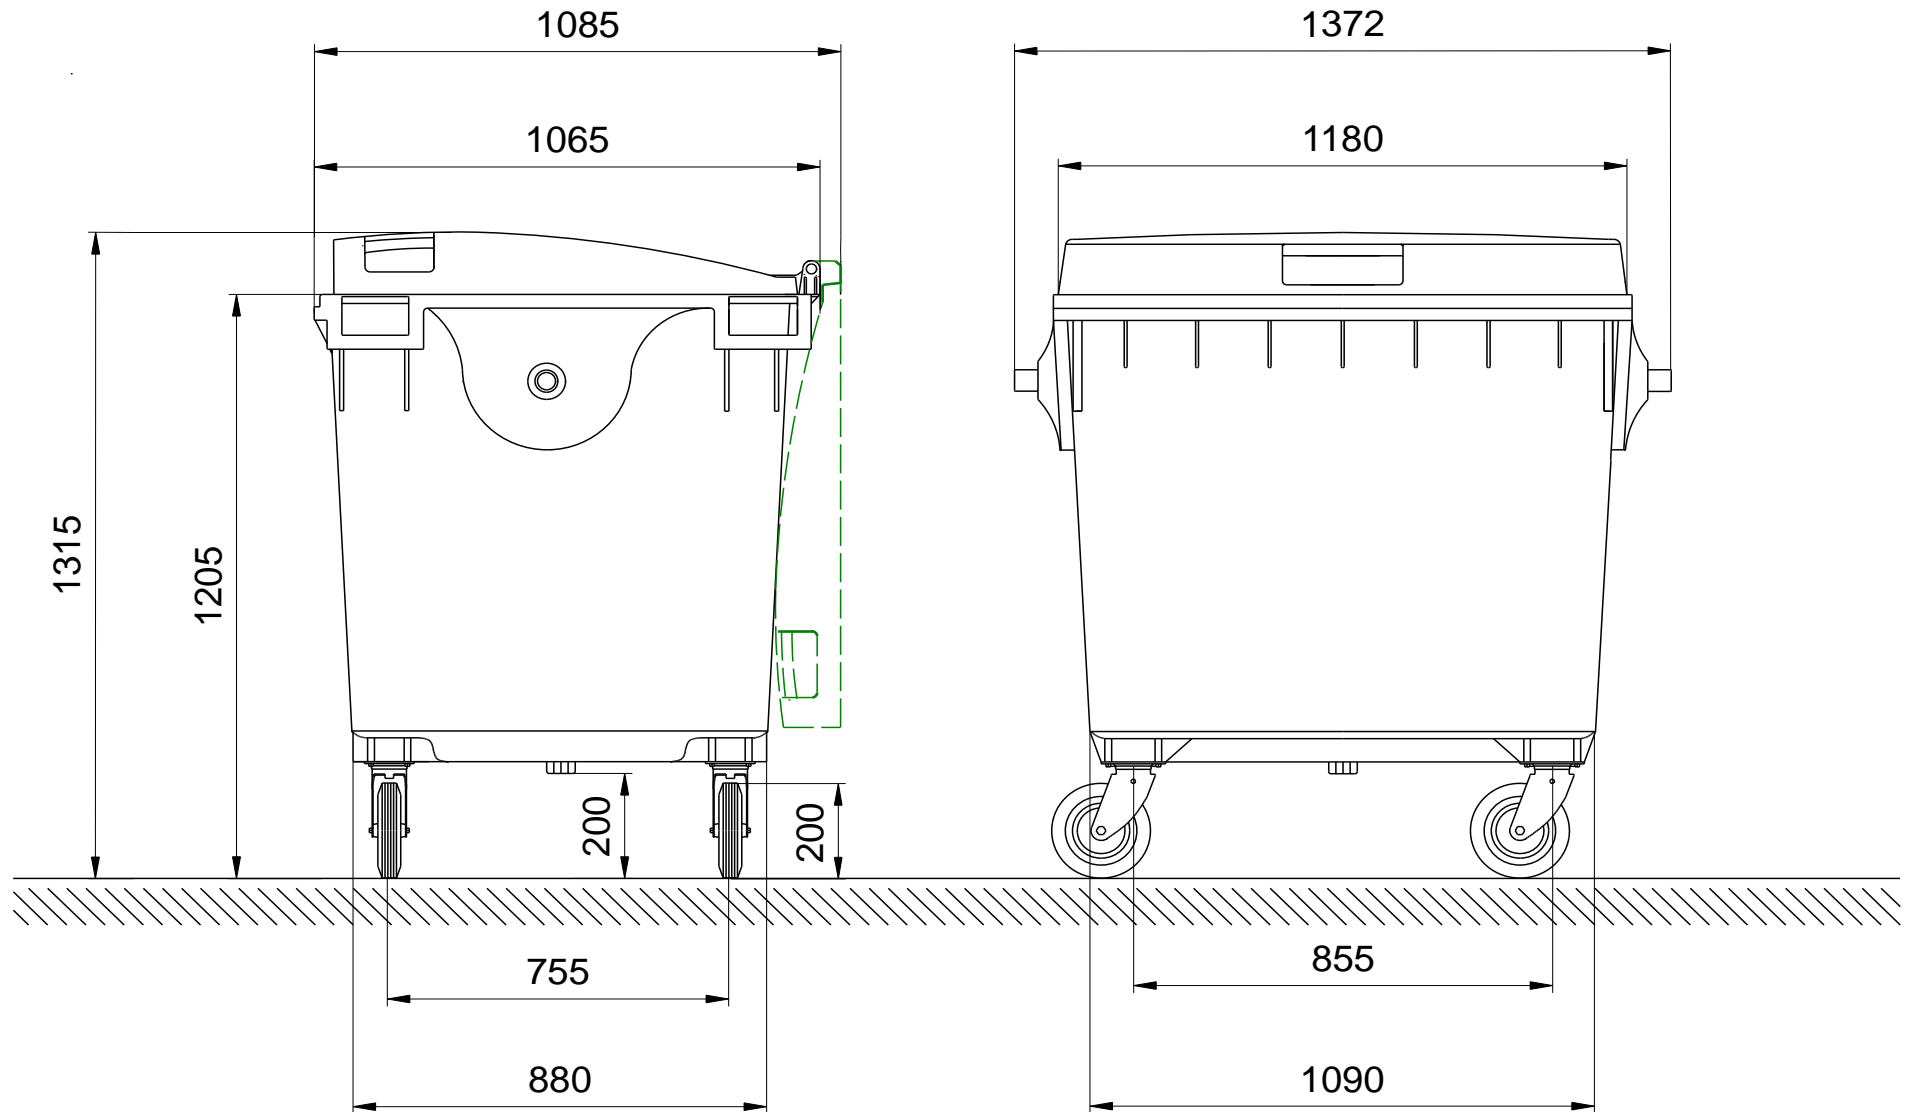

Wheelie Bin from Manufacturer Weber

Dimensions of the 1100 Litre Flat Lid: Sizes and Measures

Wheelie Bin 1100 Litre Flat Lid
Sizes, Measures, Dimensions: Height 1315 mm: Width 1372 mm: Depth 1065 mm
We reserve the right to make any dimensional and constructional alterations at any time.
Dimensions can vary slightly after manufacture.