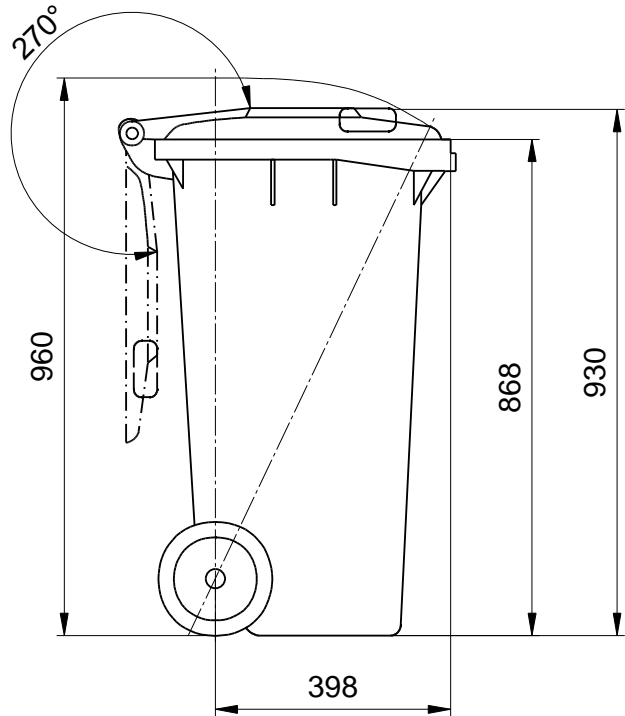

## Dimensions of the 120 Litre: Sizes and Measures

Waste Recycling Bins MGB 120 Litre  
Sizes, Measures, Dimensions:  
Height 930 mm; Width 475 mm; Depth 545 mm

We reserve the right to make any dimensional and constructional alterations at any time.  
Dimensions can vary slightly after manufacture.