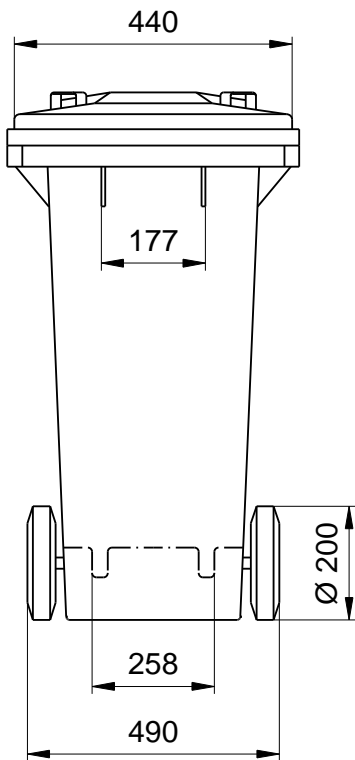

## Dimensions of the 120 Litre: Sizes and Measures

Waste Recycling Bins MGB 120 Litre  
Sizes, Measures, Dimensions:  
Height 930 mm; Width 475 mm; Depth 545 mm

We reserve the right to make any dimensional and constructional alterations at any time.  
Dimensions can vary slightly after manufacture.