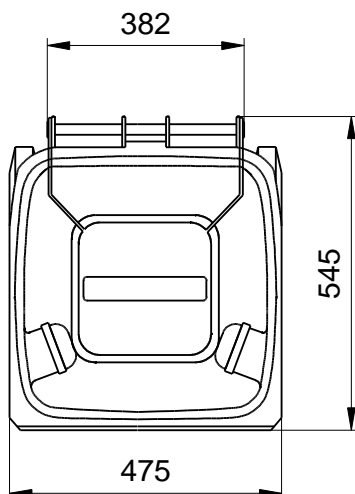

## Dimensions of the 120 Litre: Sizes and Measures

Waste Recycling Bins MGB 120 Litre  
Sizes, Measures, Dimensions:  
Height 930 mm; Width 475 mm; Depth 545 mm

We reserve the right to make any dimensional and constructional alterations at any time.  
Dimensions can vary slightly after manufacture.