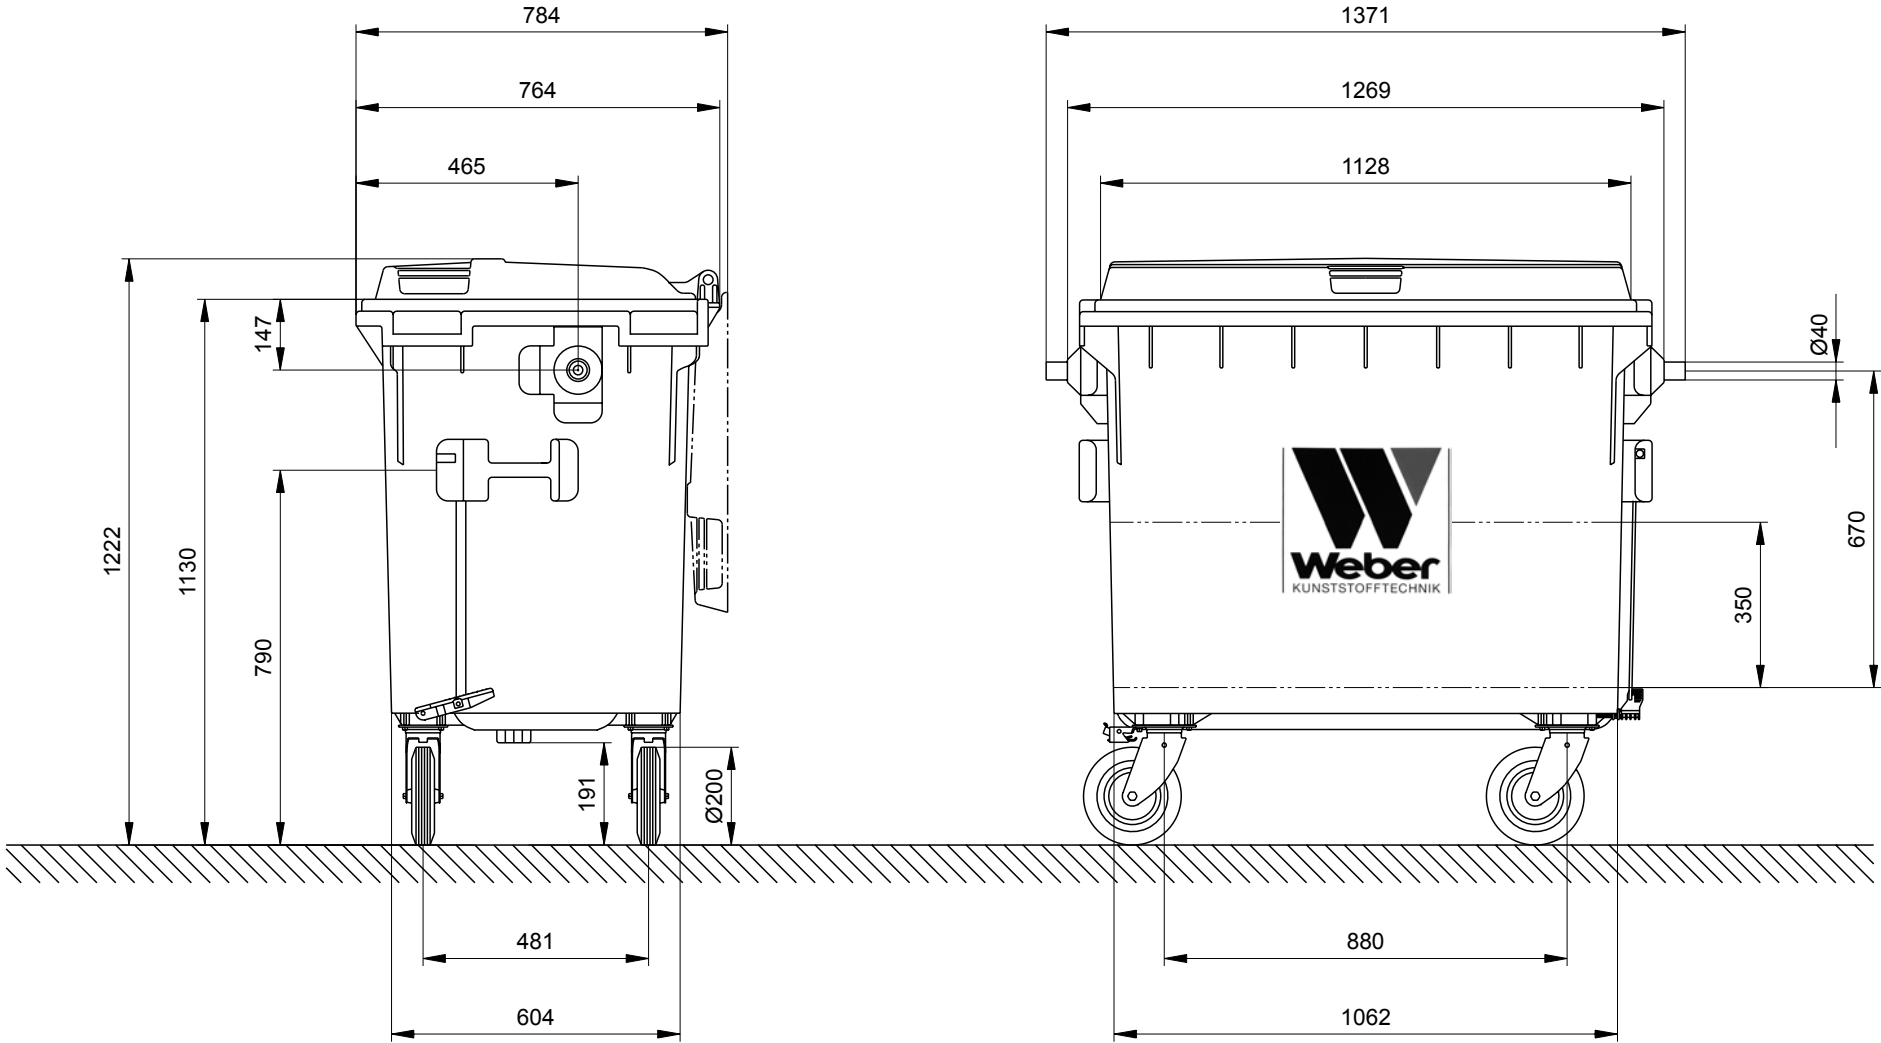

Waste Container from Weber Dimensions of the 660 Litre: Sizes and Measures

Waste Container MGB 660 Litre

Sizes, Measures, Dimensions: Height 1222 mm: Width 1371 mm: Depth 764 mm

We reserve the right to make any dimensional and constructional alterations at any time. Dimensions can vary slightly after manufacture.