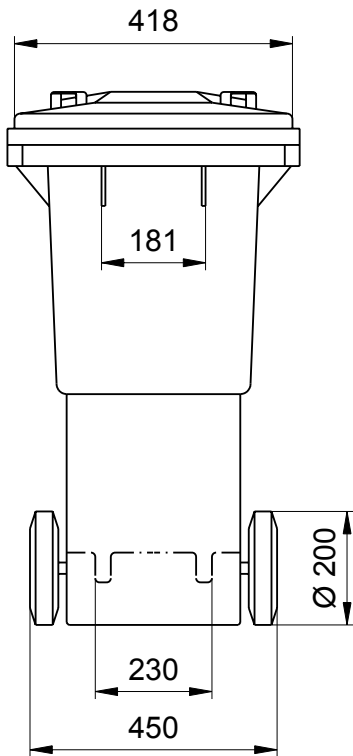

Waste Container from Weber

Dimensions of the 60 Litre: Sizes and Measures

Waste container MGB 60 Litre

Sizes and Measures:

Height 935 mm; Width 445 mm; Depth 520 mm

We reserve the right to make any dimensional and constructional alterations at any time. Dimensions can vary slightly after manufacture.