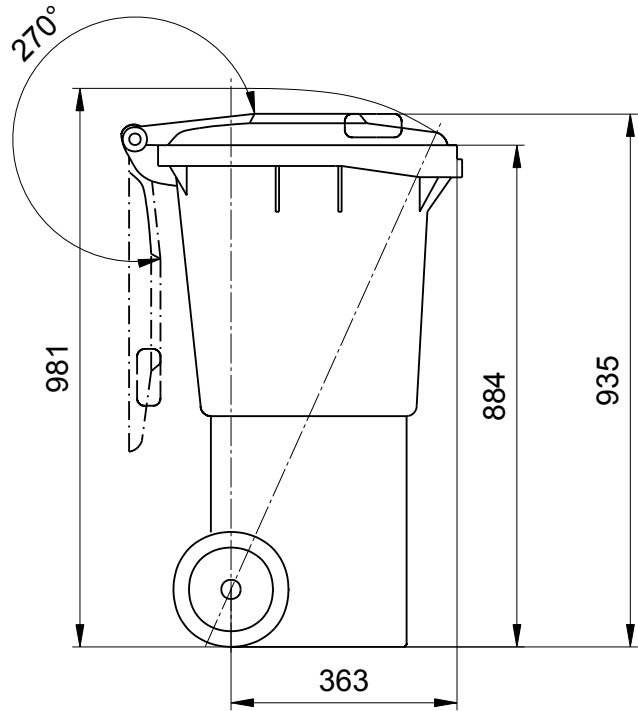

Waste Container from Weber

Dimensions of the 60 Litre: Sizes and Measures

Waste container MGB 60 Litre

Sizes and Measures:

Height 935 mm; Width 445 mm; Depth 520 mm

We reserve the right to make any dimensional and constructional alterations at any time. Dimensions can vary slightly after manufacture.