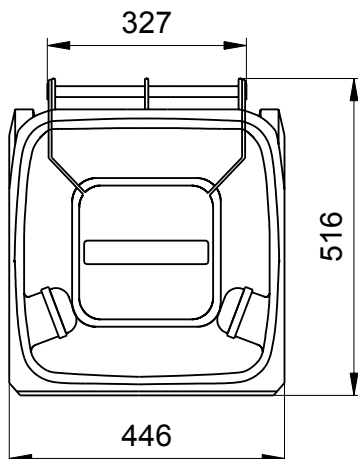

Waste Container from Weber

Dimensions of the 60 Litre: Sizes and Measures

Waste container MGB 60 Litre

Sizes and Measures:

Height 935 mm; Width 445 mm; Depth 520 mm

We reserve the right to make any dimensional and constructional alterations at any time. Dimensions can vary slightly after manufacture.