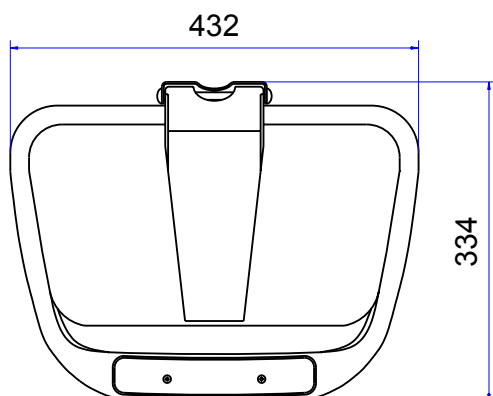

Waste Container from Weber

Dimensions of the 50 Litre (Litter Bins):

Sizes and Measures

Waste Container 50 Litre
Sizes, Measures, Dimensions:
Height 745 mm; Width 432 mm; Depth 334 mm

We reserve the right to make any dimensional and constructional alterations at any time. Dimensions can vary slightly after manufacture.