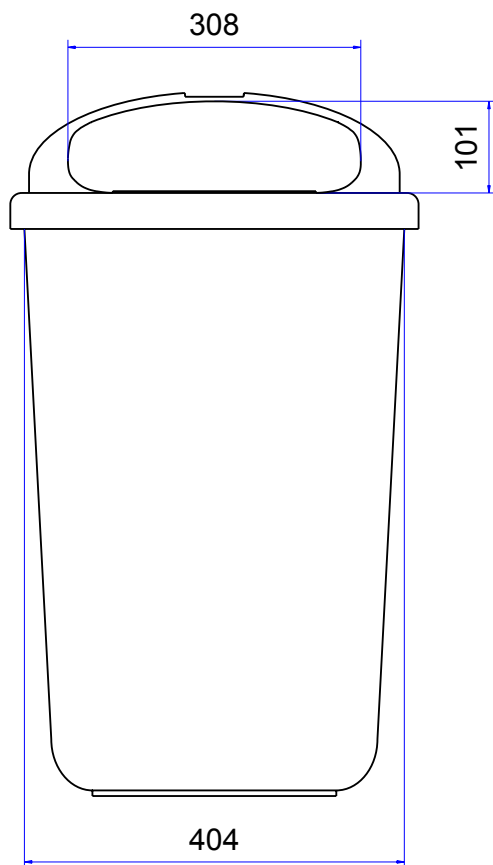

Waste Container from Weber

Dimensions of the 50 Litre (Litter Bins):

Sizes and Measures

Waste Container 50 Litre
Sizes, Measures, Dimensions:
Height 745 mm; Width 432 mm; Depth 334 mm

We reserve the right to make any dimensional and constructional alterations at any time. Dimensions can vary slightly after manufacture.