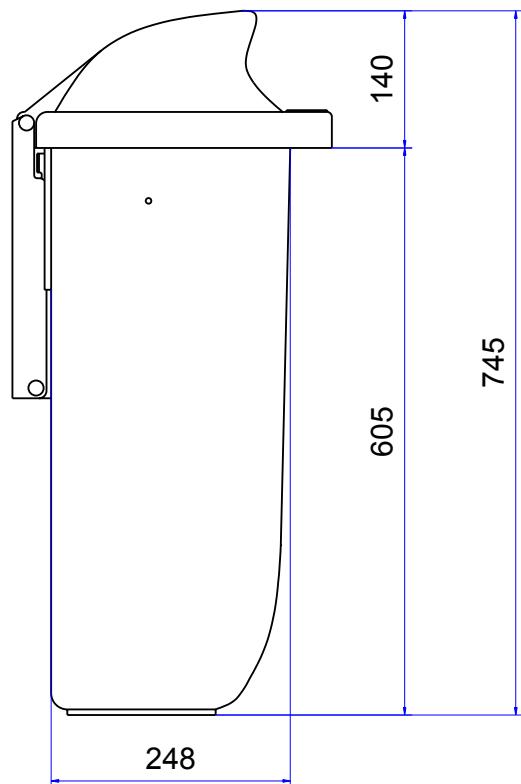

Waste Container from Weber

Dimensions of the 50 Litre (Litter Bins):

Sizes and Measures

Waste Container 50 Litre
Sizes, Measures, Dimensions:
Height 745 mm; Width 432 mm; Depth 334 mm

We reserve the right to make any dimensional and constructional alterations at any time. Dimensions can vary slightly after manufacture.