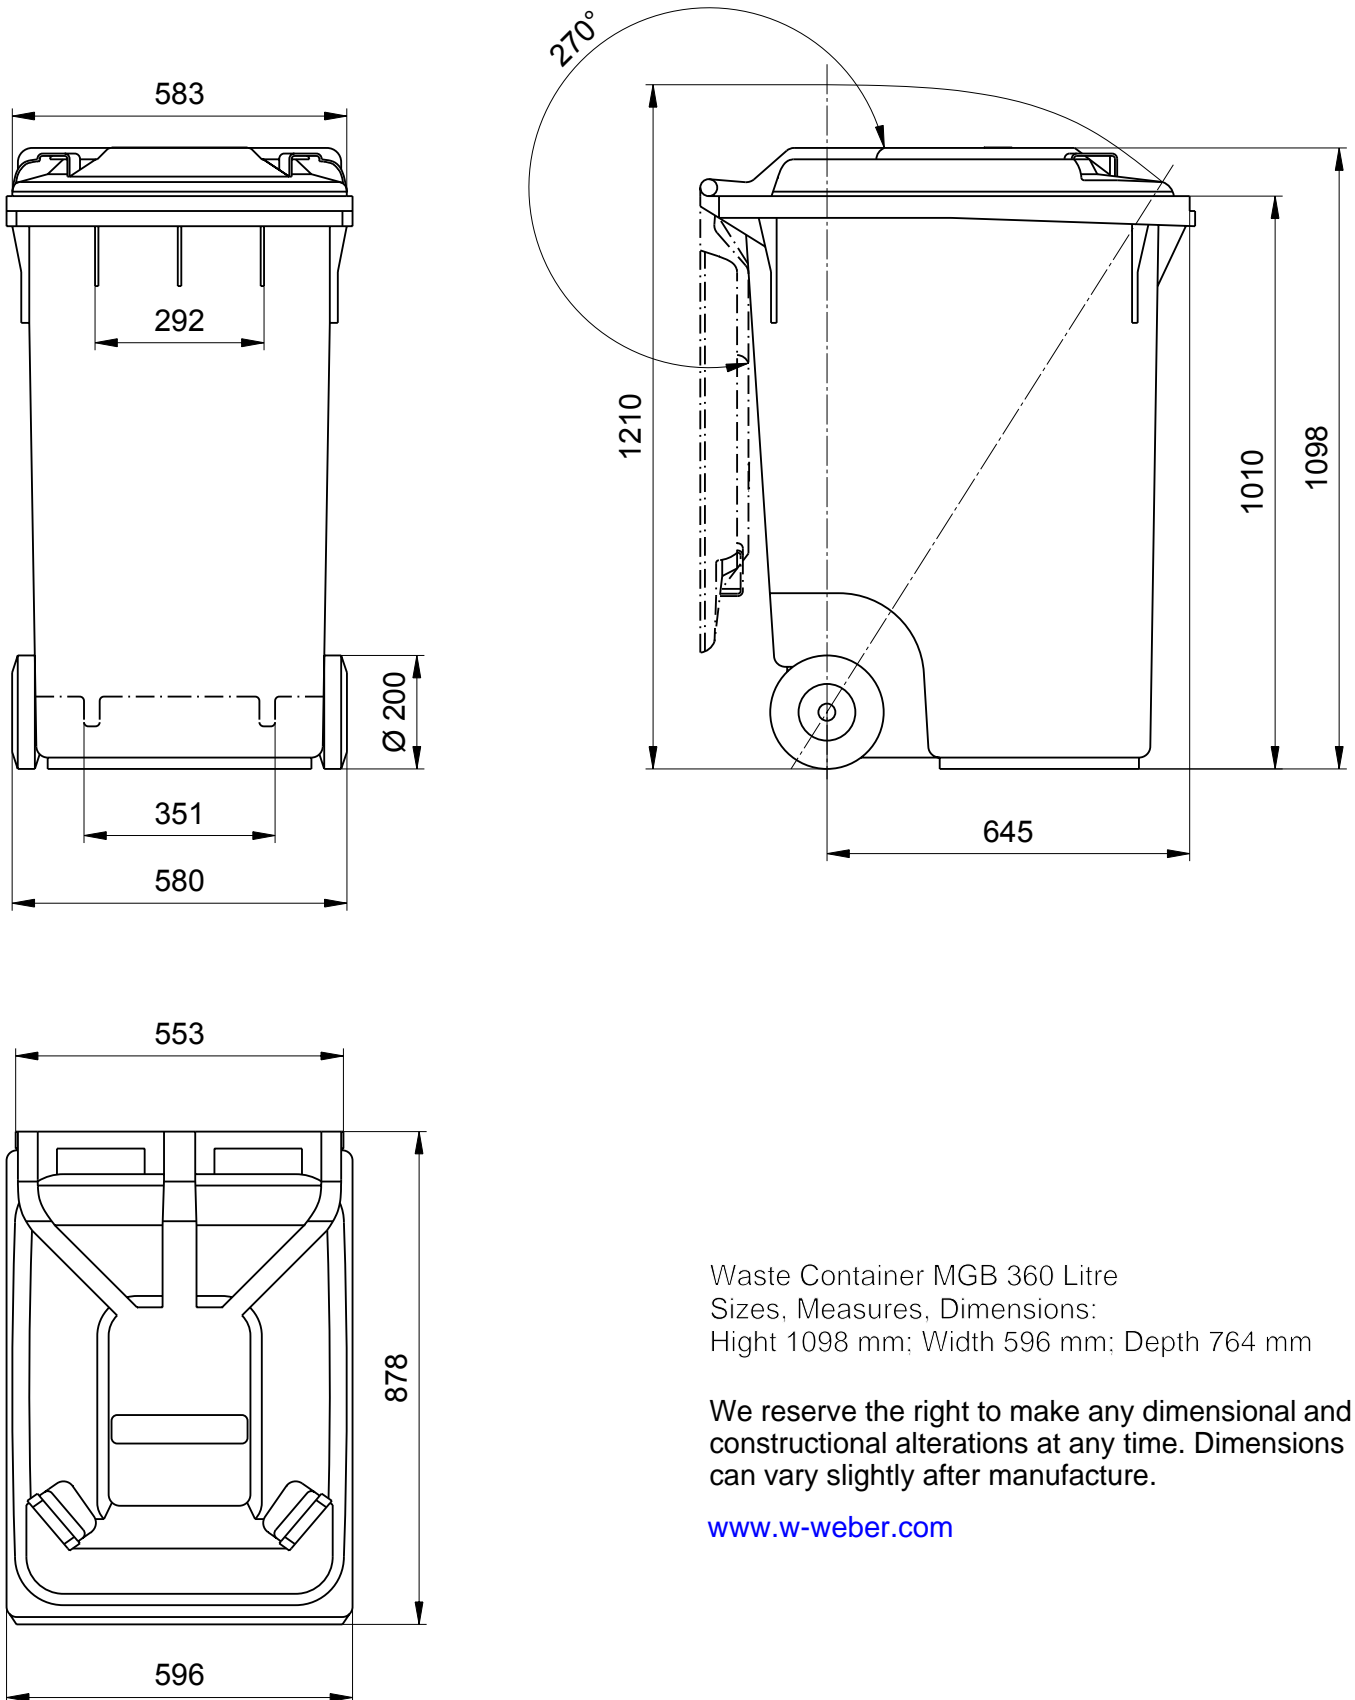

Waste Container from Weber Dimensions of the 360 Litre: Sizes and Measures

Waste Container MGB 360 Litre
Sizes, Measures, Dimensions:
Height 1098 mm; Width 596 mm; Depth 764 mm

We reserve the right to make any dimensional and
constructional alterations at any time. Dimensions
can vary slightly after manufacture.