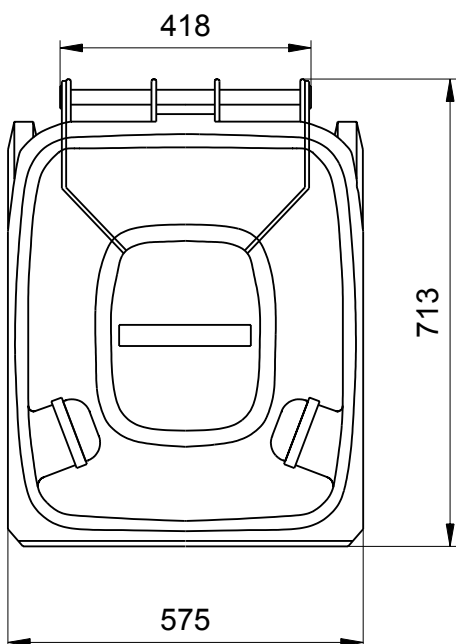

Waste Container from We-ber Dimensions of the 240 Litre: Litres: Sizes and Measures

Waste Container MGB 240 Liter
Sizes, Measures, Dimensions:
Height 1063 mm; Width 575 mm; Depth 713 mm

We reserve the right to make any dimensional and constructional alterations at any time. Dimensions can vary slightly after manufacture.