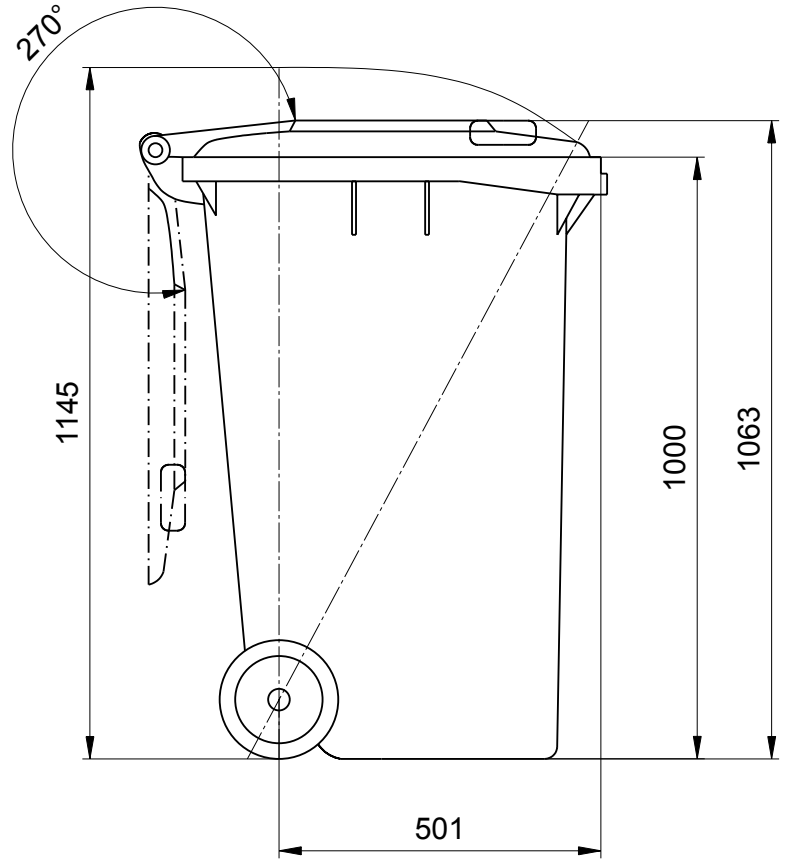

Waste Container from We-ber Dimensions of the 240 Litre: Litres: Sizes and Measures

Waste Container MGB 240 Liter
Sizes, Measures, Dimensions:
Height 1063 mm; Width 575 mm; Depth 713 mm

We reserve the right to make any dimensional and constructional alterations at any time. Dimensions can vary slightly after manufacture.