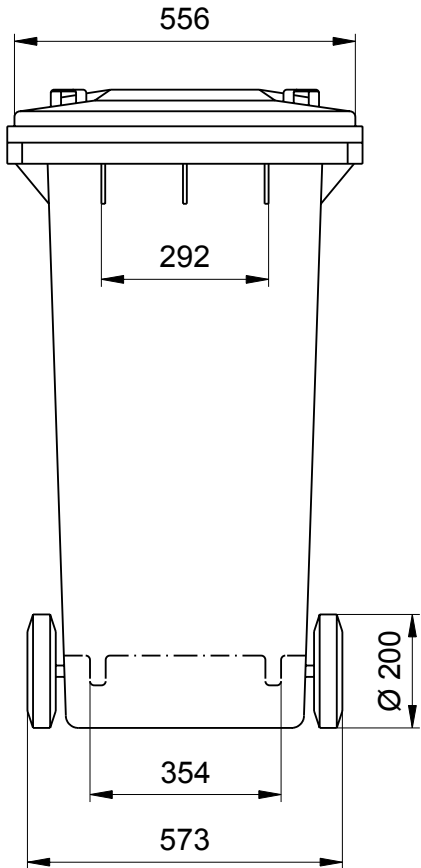

Waste Container from We-ber Dimensions of the 240 Litre: Litres: Sizes and Measures

Waste Container MGB 240 Liter
Sizes, Measures, Dimensions:
Height 1063 mm; Width 575 mm; Depth 713 mm

We reserve the right to make any dimensional and constructional alterations at any time. Dimensions can vary slightly after manufacture.