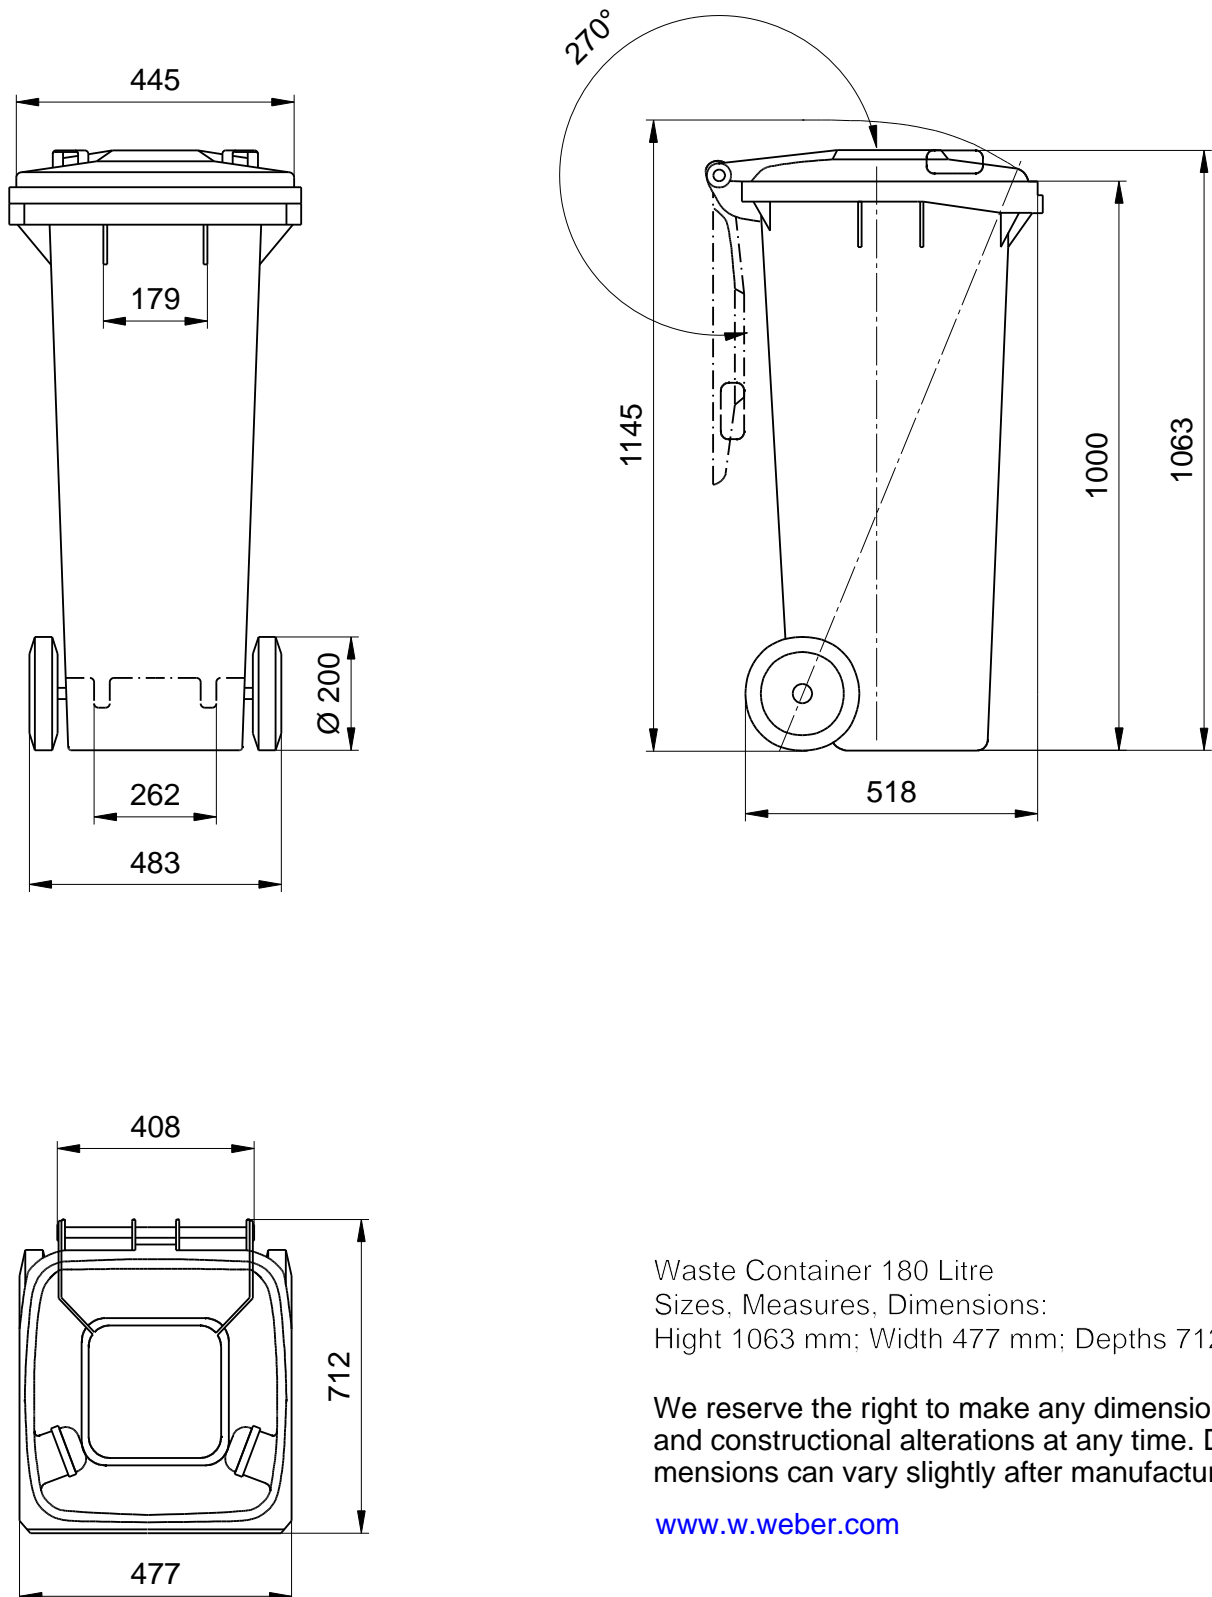

Waste Container from Weber Dimensioned Drawing of the 180 Litre

Waste Container 180 Litre
Sizes, Measures, Dimensions:
Height 1063 mm; Width 477 mm; Depth 712 mm

We reserve the right to make any dimensional and constructional alterations at any time. Dimensions can vary slightly after manufacture.