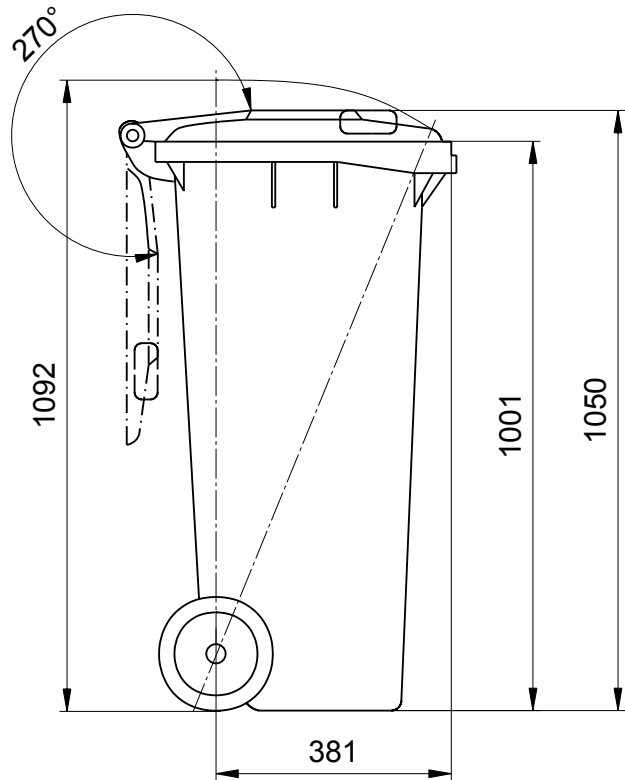

Waste Container from Weber Dimensioned Drawing of the 140 Litre

Waste Container 140 Litre
Height 1050 mm; Width 475 mm; Depth 545 mm

We reserve the right to make any dimensional and constructional alterations at any time. Dimensions can vary slightly after manufacture.