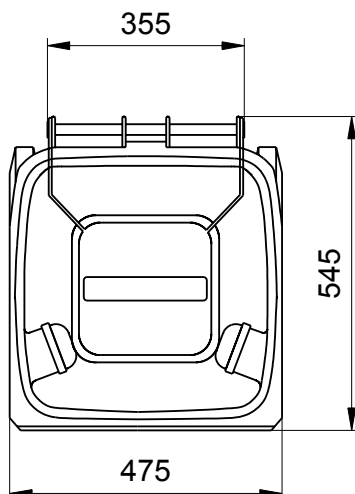

Waste Container from Weber Dimensioned Drawing of the 140 Litre

Waste Container 140 Litre
Height 1050 mm; Width 475 mm; Depth 545 mm

We reserve the right to make any dimensional and constructional alterations at any time. Dimensions can vary slightly after manufacture.