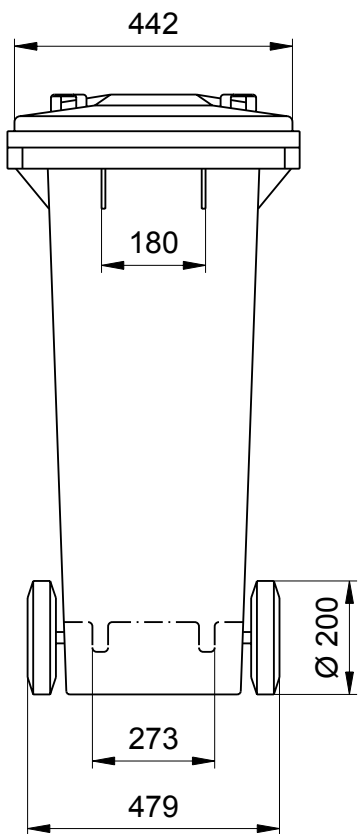

Waste Container from Weber Dimensioned Drawing of the 140 Litre

Waste Container 140 Litre
Height 1050 mm; Width 475 mm; Depth 545 mm

We reserve the right to make any dimensional and constructional alterations at any time. Dimensions can vary slightly after manufacture.