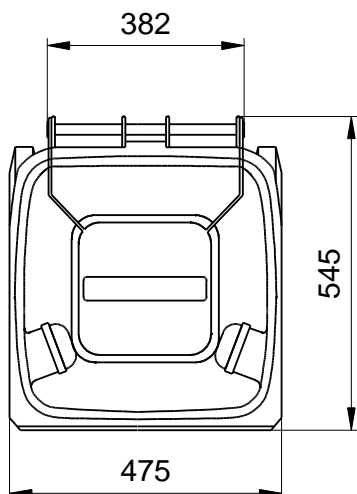

## Dimensions of the 120 Litre: Sizes and Measures

Waste Container MGB 120 Litre  
Sizes and Measures:  
Height 930 mm; Width 475 mm; Depth 545 mm

We reserve the right to make any dimensional and constructional alterations at any time.  
Dimensions can vary slightly after manufacture.  
[www.w-weber.com](http://www.w-weber.com)