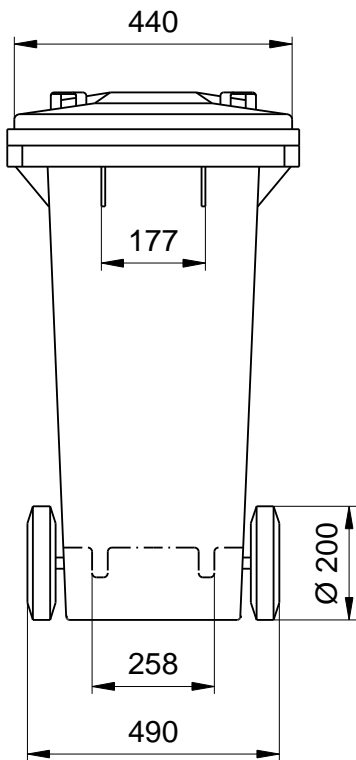

# Waste Container from Weber

## Dimensions of the 120 Litre: Sizes and Measures

Waste Container MGB 120 Litre  
Sizes and Measures:  
Height 930 mm; Width 475 mm; Depth 545 mm

We reserve the right to make any dimensional and constructional alterations at any time.  
Dimensions can vary slightly after manufacture.  
[www.w-weber.com](http://www.w-weber.com)