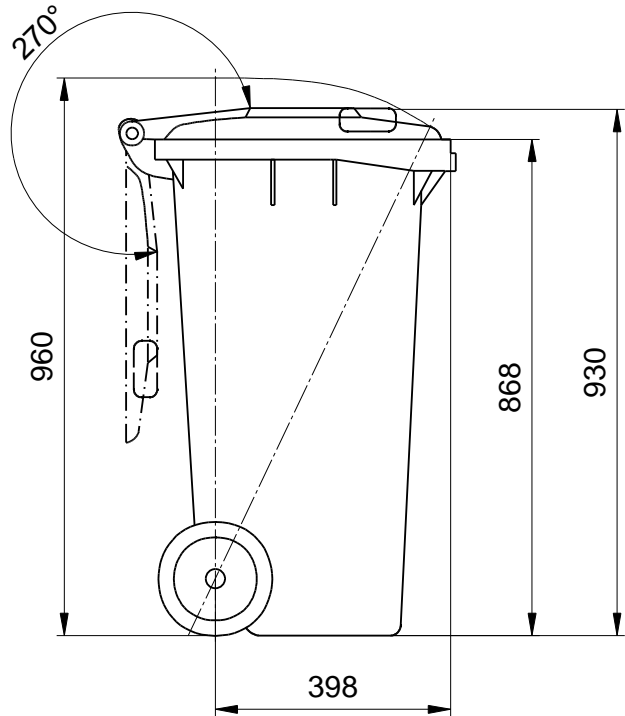

# Waste Container from Weber

## Dimensions of the 120 Litre: Sizes and Measures

Waste Container MGB 120 Litre  
Sizes and Measures:  
Height 930 mm; Width 475 mm; Depth 545 mm

We reserve the right to make any dimensional and constructional alterations at any time.  
Dimensions can vary slightly after manufacture.  
[www.w-weber.com](http://www.w-weber.com)