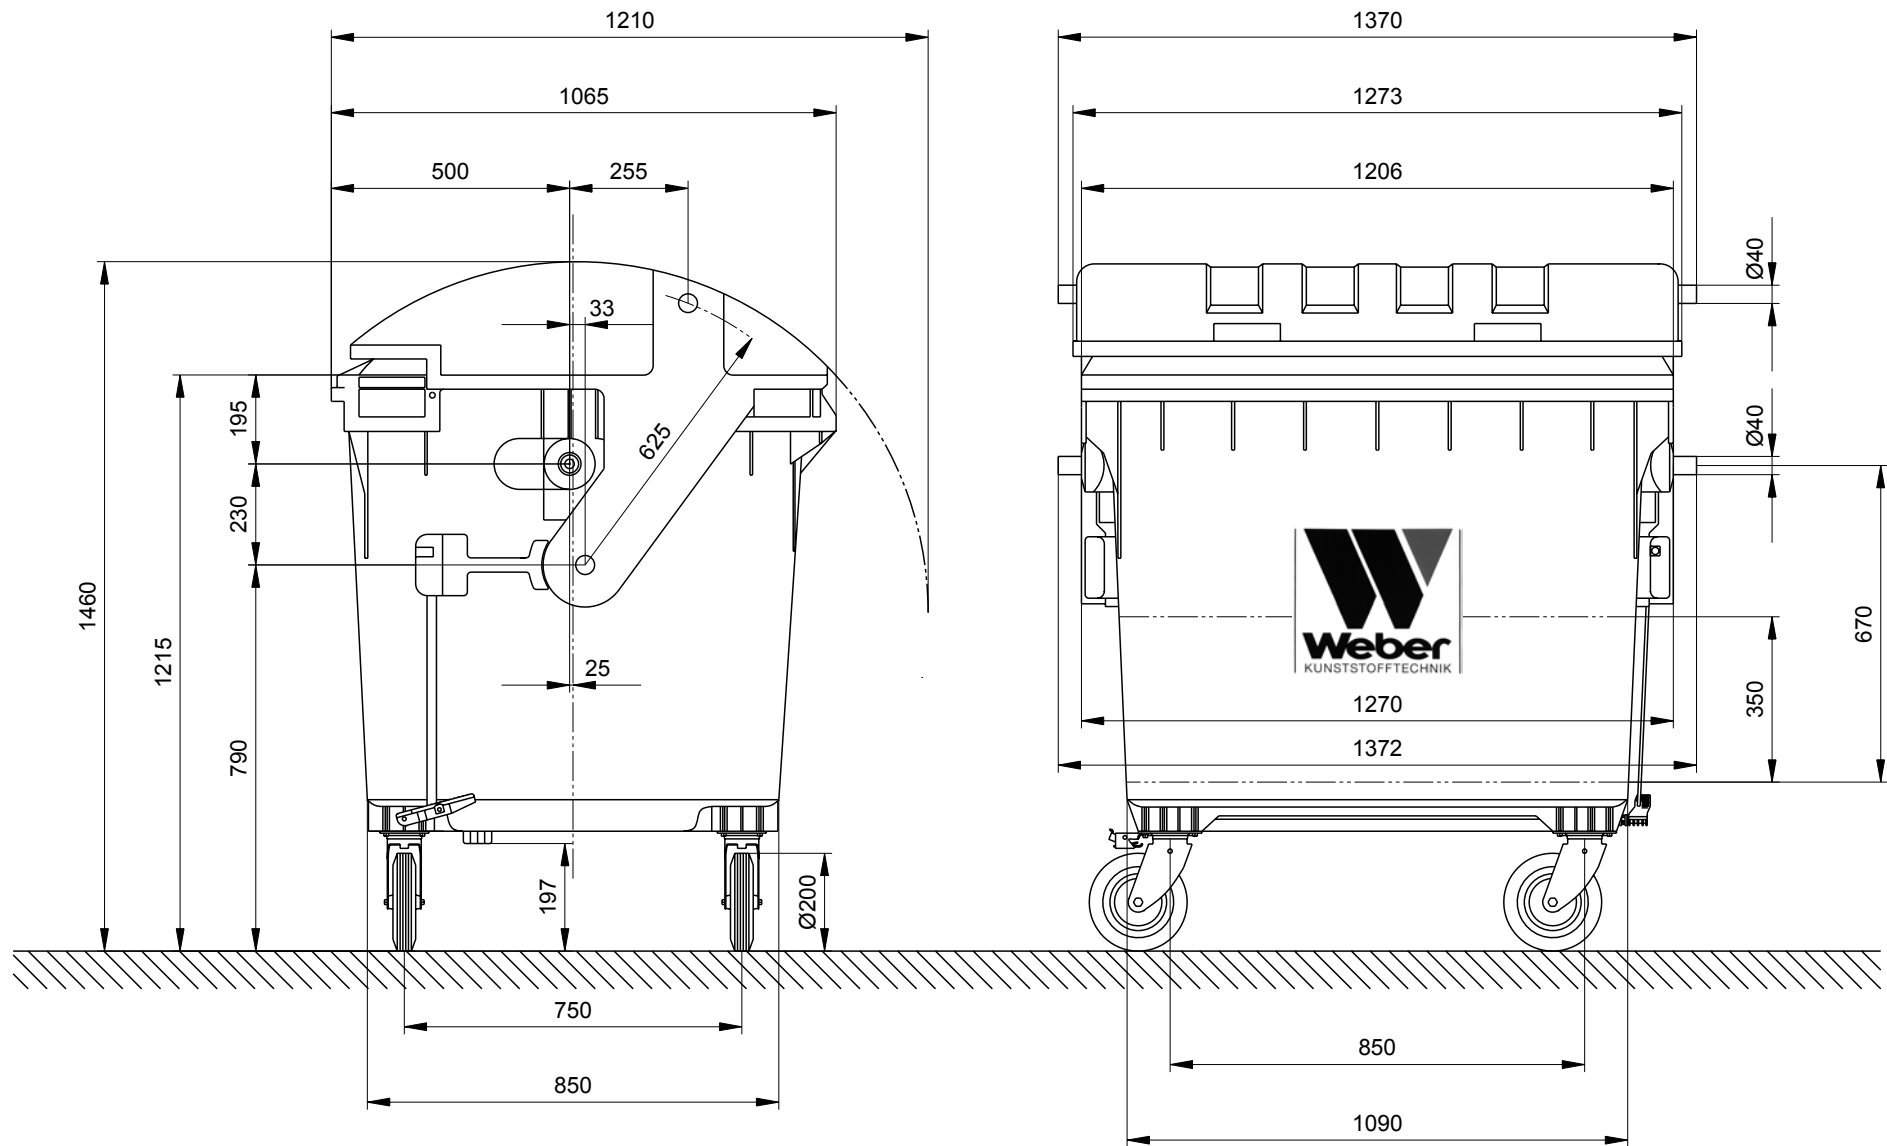

Waste Container from Weber

Dimensions of the 1100 Litre Round Lid: Sizes and Measures

Waste Container MGB 1100 Litre Round Lid (Dome Lid)

Sizes, Measures, Dimensions: Height 1460 mm · Width 1372 mm · Depth 1065 mm

We reserve the right to make any dimensional and constructional alterations at any time. Dimensions can vary slightly after manufacture.

www.w-weber.com