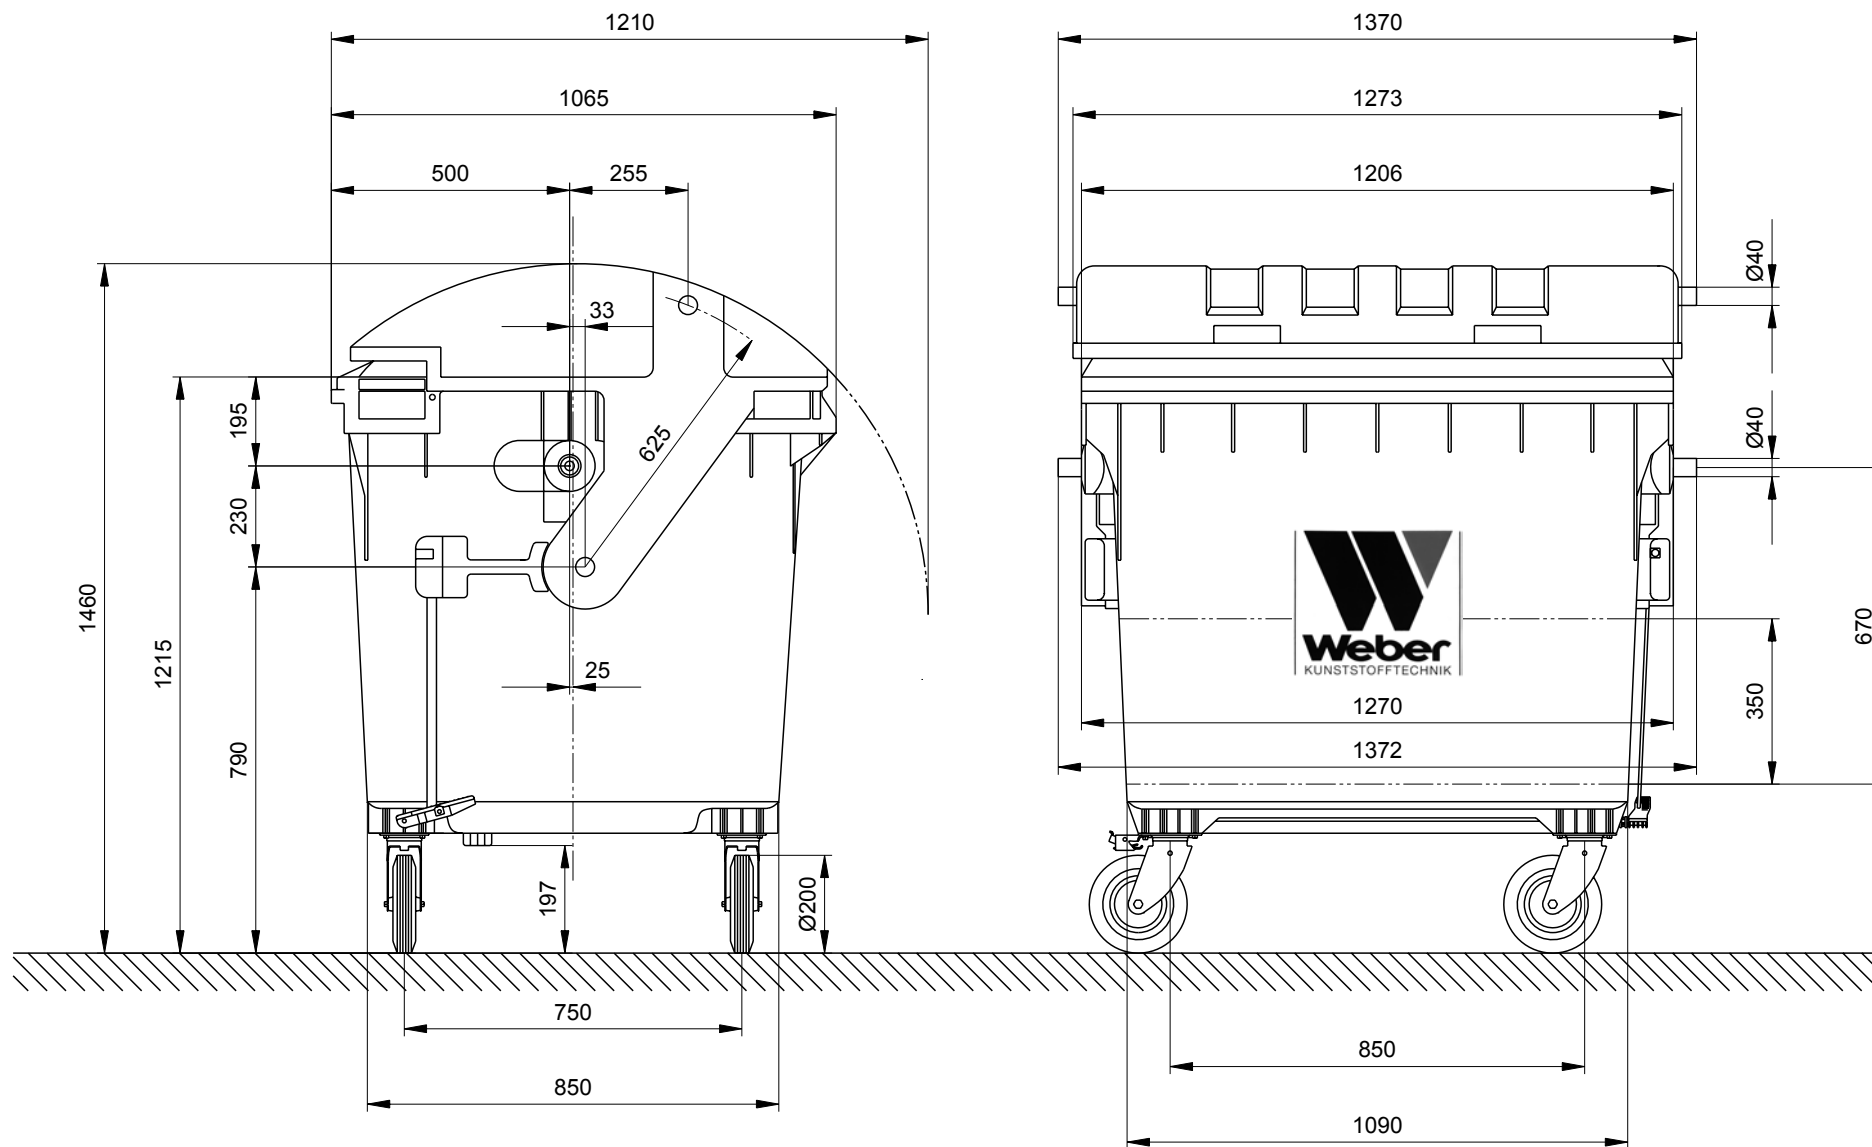

Waste Container from Weber

Dimensions of the 1100 Litre Round Lid - Lid in Lid

Sizes and Measures

Waste Container MGB 1100 Litre Round Lid (Dome Lid) - Lid in Lid

Sizes, Measures, Dimensions: Height 1460 mm: Width 1372 mm: Depth 1065 mm

We reserve the right to make any dimensional and constructional alterations at any time. Dimensions can vary slightly after manufacture.

www.w-weber.com

de en fr es pt it pl nl ru