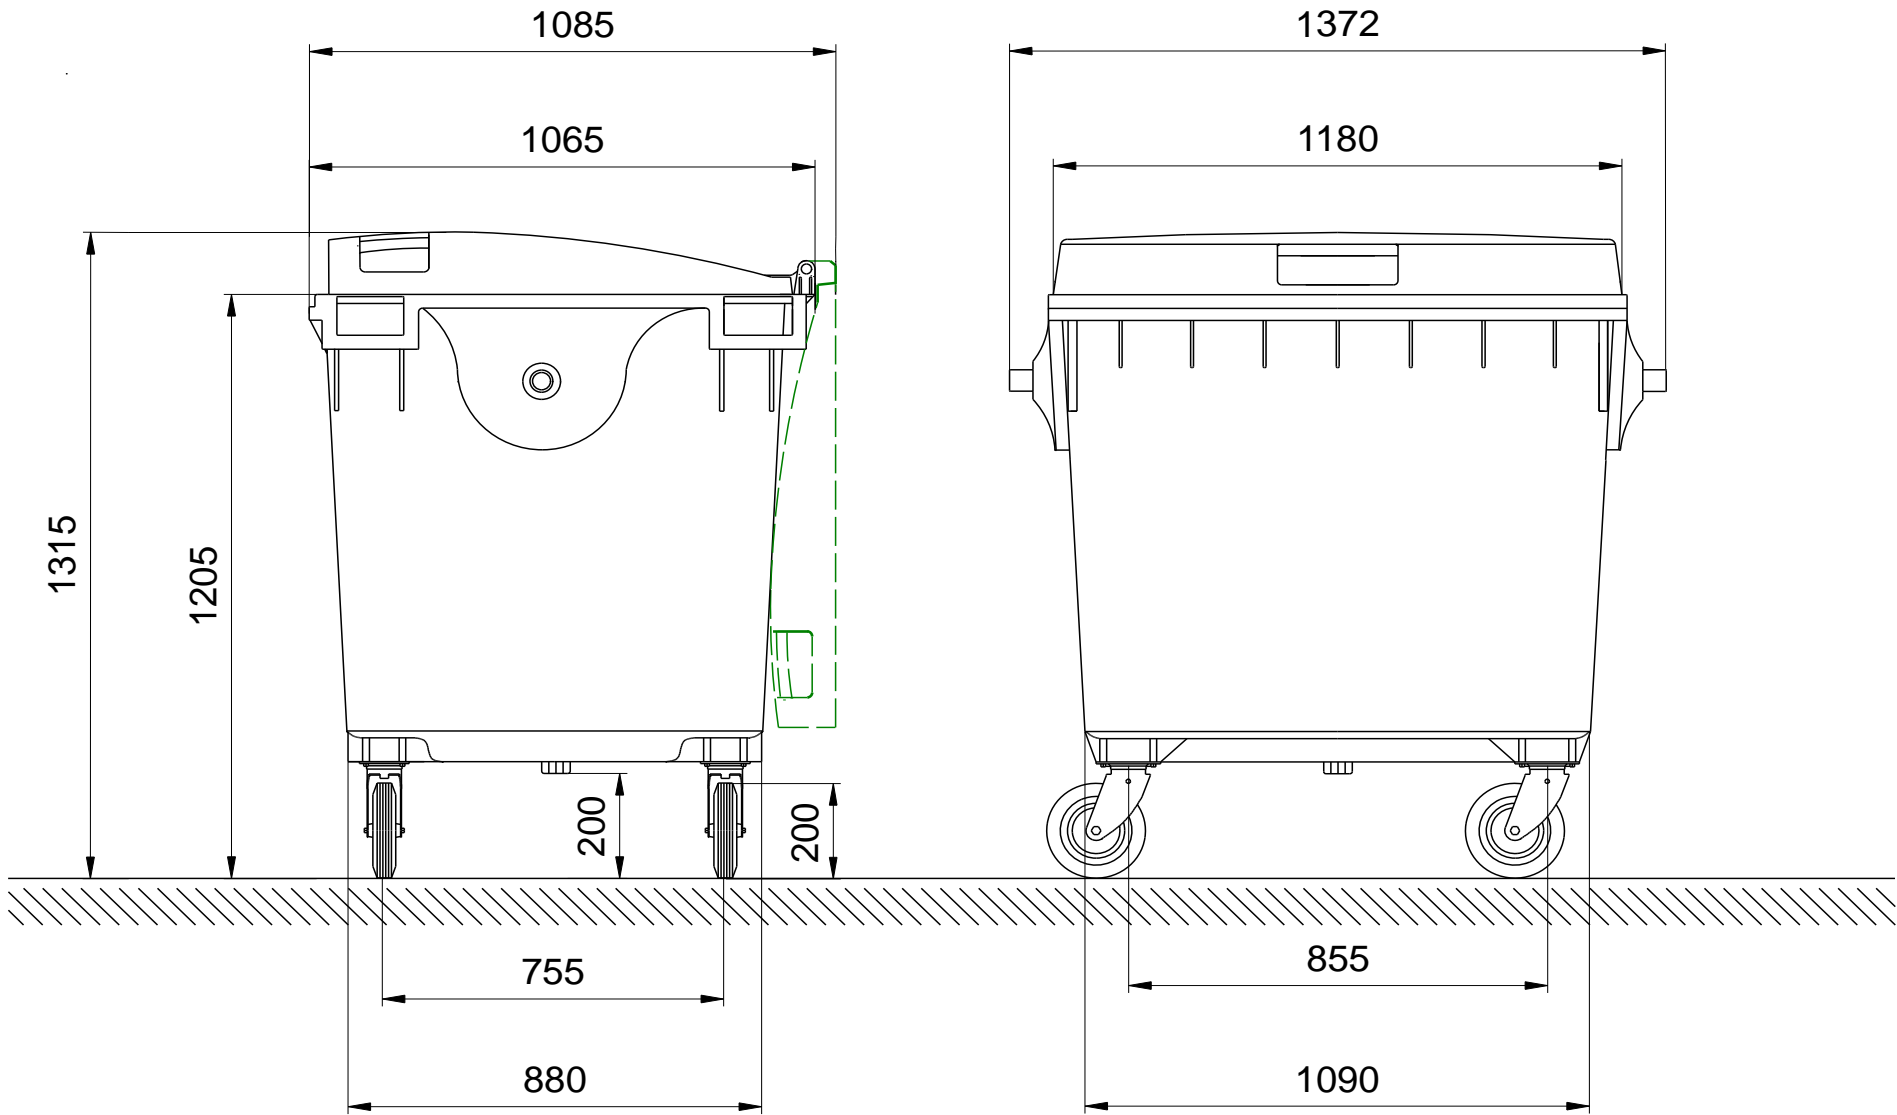

# Waste Container from Weber

## Dimensions of the 1100 Litre Flat Lid: Sizes and Measures

Waste Container MGB 1100 Litre Flat Lid  
Sizes, Measures, Dimensions: Height 1315 mm: Width 1372 mm: Depth 1065 mm  
We reserve the right to make any dimensional and constructional alterations at any time.  
Dimensions can vary slightly after manufacture.