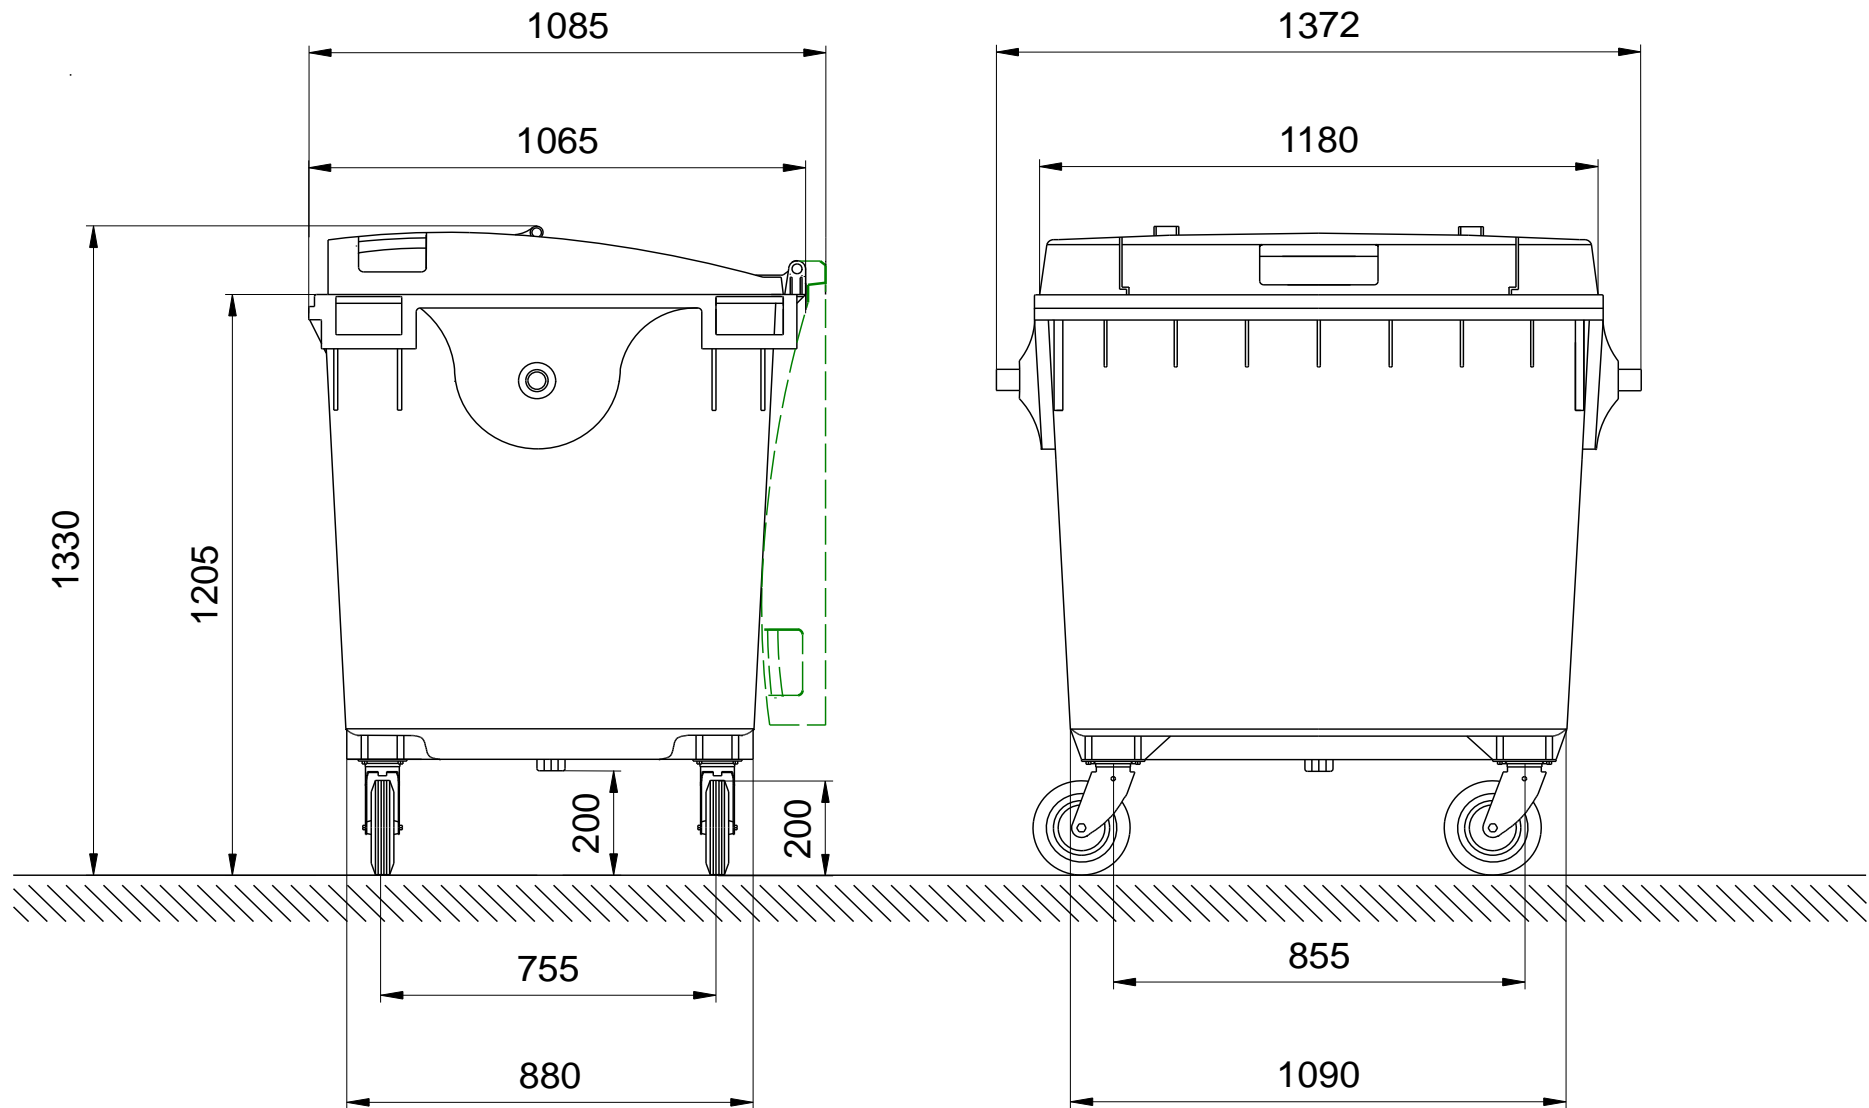

Waste Container from Weber Dimensions of the 1100 Litre Flat Lid - Lid in Lid: Sizes and Measures

Waste Container MGB 1100 Litre Flat Lid - Lid in Lid

Sizes, Measures, Dimensions: Height 1330 mm · Width 1372 mm · Depth 1065 mm

We reserve the right to make any dimensional and constructional alterations at any time.

Dimensions can vary slightly after manufacture.

www.w-weber.com