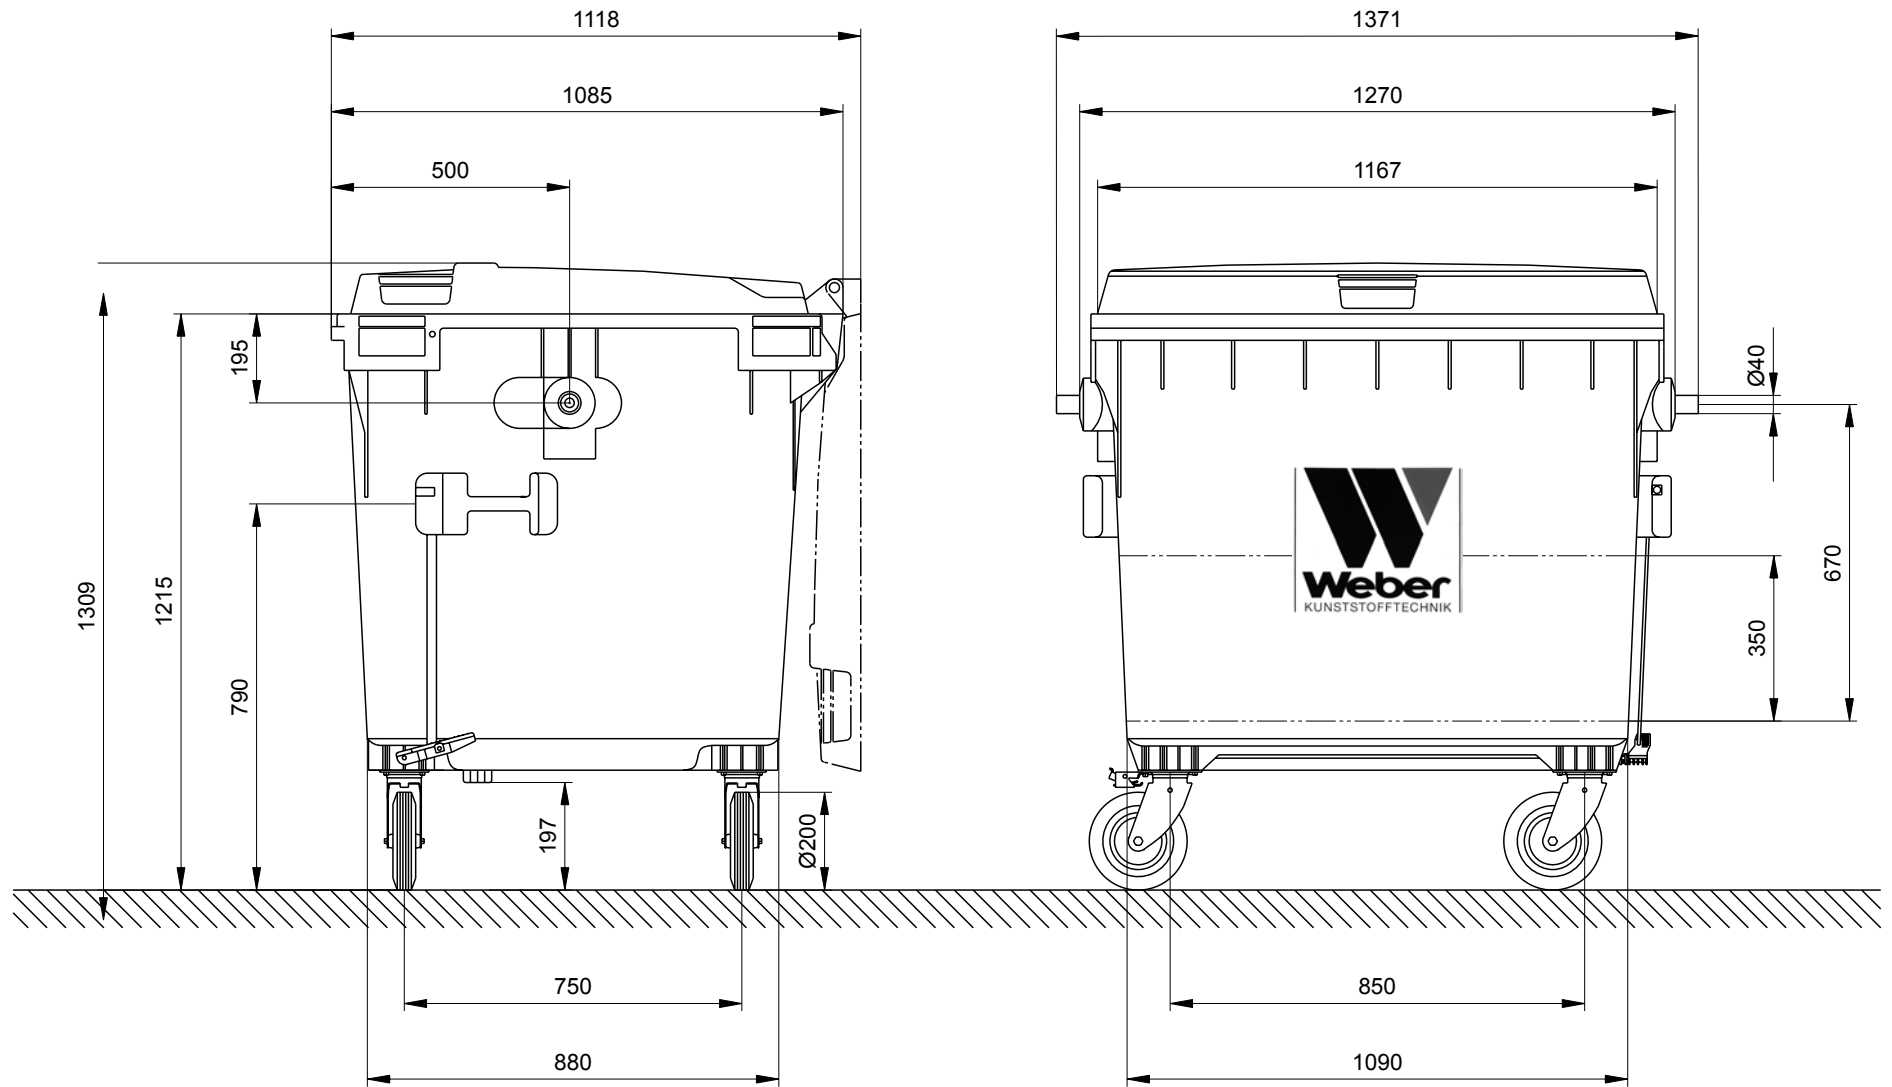

Waste Container from Weber

Dimensions of the 1100 Litre Flat Lid Classic: Sizes and Measures

Waste Container MGB 1100 Litre Flat Lid CLASSIC
Sizes, Measures, Dimensions: Height 1309 mm: Width 1371 mm: Depth 1085 mm
We reserve the right to make any dimensional and constructional alterations at any
time. Dimensions can vary slightly after manufacture.