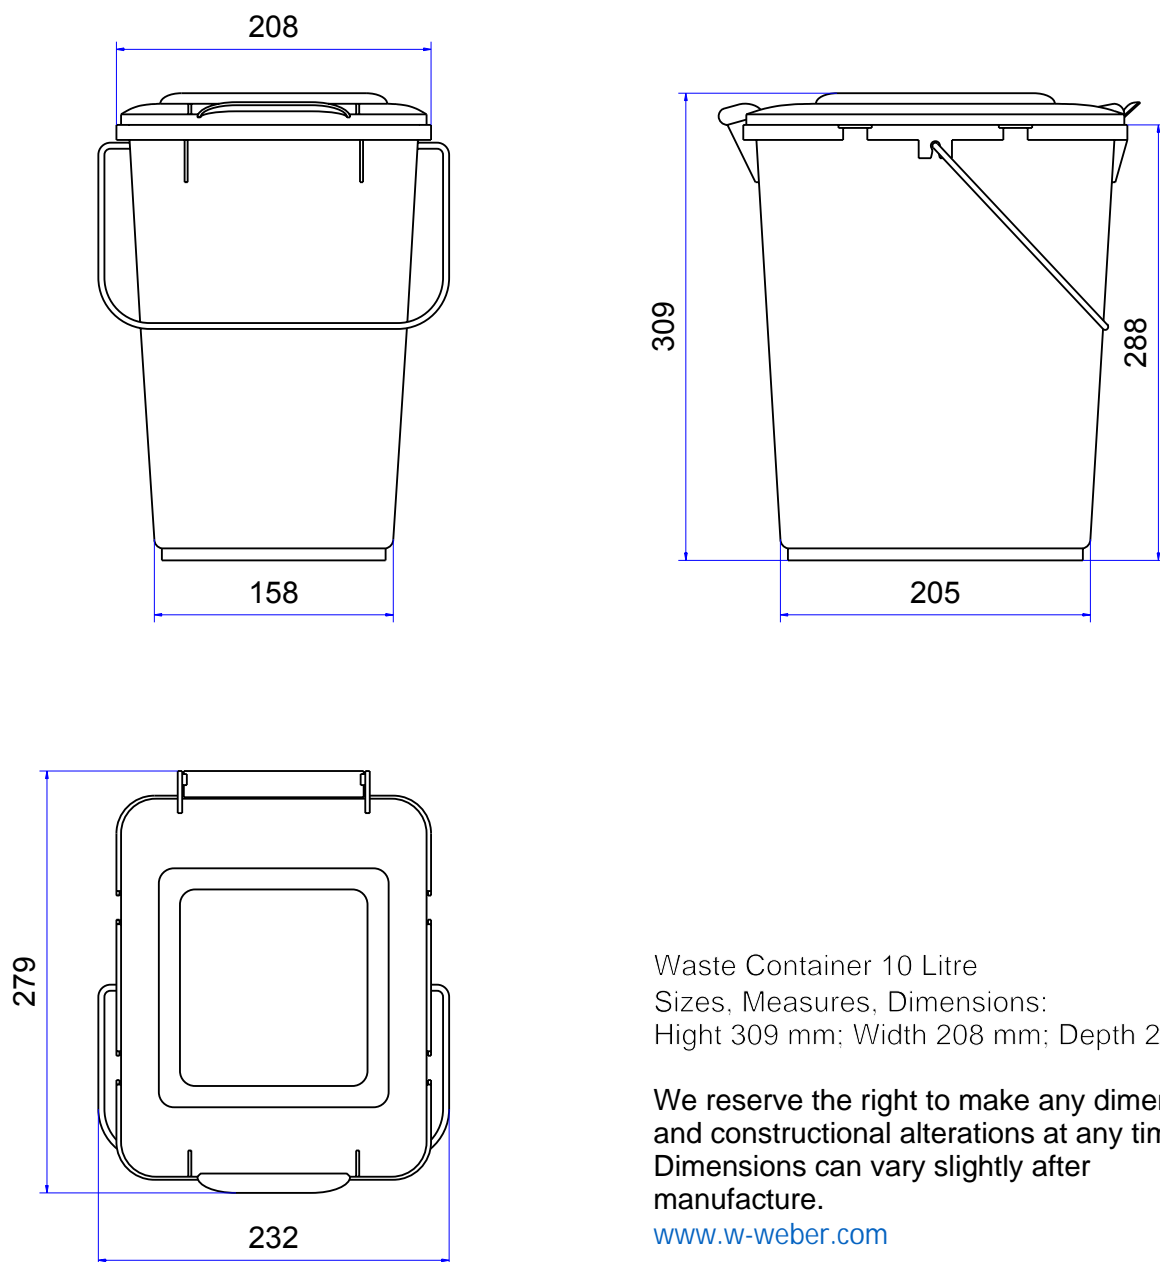

# Waste Container from Weber

## Dimensions of the 10 Litre: Sizes and Measures

Waste Container 10 Litre  
Sizes, Measures, Dimensions:  
Height 309 mm; Width 208 mm; Depth 279 mm

We reserve the right to make any dimensional and constructional alterations at any time. Dimensions can vary slightly after manufacture.