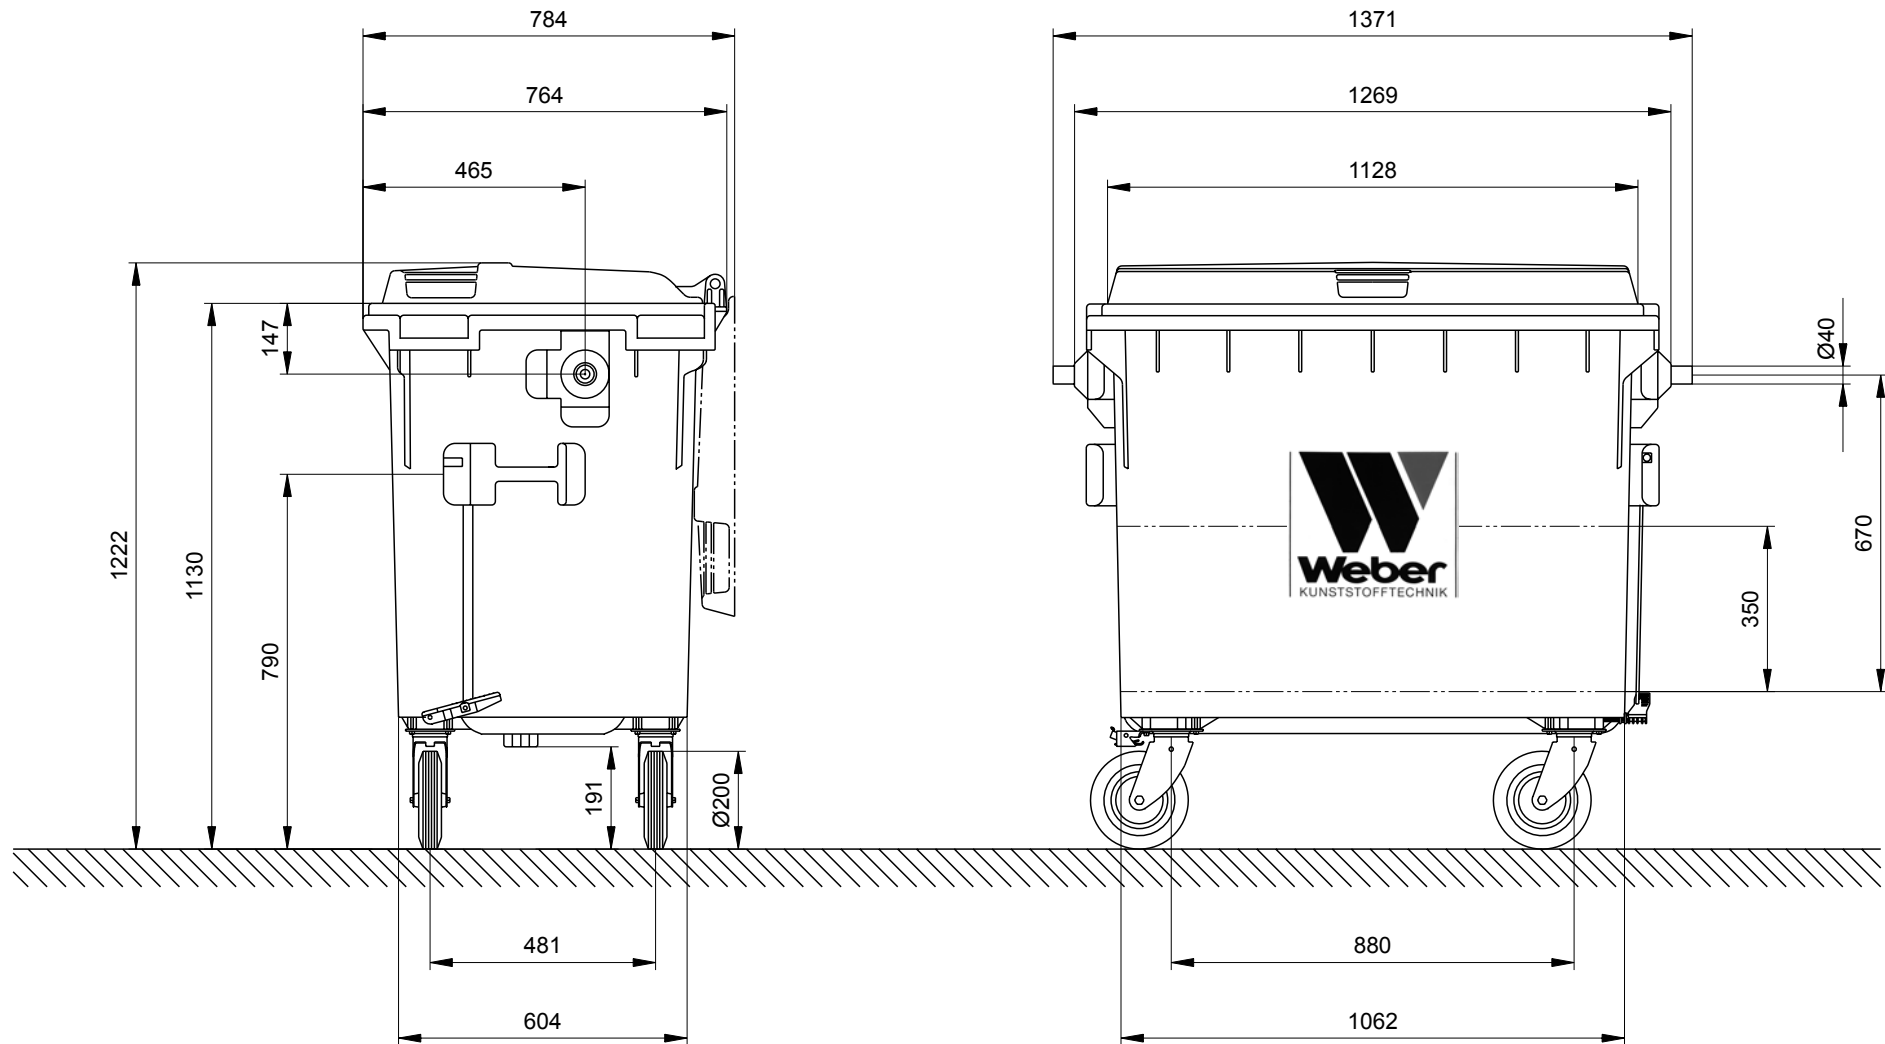

Mobile Waste Containers from Weber

Dimensions of the 660 Litre: Sizes and Measures

Mobile Waste Containers MGB 660 Litre

Sizes and Measures: Height 1222 mm · Width 1371 mm · Depth 764 mm

We reserve the right to make any dimensional and constructional alterations at any time. Dimensions can vary slightly after manufacture.