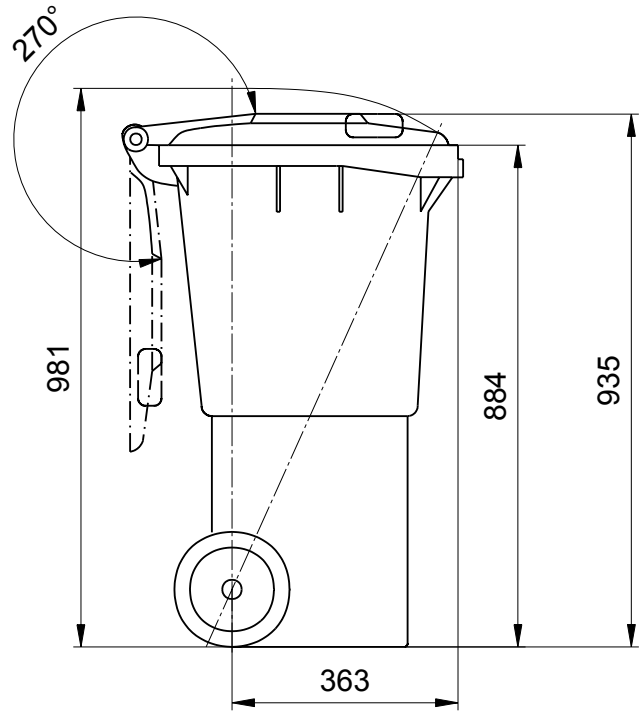

## Dimensions of the 60 Litre: Sizes and Measures

Mobile Waste Containers MGB 60 Litre  
Sizes, Measures, Dimensions:  
Height 935 mm; Width 445 mm; Depth 520 mm

We reserve the right to make any dimensional and constructional alterations at any time. Dimensions can vary slightly after manufacture.