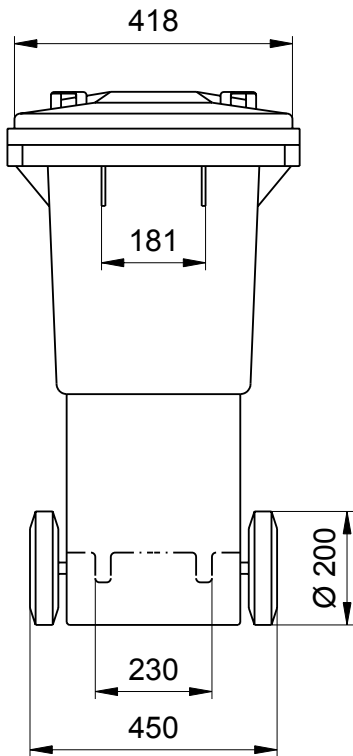

## Dimensions of the 60 Litre: Sizes and Measures

Mobile Waste Containers MGB 60 Litre  
Sizes, Measures, Dimensions:  
Height 935 mm; Width 445 mm; Depth 520 mm

We reserve the right to make any dimensional and constructional alterations at any time. Dimensions can vary slightly after manufacture.