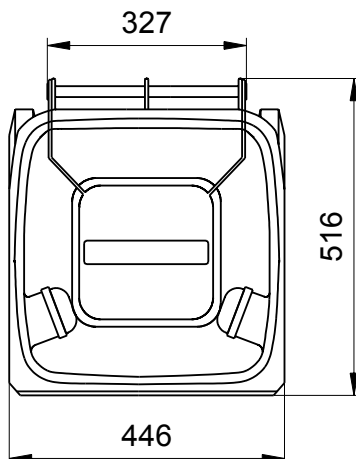

## Dimensions of the 60 Litre: Sizes and Measures

Mobile Waste Containers MGB 60 Litre  
Sizes, Measures, Dimensions:  
Height 935 mm; Width 445 mm; Depth 520 mm

We reserve the right to make any dimensional and constructional alterations at any time. Dimensions can vary slightly after manufacture.