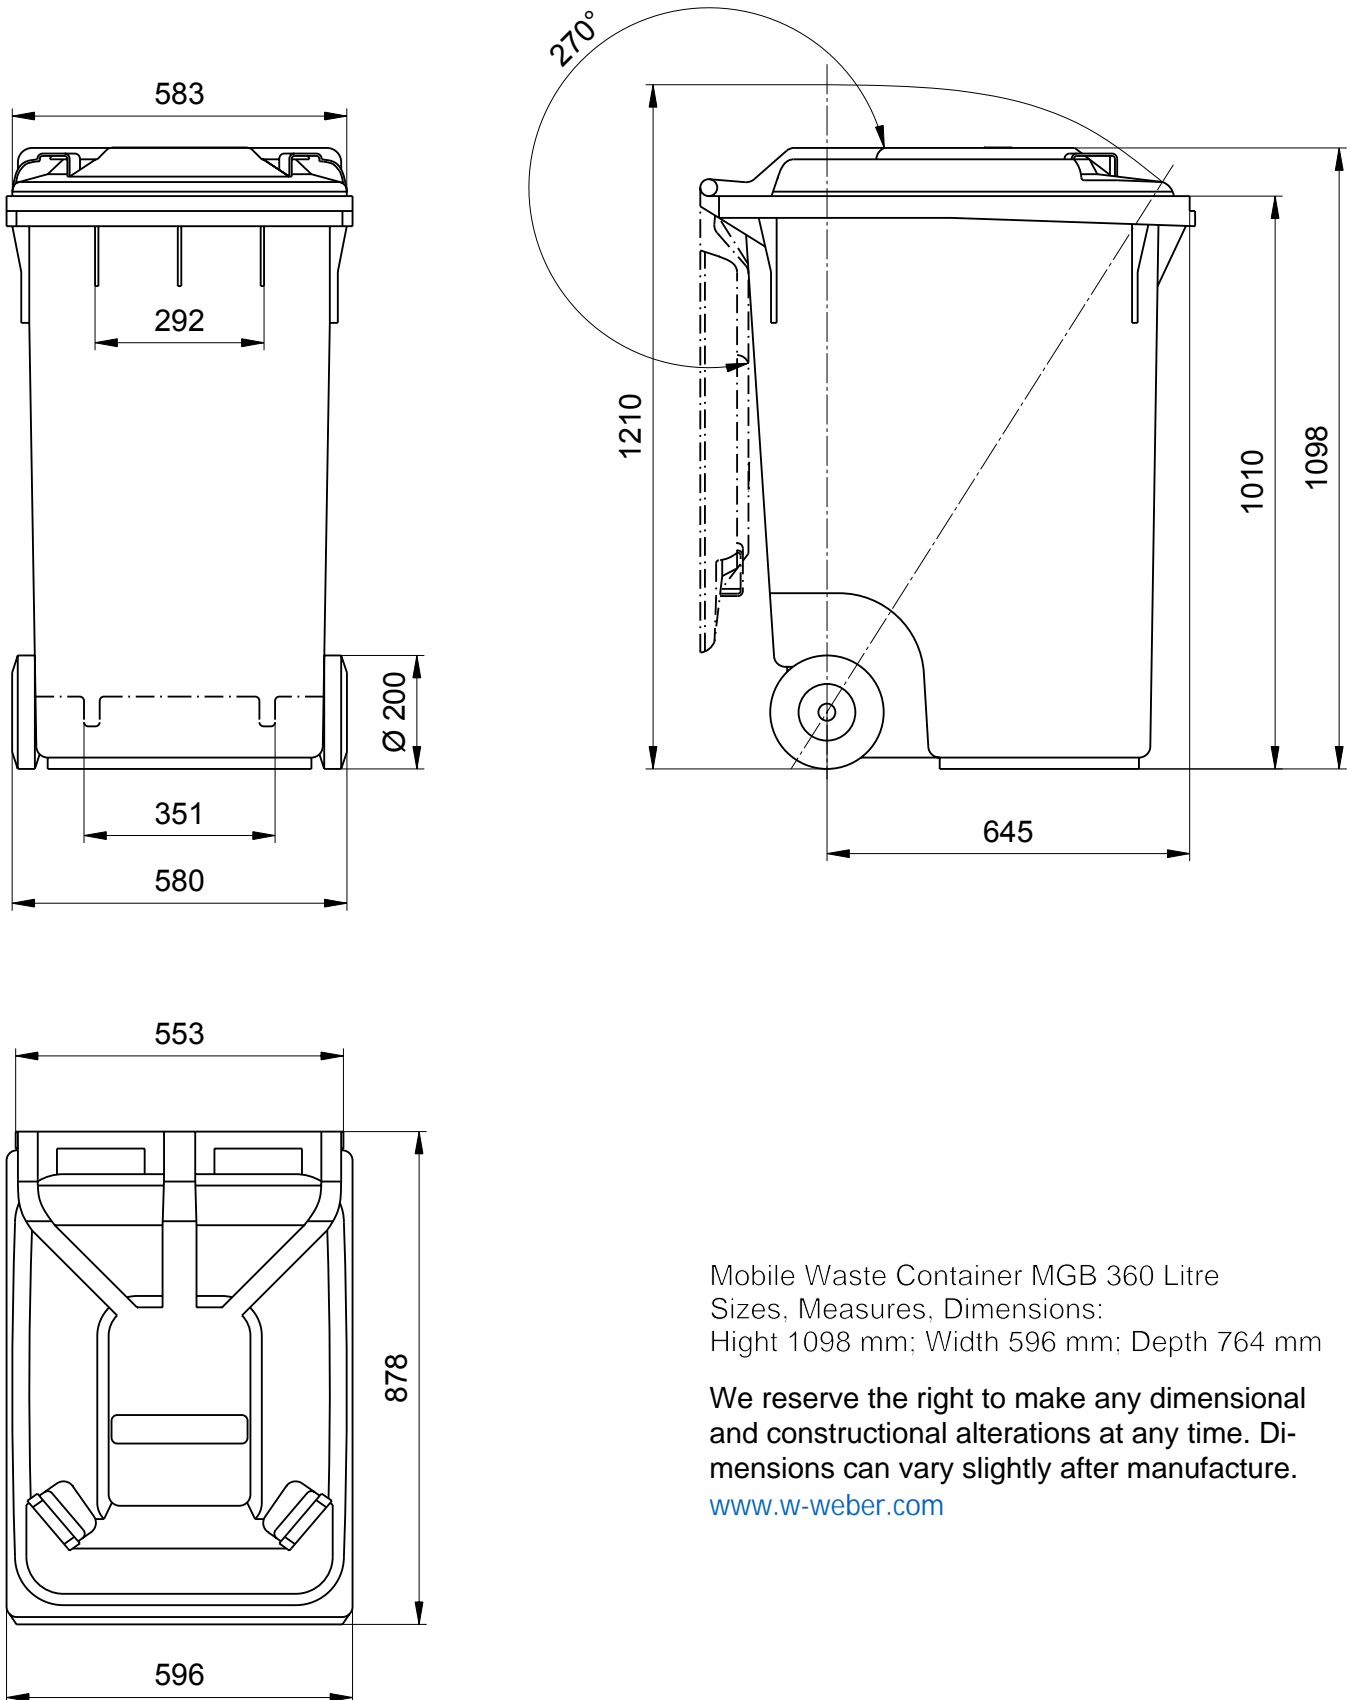

Mobile Garbage Bins from Weber

Dimensions of the 360 Litre: Sizes and Measures

Mobile Waste Container MGB 360 Litre
Sizes, Measures, Dimensions:
Height 1098 mm; Width 596 mm; Depth 764 mm

We reserve the right to make any dimensional and constructional alterations at any time. Dimensions can vary slightly after manufacture.