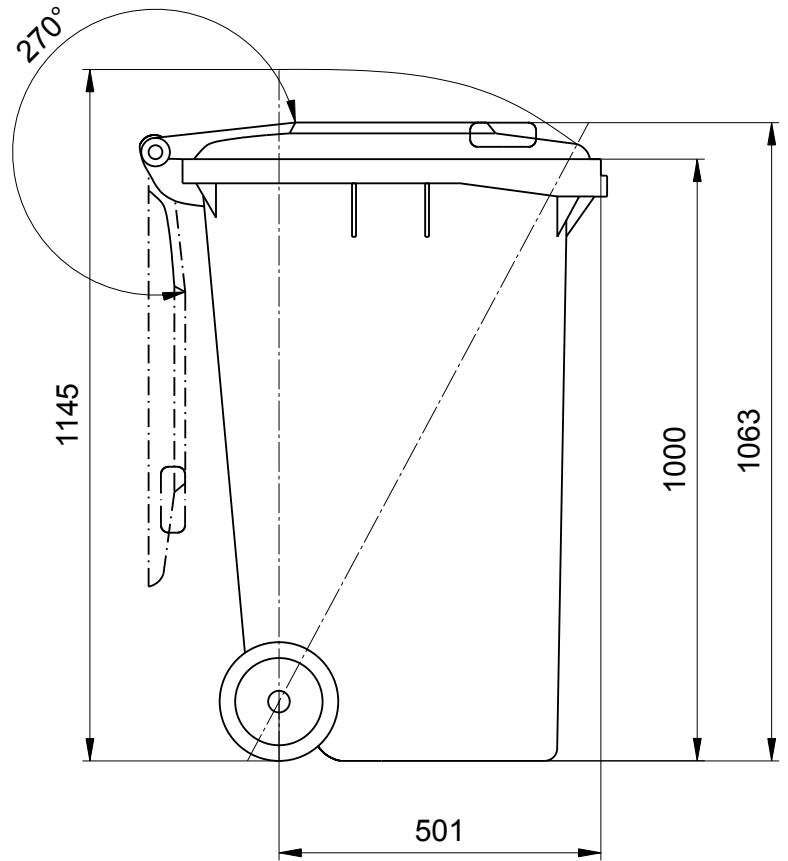

Mobile Waste Containers from Weber

Dimensions of the 240 Litre: Sizes and Measures

Mobile Waste Containers MGB 240 Litre
Sizes, Measures, Dimensions:
Height 1063 mm; Width 575 mm; Depth 713 mm

We reserve the right to make any dimensional and constructional alterations at any time. Dimensions can vary slightly after manufacture.