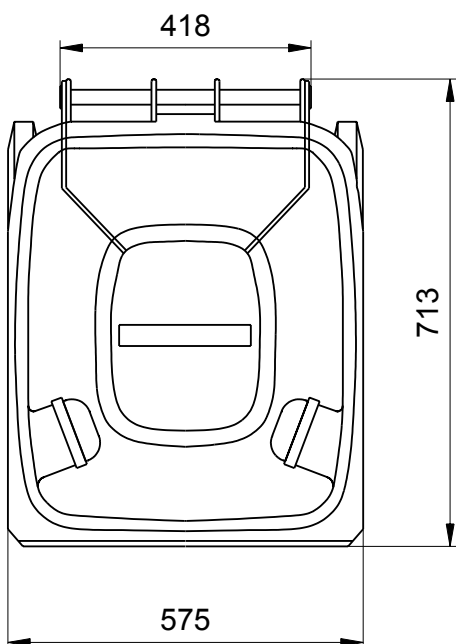

Mobile Waste Containers from Weber

Dimensions of the 240 Litre: Sizes and Measures

Mobile Waste Containers MGB 240 Litre
Sizes, Measures, Dimensions:
Height 1063 mm; Width 575 mm; Depth 713 mm

We reserve the right to make any dimensional and constructional alterations at any time. Dimensions can vary slightly after manufacture.