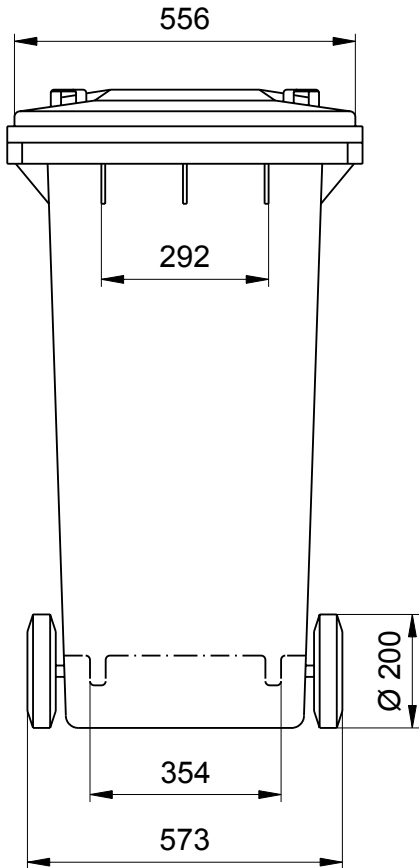

Mobile Waste Containers from Weber

Dimensions of the 240 Litre: Sizes and Measures

Mobile Waste Containers MGB 240 Litre
Sizes, Measures, Dimensions:
Height 1063 mm; Width 575 mm; Depth 713 mm

We reserve the right to make any dimensional and constructional alterations at any time. Dimensions can vary slightly after manufacture.