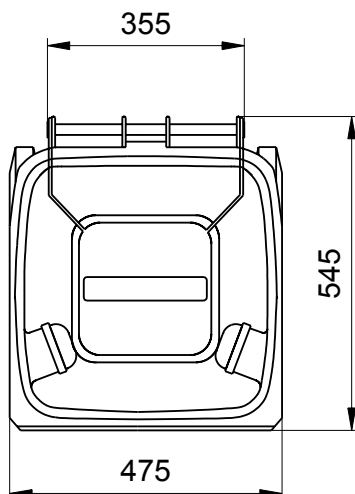

Mobile Waste Containers from We- ber Dimensions of the 140 Litre: Sizes and Measures

Mobile Waste Containers MGB 140 Litre
Sizes, Measures, Dimensions:
Height 1050 mm; Width 475 mm; Depth 545 mm

We reserve the right to make any dimensional
and constructional alterations at any time.
Dimensions can vary slightly after
manufacture.