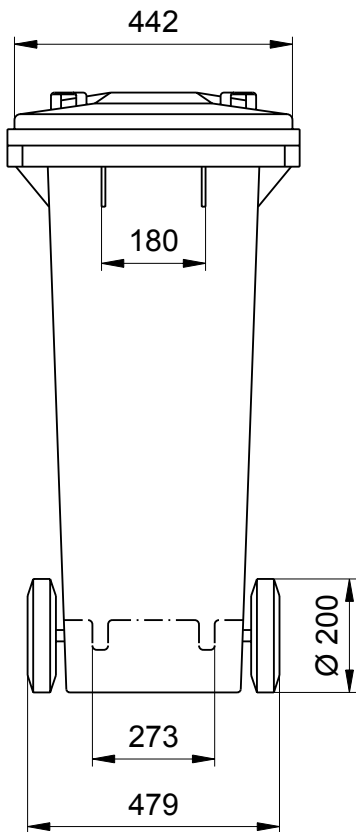

Mobile Waste Containers from We- ber Dimensions of the 140 Litre: Sizes and Measures

Mobile Waste Containers MGB 140 Litre
Sizes, Measures, Dimensions:
Height 1050 mm; Width 475 mm; Depth 545 mm

We reserve the right to make any dimensional
and constructional alterations at any time.
Dimensions can vary slightly after
manufacture.