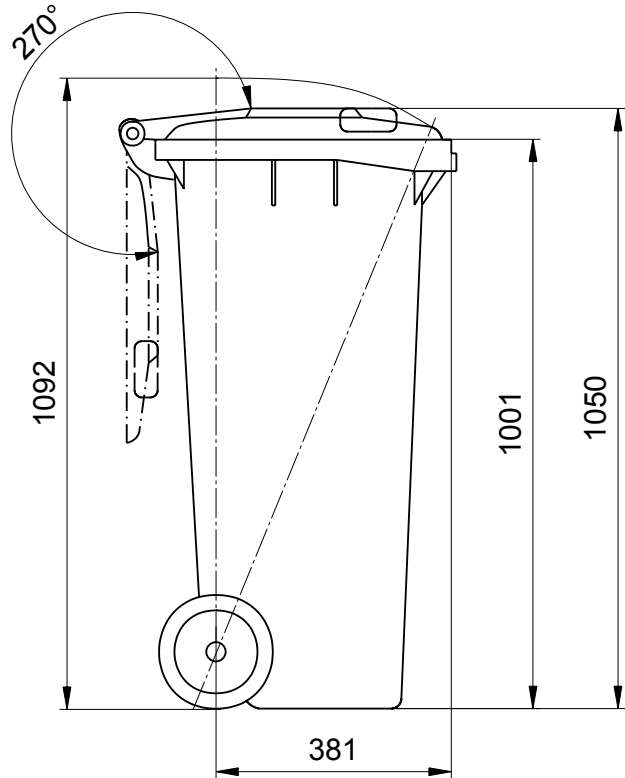

Mobile Waste Containers from We- ber Dimensions of the 140 Litre: Sizes and Measures

Mobile Waste Containers MGB 140 Litre
Sizes, Measures, Dimensions:
Height 1050 mm; Width 475 mm; Depth 545 mm

We reserve the right to make any dimensional
and constructional alterations at any time.
Dimensions can vary slightly after
manufacture.