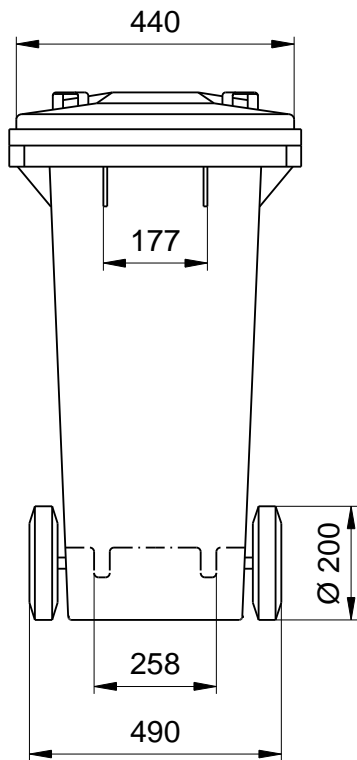

Mobile Waste Containers from Weber Dimensions of the 120 Litre: Sizes and Measures

Mobile Waste Containers MGB 120 Litre
Sizes, Measures, Dimensions:
Height 930 mm; Width 475 mm; Depth 545 mm

We reserve the right to make any dimensional and constructional alterations at any time. Dimensions can vary slightly after manufacture.