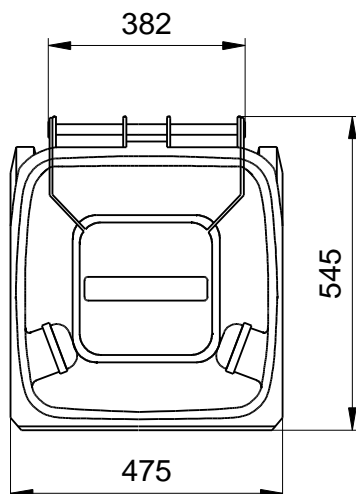

Mobile Waste Containers from Weber Dimensions of the 120 Litre: Sizes and Measures

Mobile Waste Containers MGB 120 Litre
Sizes, Measures, Dimensions:
Height 930 mm; Width 475 mm; Depth 545 mm

We reserve the right to make any dimensional and constructional alterations at any time. Dimensions can vary slightly after manufacture.