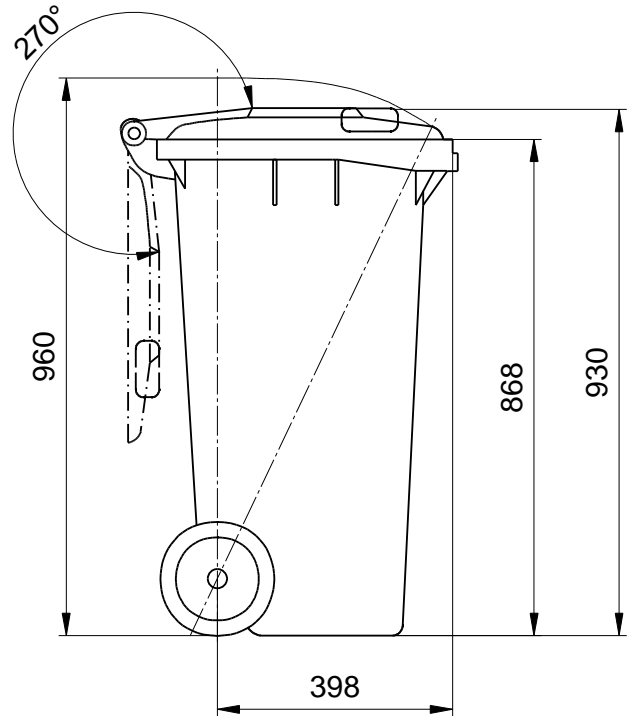

Mobile Waste Containers from Weber Dimensions of the 120 Litre: Sizes and Measures

Mobile Waste Containers MGB 120 Litre
Sizes, Measures, Dimensions:
Height 930 mm; Width 475 mm; Depth 545 mm

We reserve the right to make any dimensional and constructional alterations at any time. Dimensions can vary slightly after manufacture.