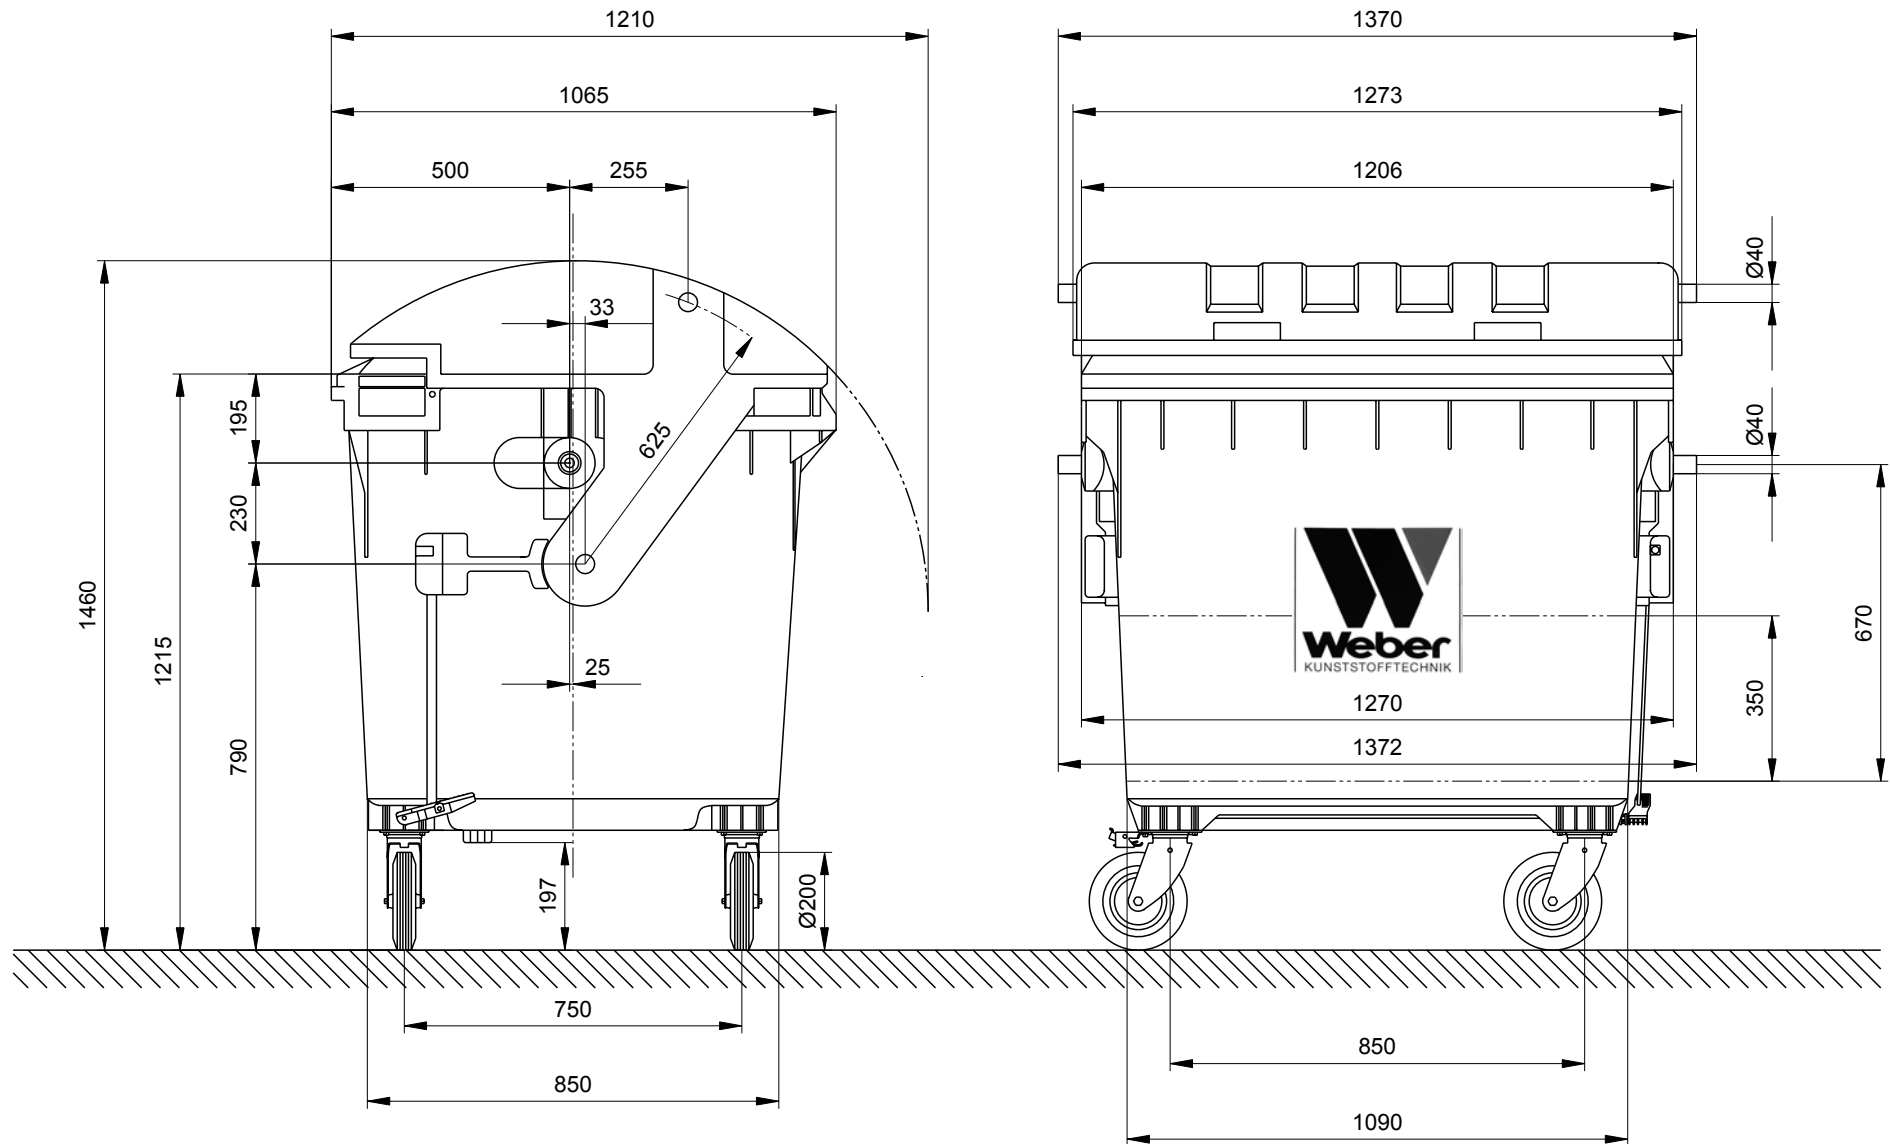

Mobile Waste Containers from Weber

Dimensions of the 1100 Litre Roll Top - Lid in Lid Sizes and Measures

Mobile Waste Containers MGB 1100 Litre Roll Top (Dome Lid) - Lid in Lid
 Sizes and Measures: Height 1460 mm · Width 1372 mm · Depth 1065 mm

We reserve the right to make any dimensional and constructional alterations at any time. Dimensions can vary slightly after manufacture.