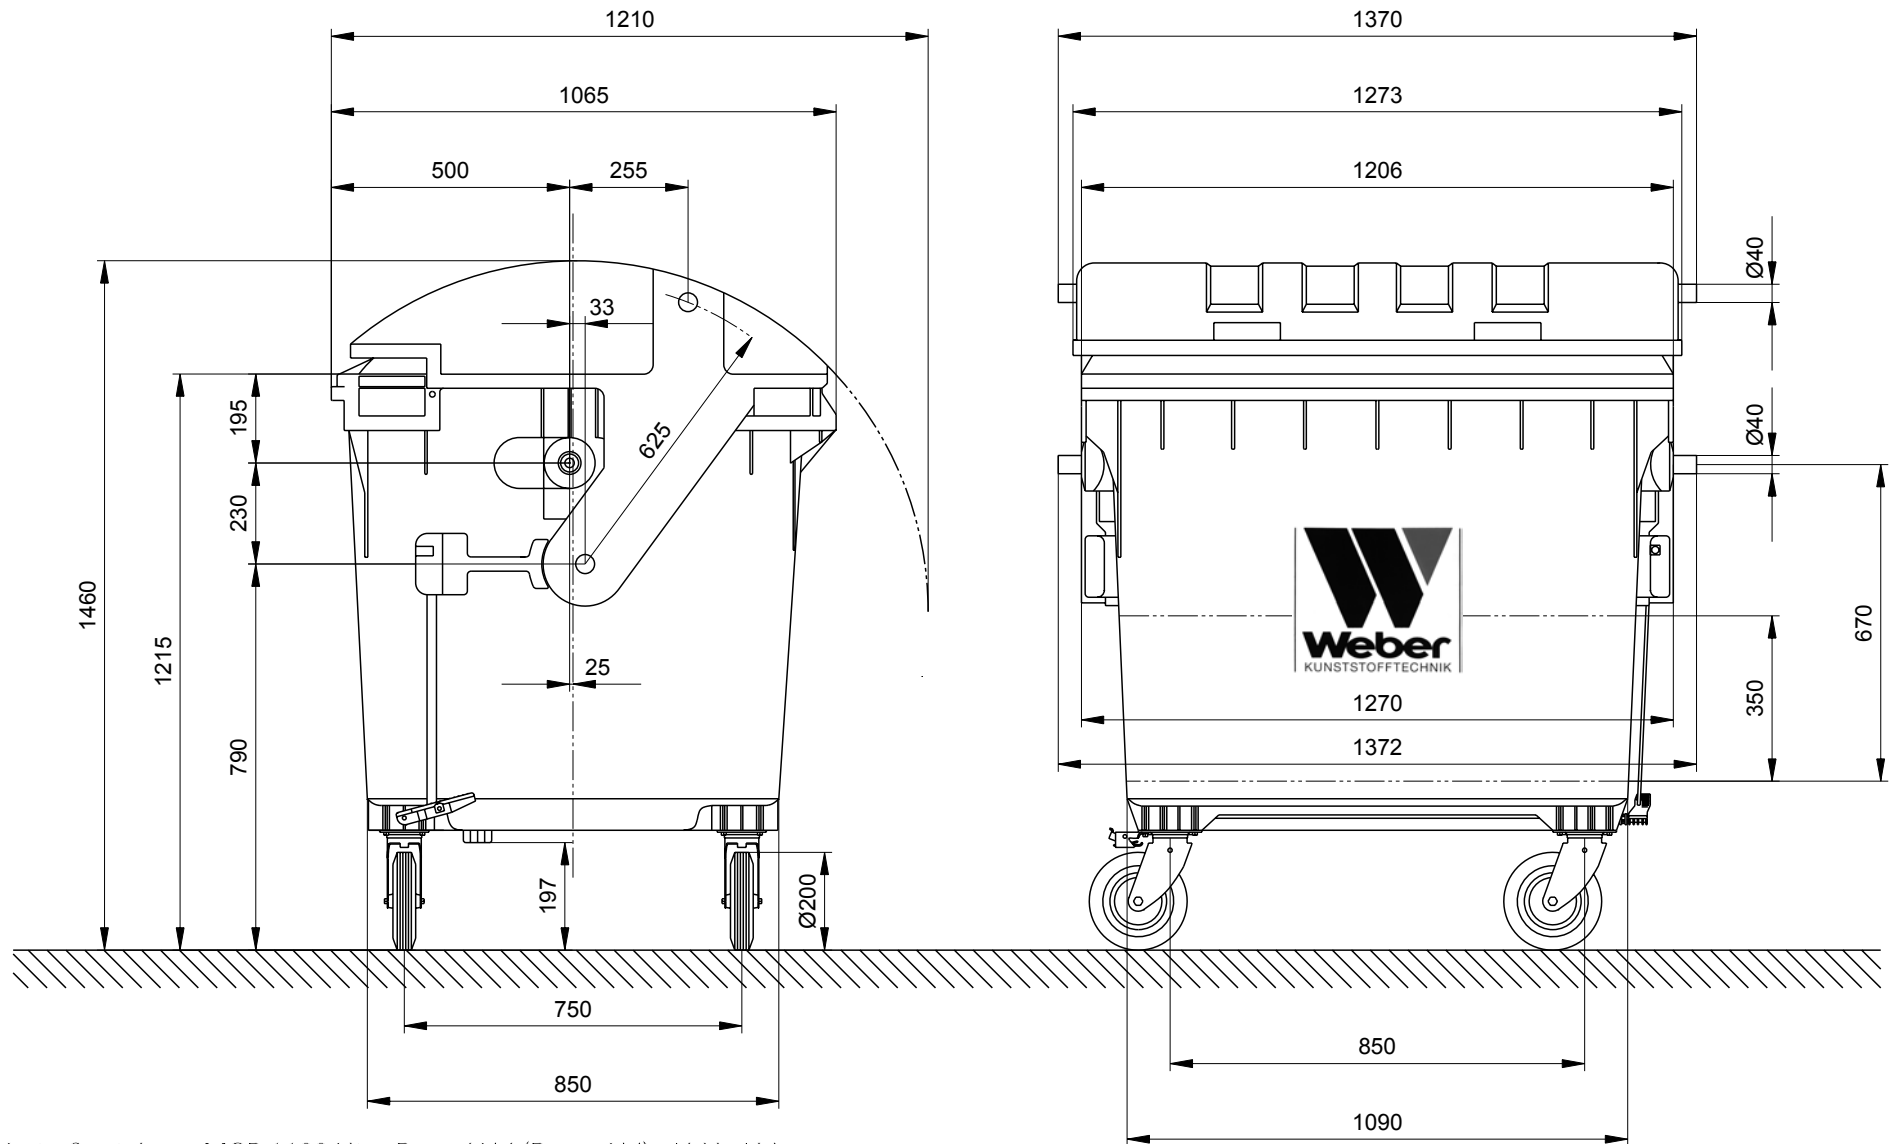

Mobile Waste Containers from Weber

Dimensions of the 1100 Litre Round Lid - Lid in Lid Sizes and Measures

Mobile Waste Containers MGB 1100 Litre Round Lid (Dome Lid) - Lid in Lid
 Sizes and Measures: Height 1460 mm · Width 1372 mm · Depth 1065 mm

We reserve the right to make any dimensional and constructional alterations at any time. Dimensions can vary slightly after manufacture.