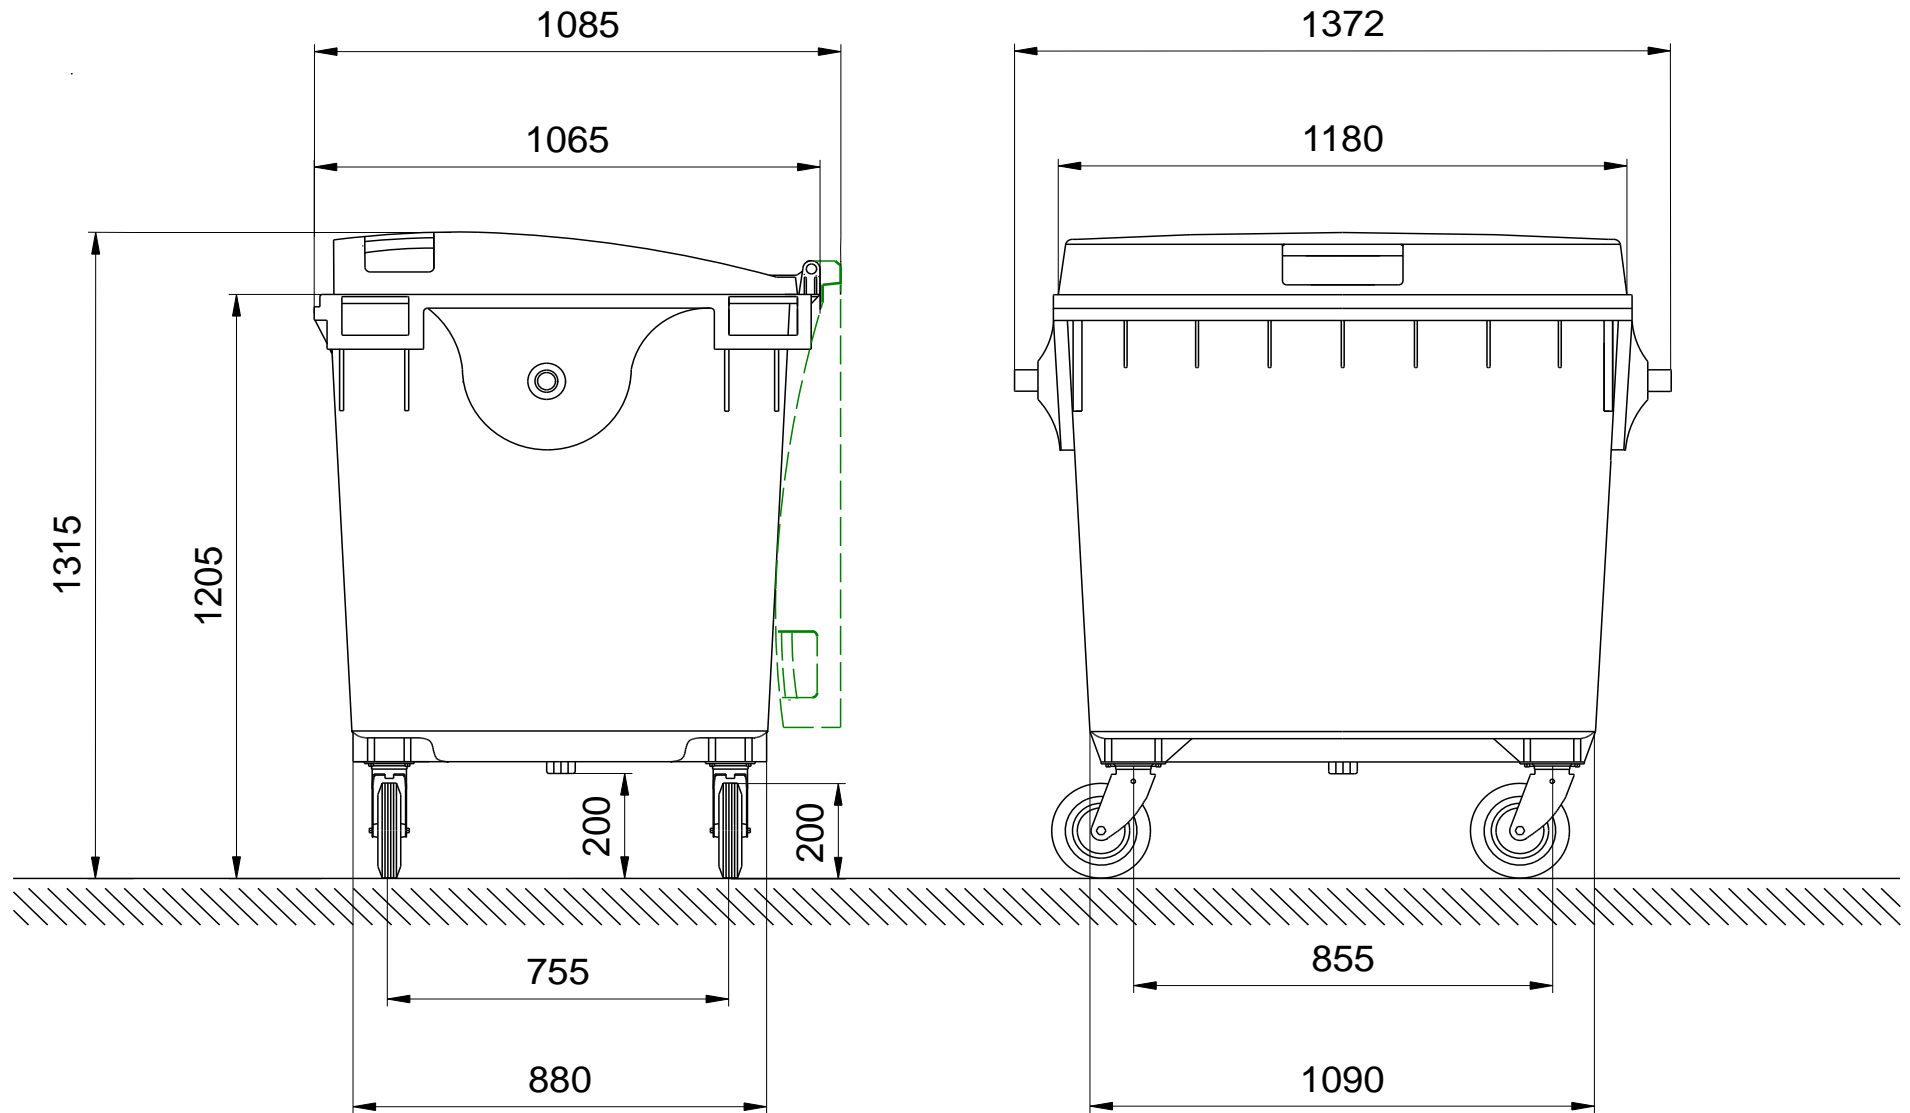

Mobile Waste Containers from Weber

Dimensions of the 1100 Liter Flat Lid: Sizes and Measures

Mobile Waste Containers MGB 1100 Liter Flat Lid
Sizes and Measures: Height 1315 mm · Width 1372 mm · Depth 1065 mm

We reserve the right to make any dimensional and constructional alterations at any time.
Dimensions can vary slightly after manufacture.

www.w-weber.com