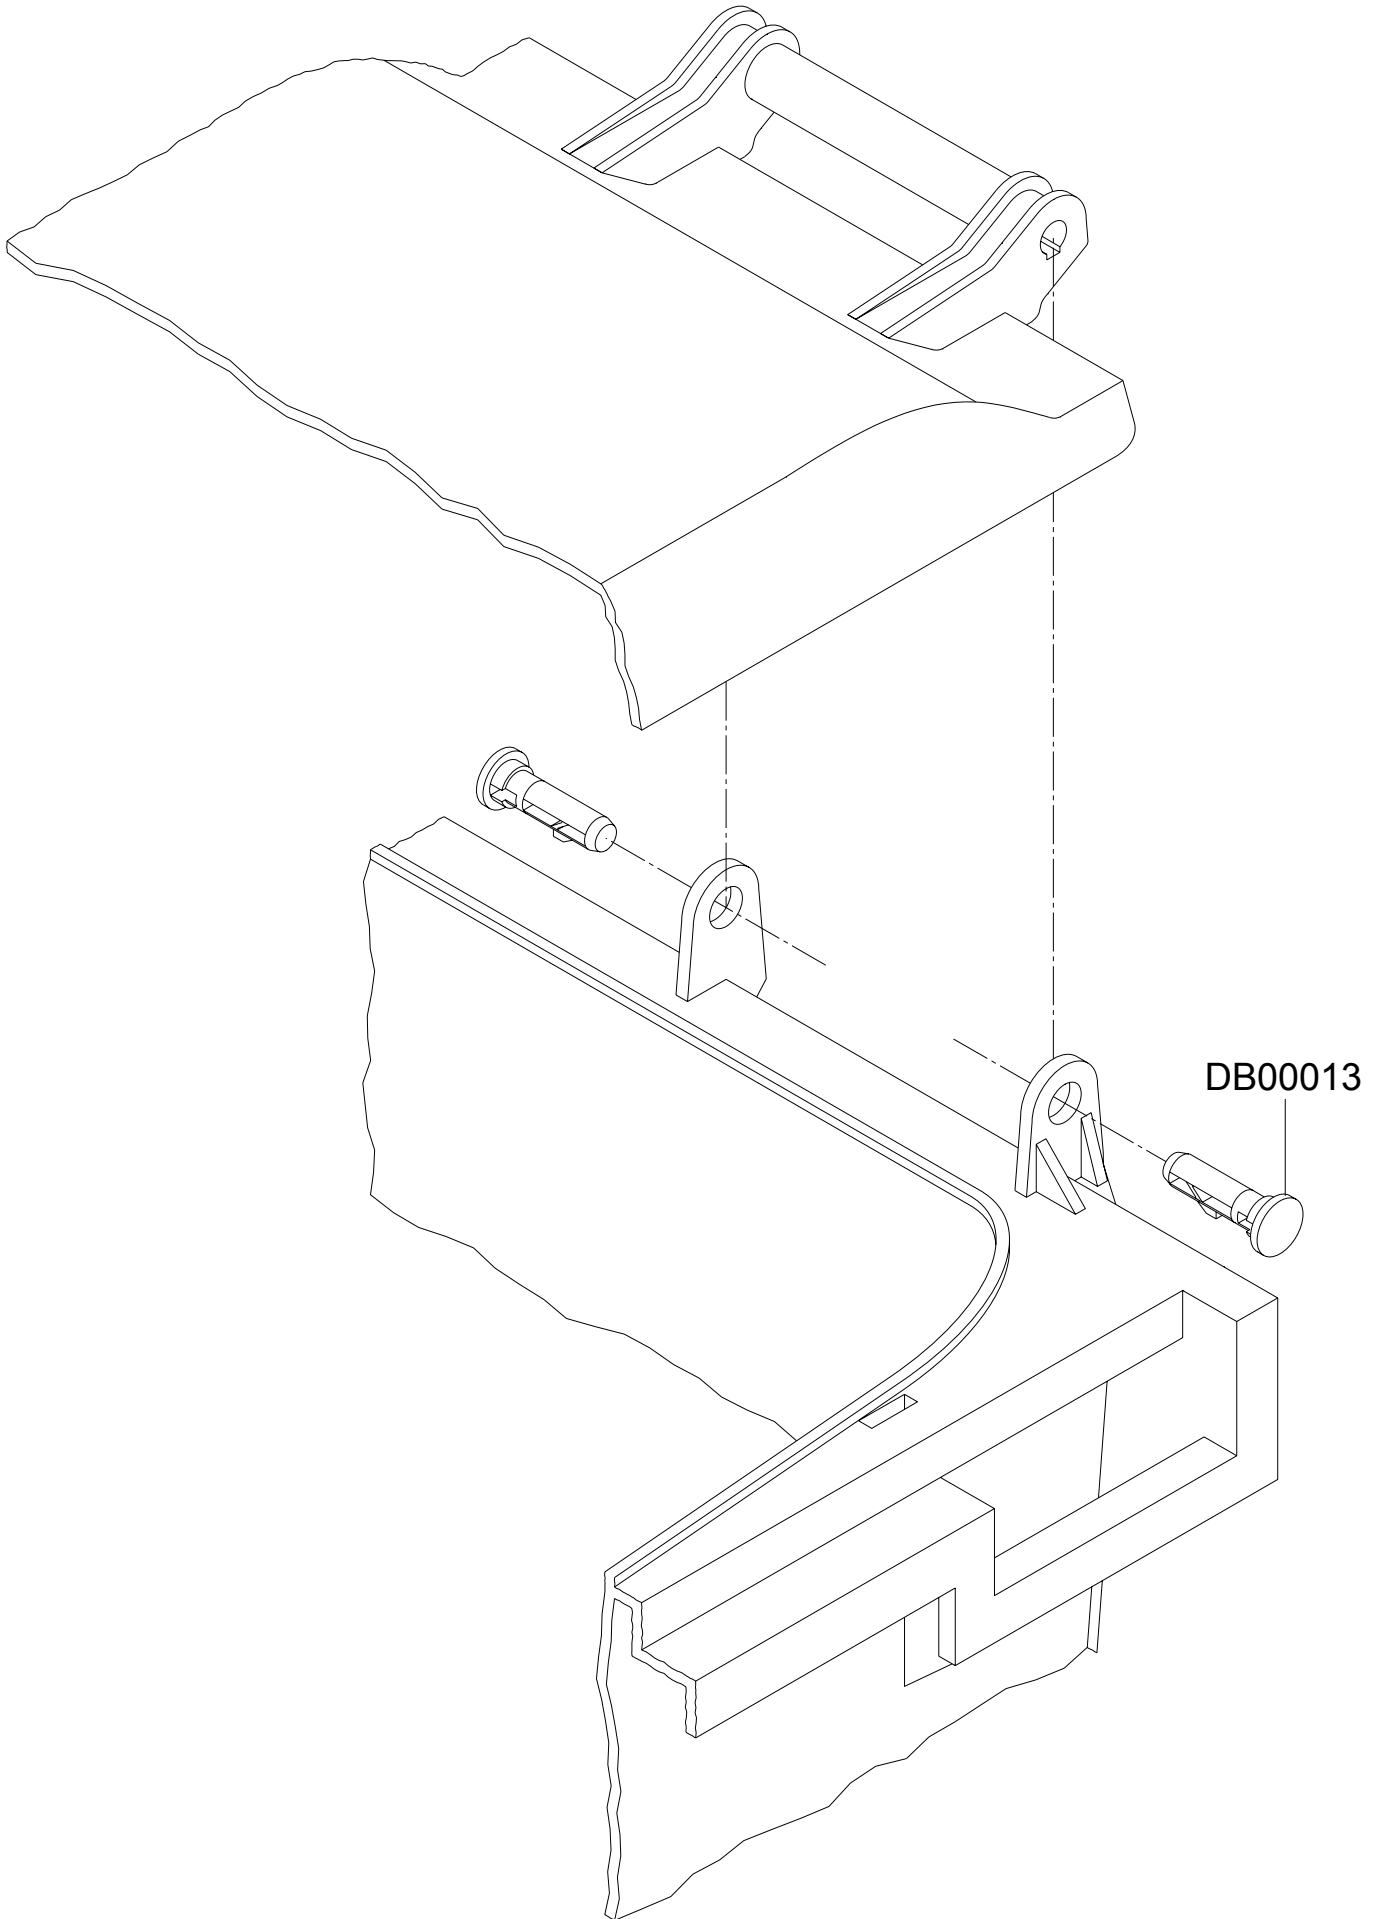

Assembly Manual

MGB 770

Weber GmbH & Co.KG, Bergische Straße 10-14, D - 42781 Haan
Tel: +49/2129/9362-0 Fax: +49/2129/9662-30

LiftingTrunnion, left

0660001 Lifting trunnion left
1100031 Screw 7x30

Lifting Trunnion, right

0660002 Lifting trunnion right
1100031 Srew 7x30

Lid

DB00013 Lid pins

Bottom fastening

Wheels

- 1100030 Screw 10x40
- 1100041 Wheel without brake
- 1100046 Wheel with brake