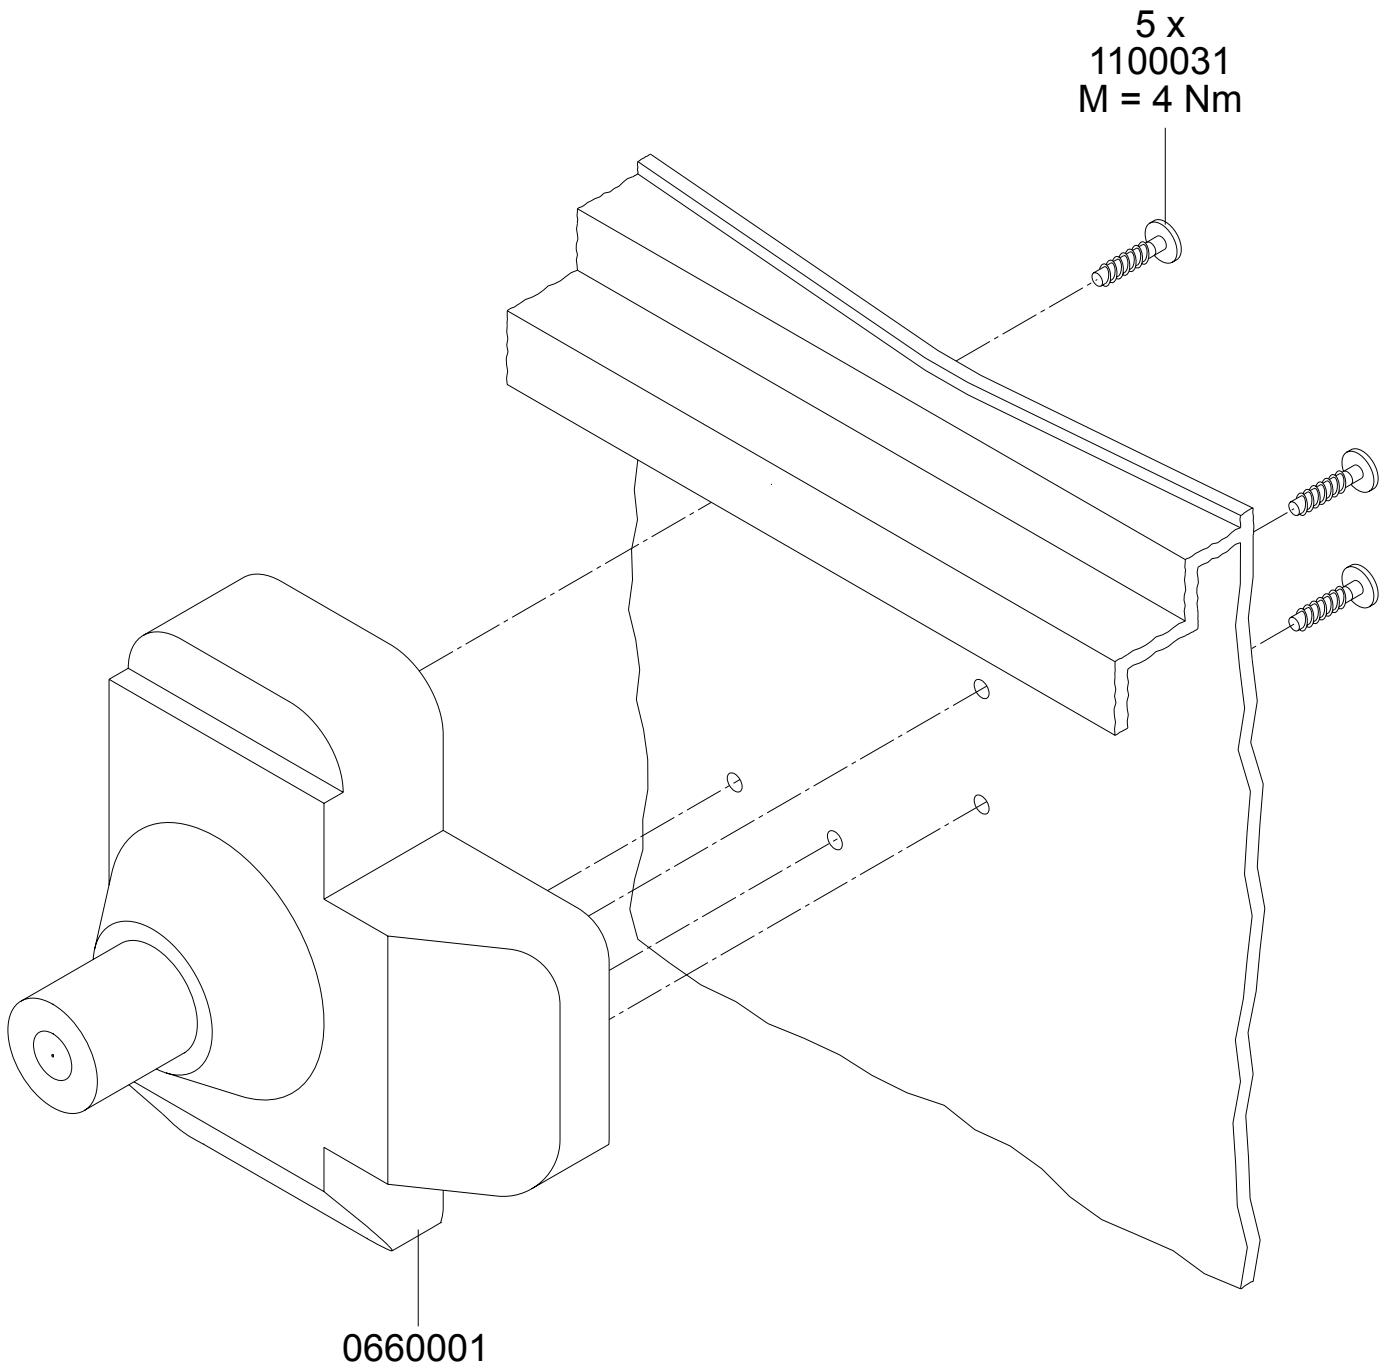

Assembly Manual

MGB 770

Weber GmbH & Co.KG, Bergische Straße 10-14, D - 42781 Haan
Tel: +49/2129/9362-0 Fax: +49/2129/9662-30

LiftingTrunnion, left

0660001 Lifting trunnion left
1100031 Screw 7x30

Lifting Trunnion, right

0660002 Lifting trunnion right
1100031 Srew 7x30

Lid

DB00013 Lid pins

Bottom fastening

Wheels

- 1100030 Screw 10x40
- 1100041 Wheel without brake
- 1100046 Wheel with brake