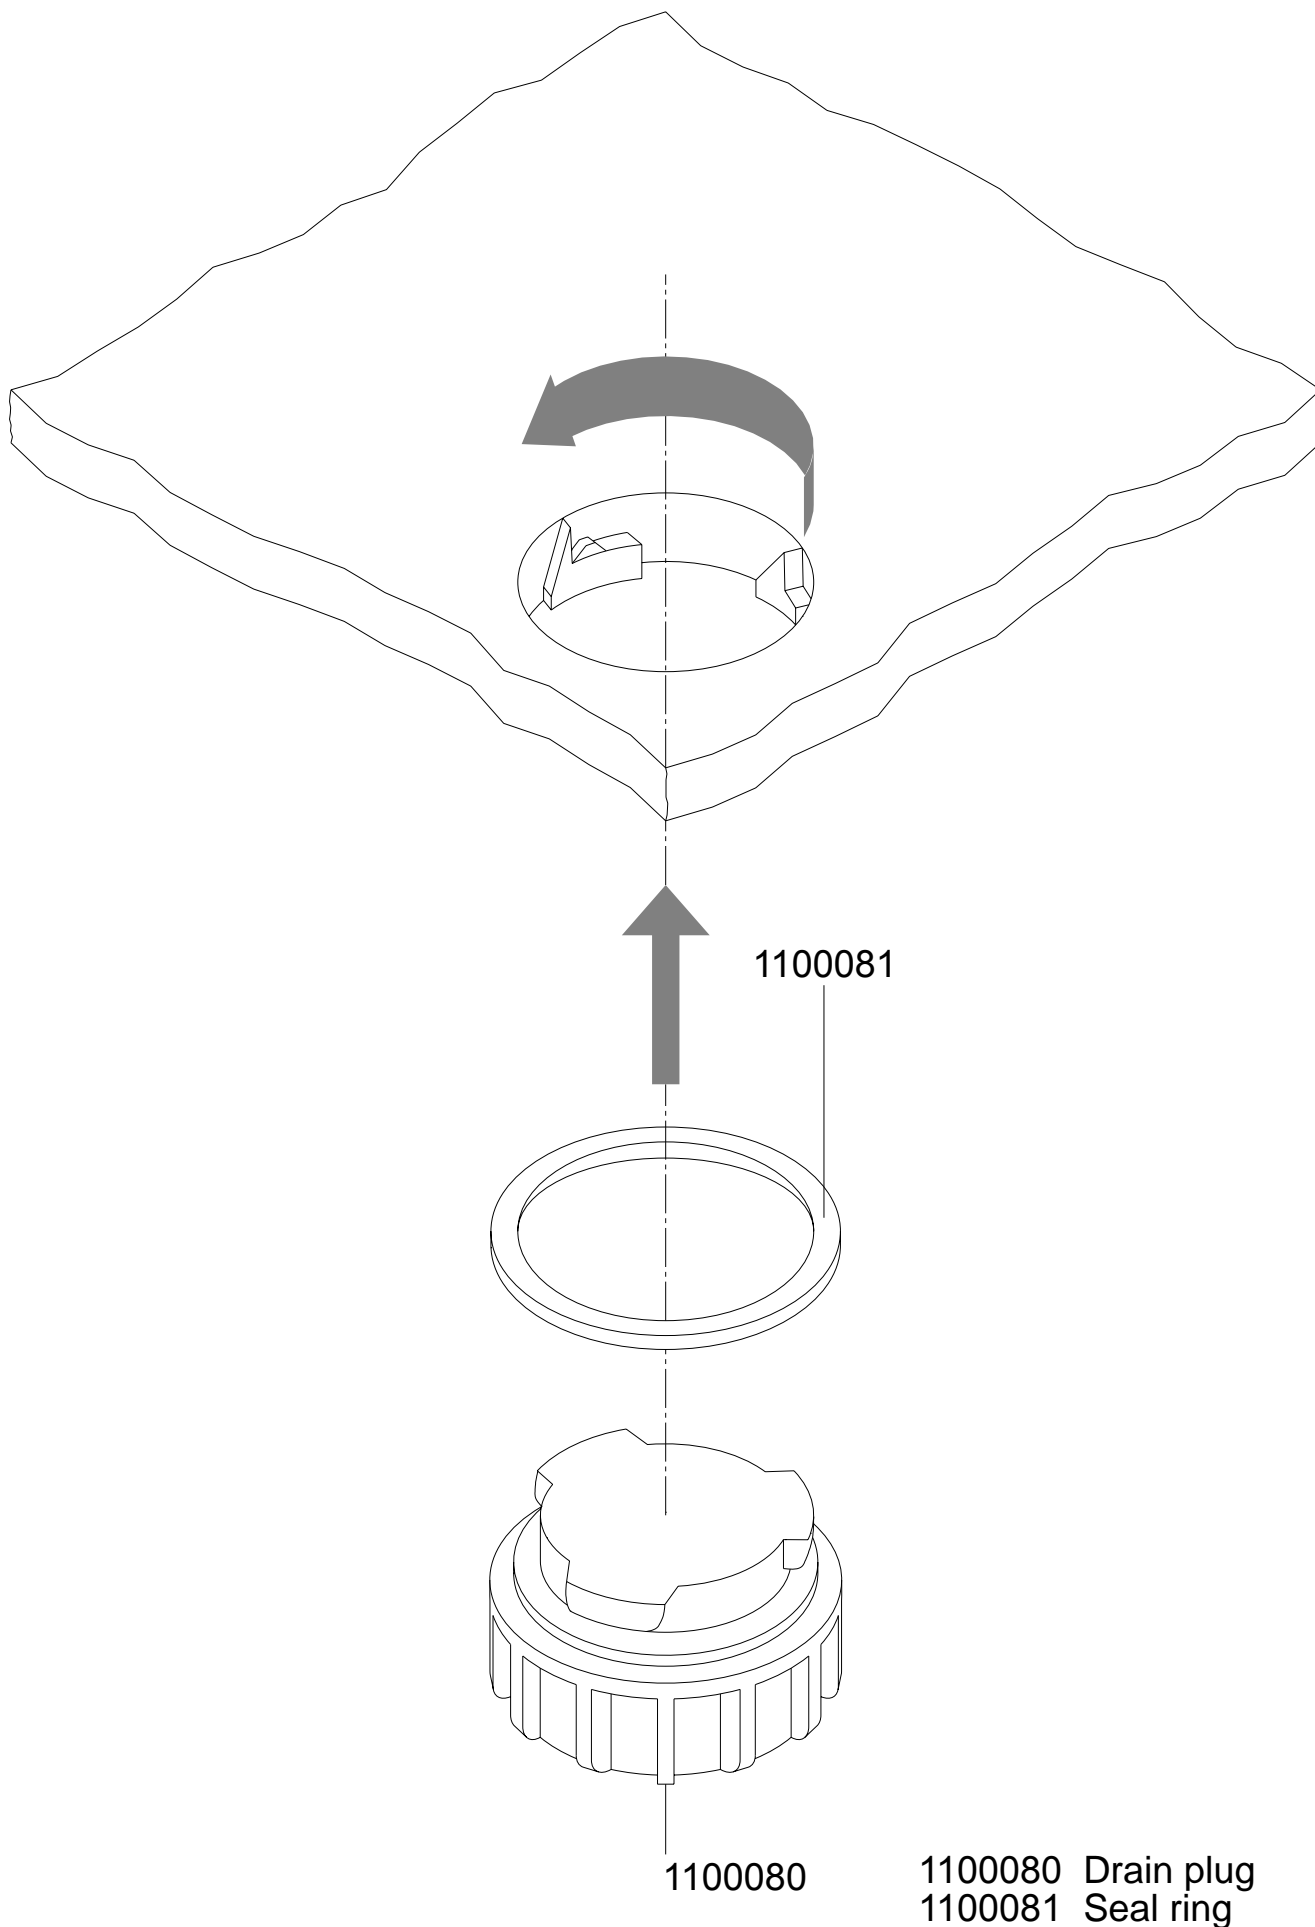

Assembly Manual

MGB 770

Weber GmbH & Co.KG, Bergische Straße 10-14, D - 42781 Haan
Tel: +49/2129/9362-0 Fax: +49/2129/9662-30

LiftingTrunnion, left

0660001 Lifting trunnion left
1100031 Screw 7x30

Lifting Trunnion, right

0660002 Lifting trunnion right
1100031 Srew 7x30

Lid

DB00013 Lid pins

Bottom fastening

Wheels

- 1100030 Screw 10x40
- 1100041 Wheel without brake
- 1100046 Wheel with brake