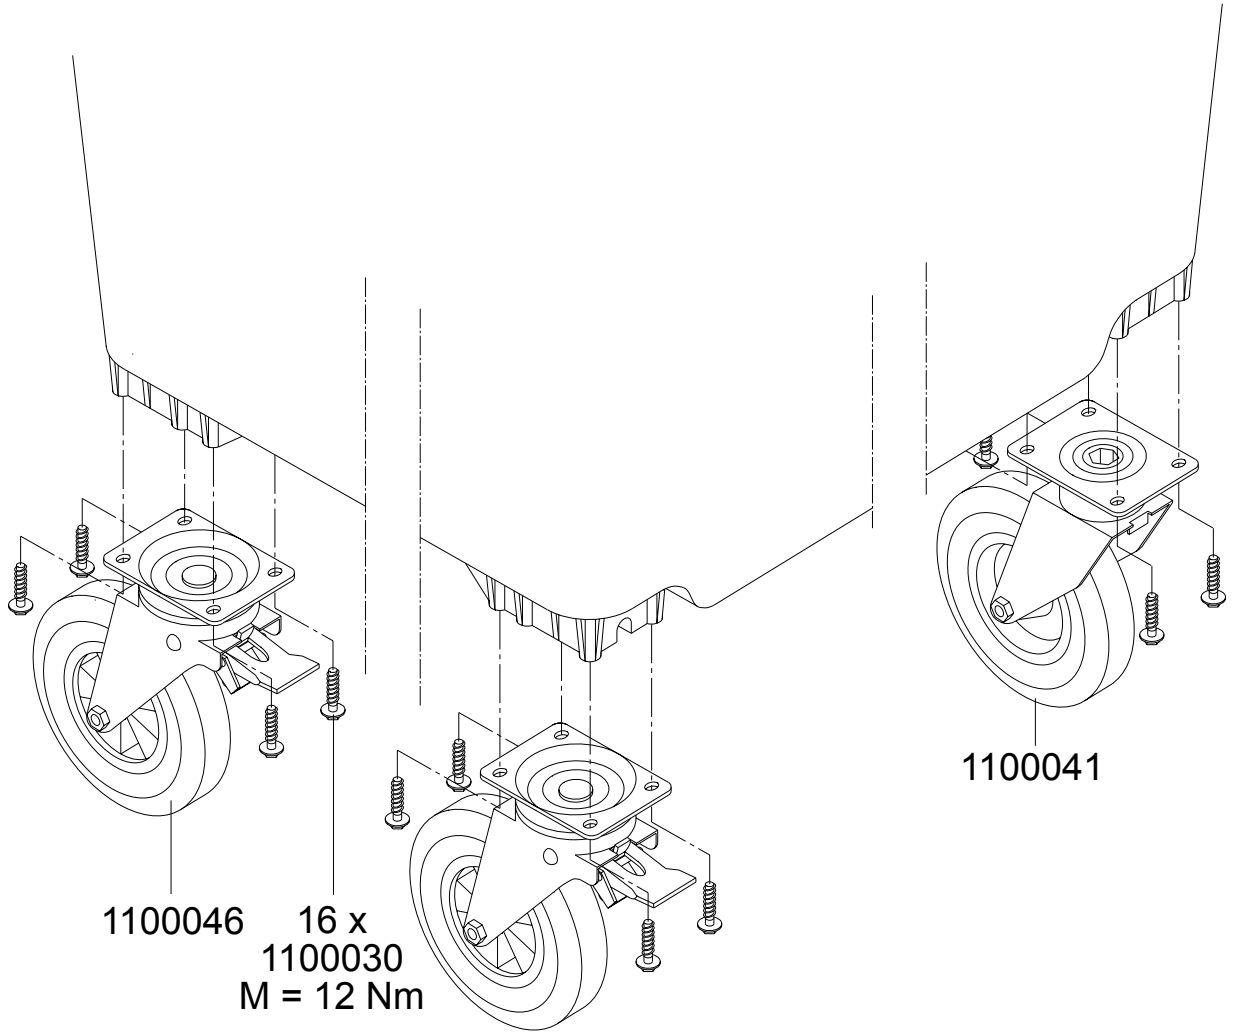

Assembly Manual

MGB 770

Weber GmbH & Co.KG, Bergische Straße 10-14, D - 42781 Haan
Tel: +49/2129/9362-0 Fax: +49/2129/9662-30

LiftingTrunnion, left

0660001 Lifting trunnion left
1100031 Screw 7x30

Lifting Trunnion, right

0660002 Lifting trunnion right
1100031 Srew 7x30

Lid

DB00013 Lid pins

Bottom fastening

Wheels

- 1100030 Screw 10x40
- 1100041 Wheel without brake
- 1100046 Wheel with brake