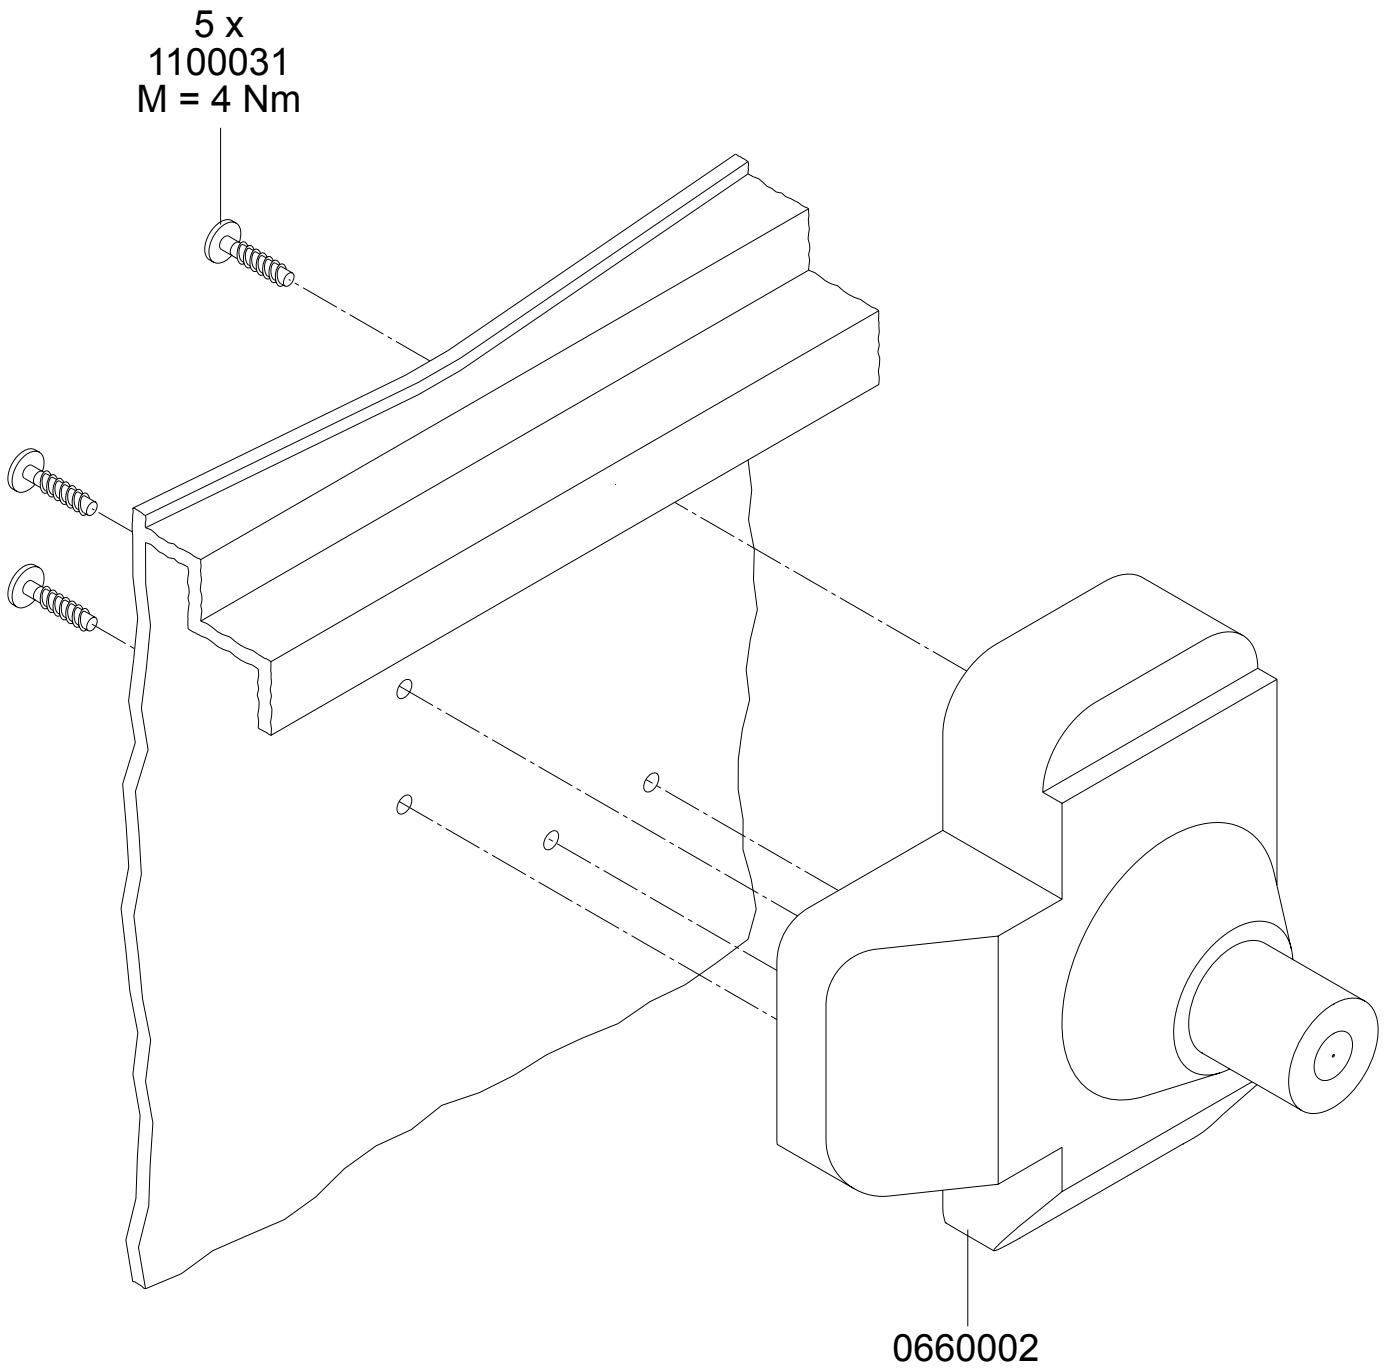

Assembly Manual

MGB 770

Weber GmbH & Co.KG, Bergische Straße 10-14, D - 42781 Haan
Tel: +49/2129/9362-0 Fax: +49/2129/9662-30

LiftingTrunnion, left

0660001 Lifting trunnion left
1100031 Screw 7x30

Lifting Trunnion, right

0660002 Lifting trunnion right
1100031 Srew 7x30

Lid

DB00013 Lid pins

Bottom fastening

Wheels

- 1100030 Screw 10x40
- 1100041 Wheel without brake
- 1100046 Wheel with brake